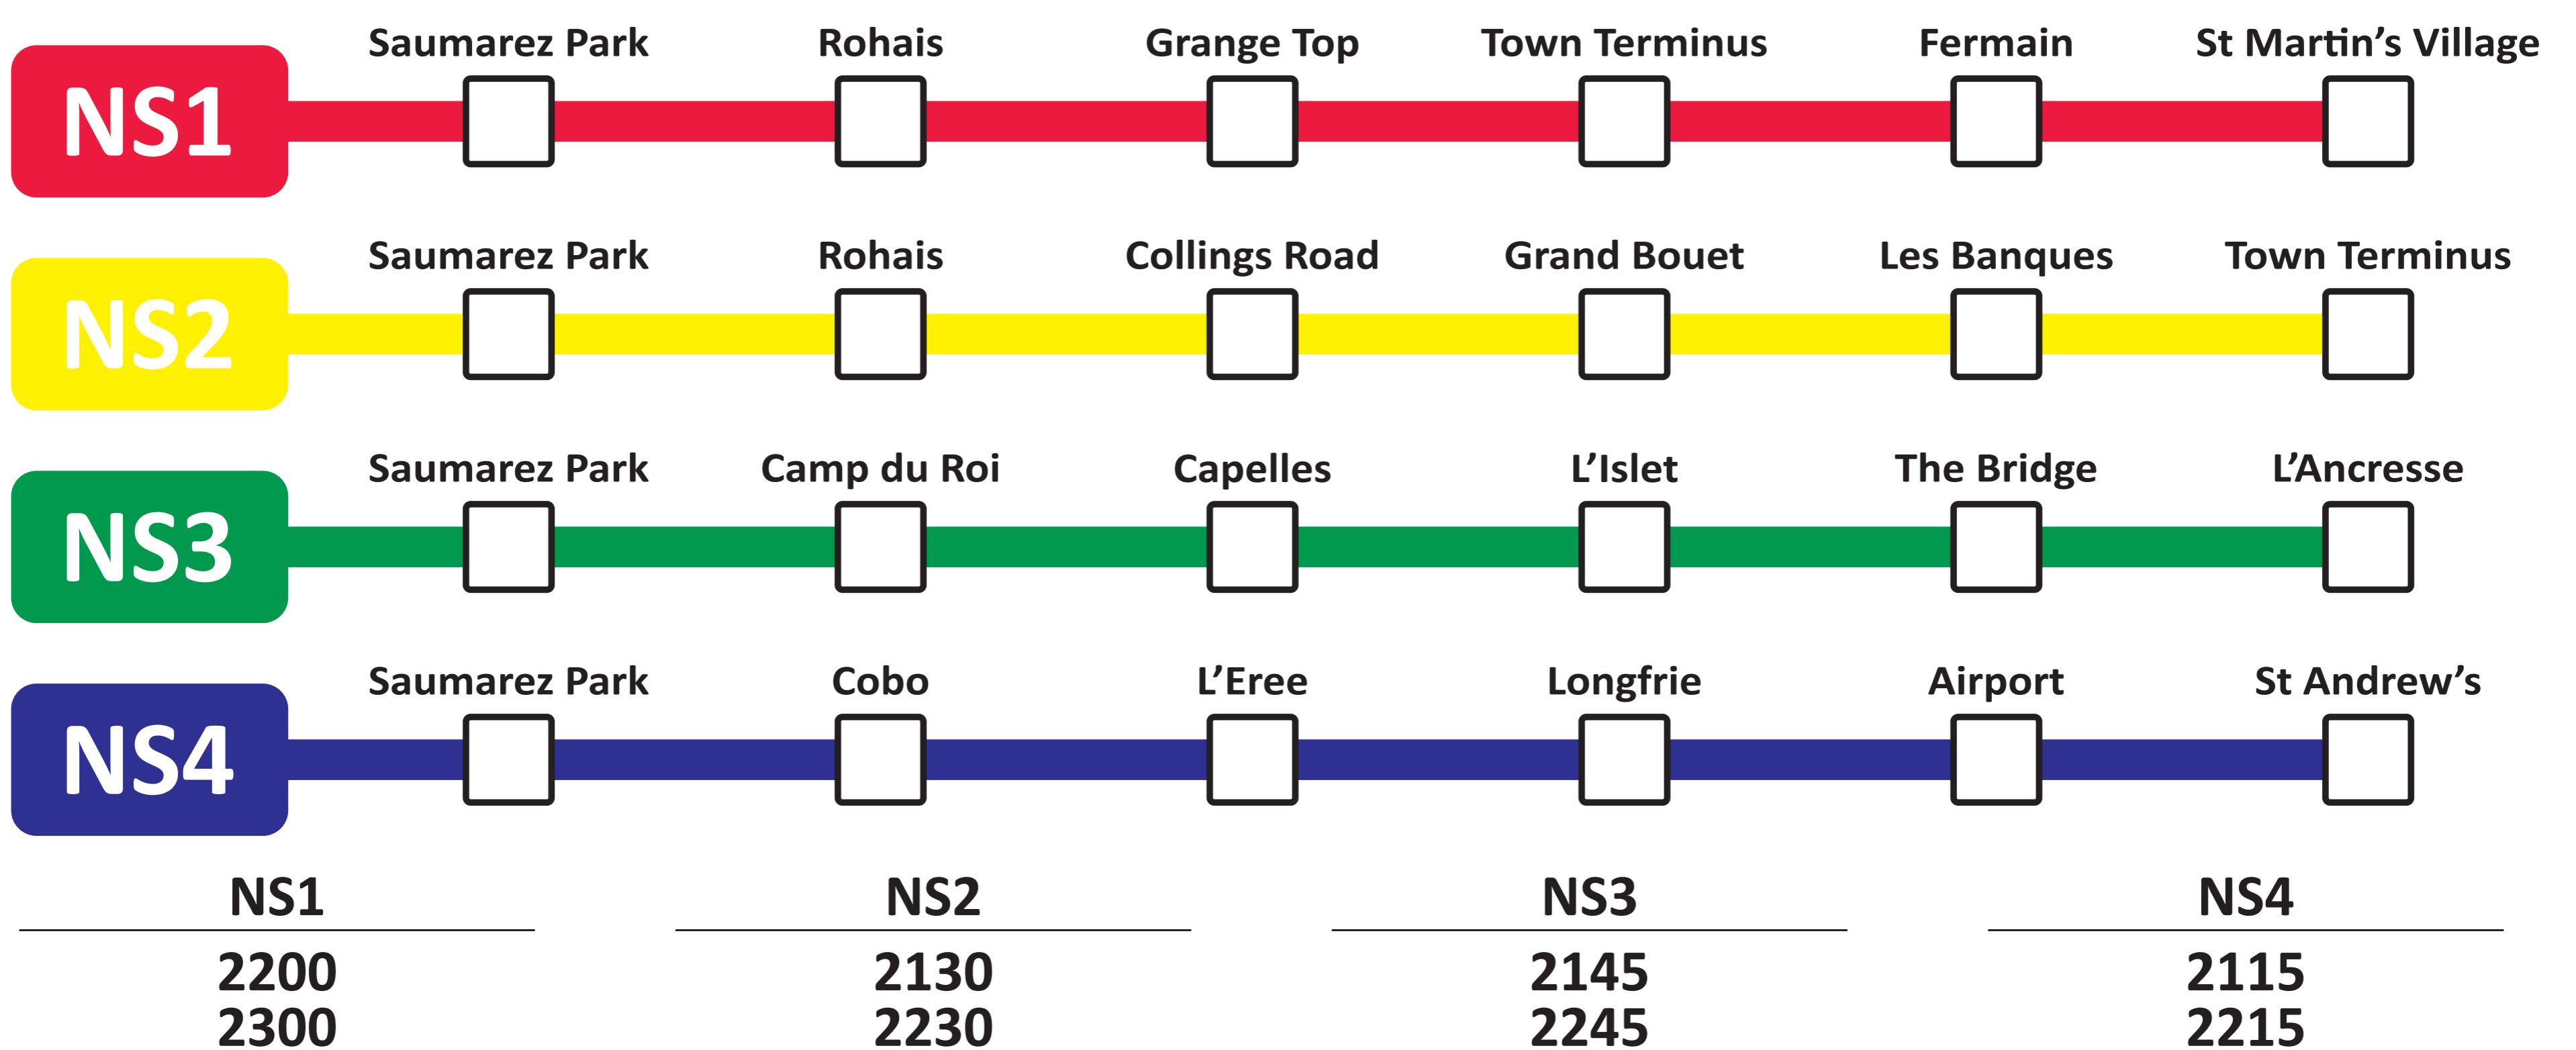

SHOWTIME – August 2019

South Show - Friday 9 & Saturday 10

Daytime Buses **81 91 92 93 94 95**

The South Show runs Friday 1pm until 7pm & Saturday from 10am until 6pm

West Show - Wednesday 14 & Thursday 15

Daytime Buses **60 61 91 92 93 94**

Special Late Buses

North Show - Wednesday 21 & Thursday 22

Daytime Buses **P2 41 42**

Special Late Buses

All journeys on Special Late Buses will be £1 per person, payable in cash or using an orange PAYG puffinpass. (No other tickets, passes or concessions will be accepted on Special Late Buses)