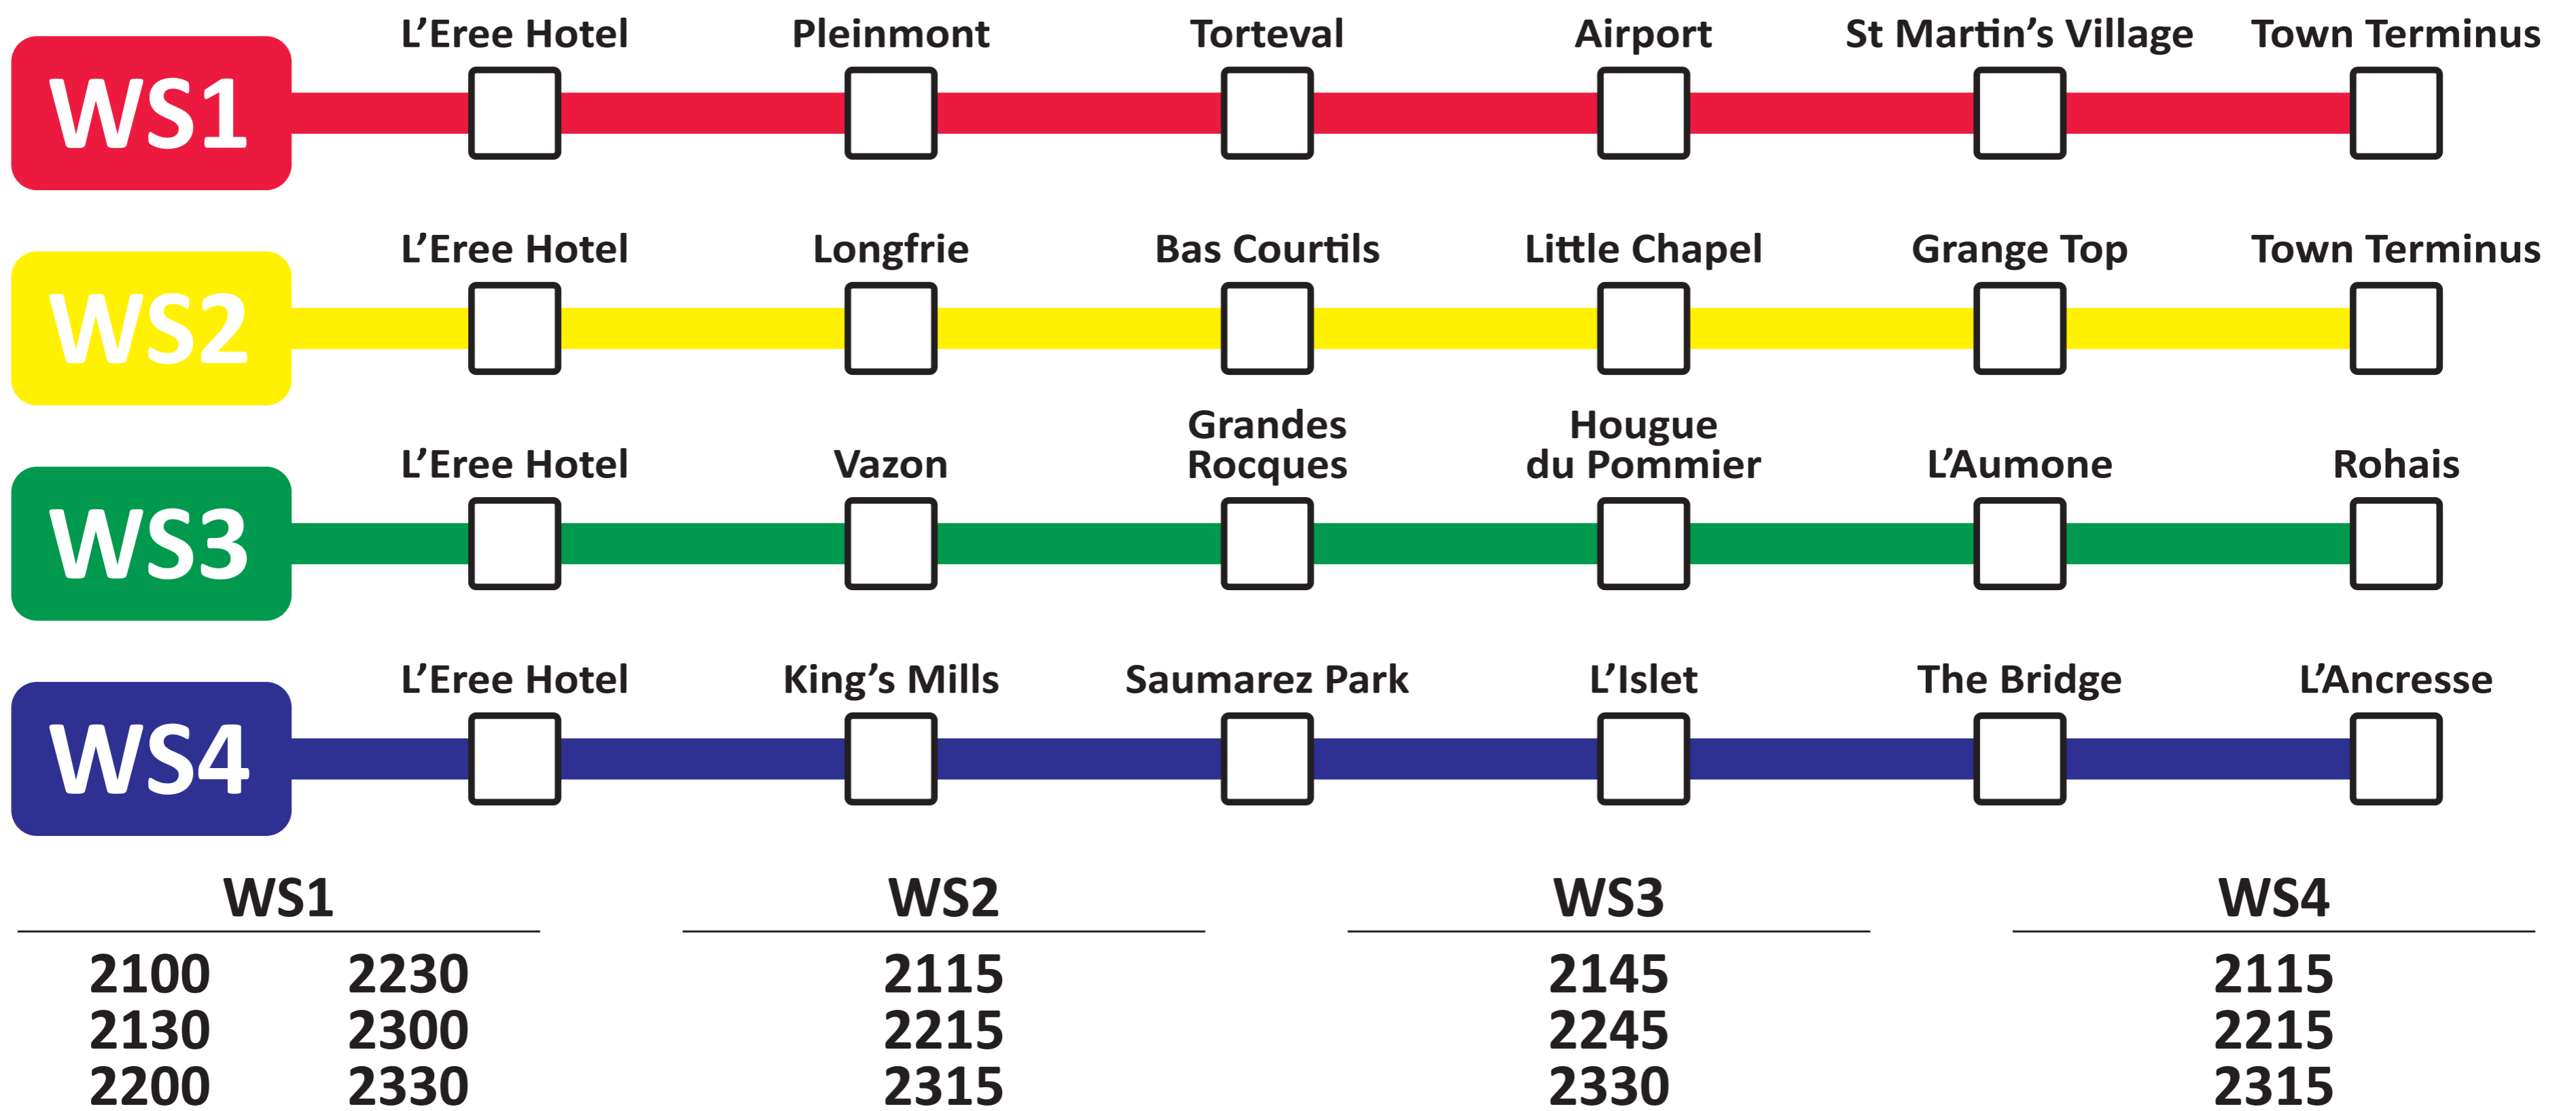

SHOWTIME – August 2019

South Show - Friday 9 & Saturday 10

Daytime Buses **81 91 92 93 94 95**

The South Show runs Friday 1pm until 7pm & Saturday from 10am until 6pm

West Show - Wednesday 14 & Thursday 15

Daytime Buses **60 61 91 92 93 94**

Special Late Buses

North Show - Wednesday 21 & Thursday 22

Daytime Buses **P2 41 42**

Special Late Buses

All journeys on Special Late Buses will be £1 per person, payable in cash or using an orange PAYG puffinpass. (No other tickets, passes or concessions will be accepted on Special Late Buses)