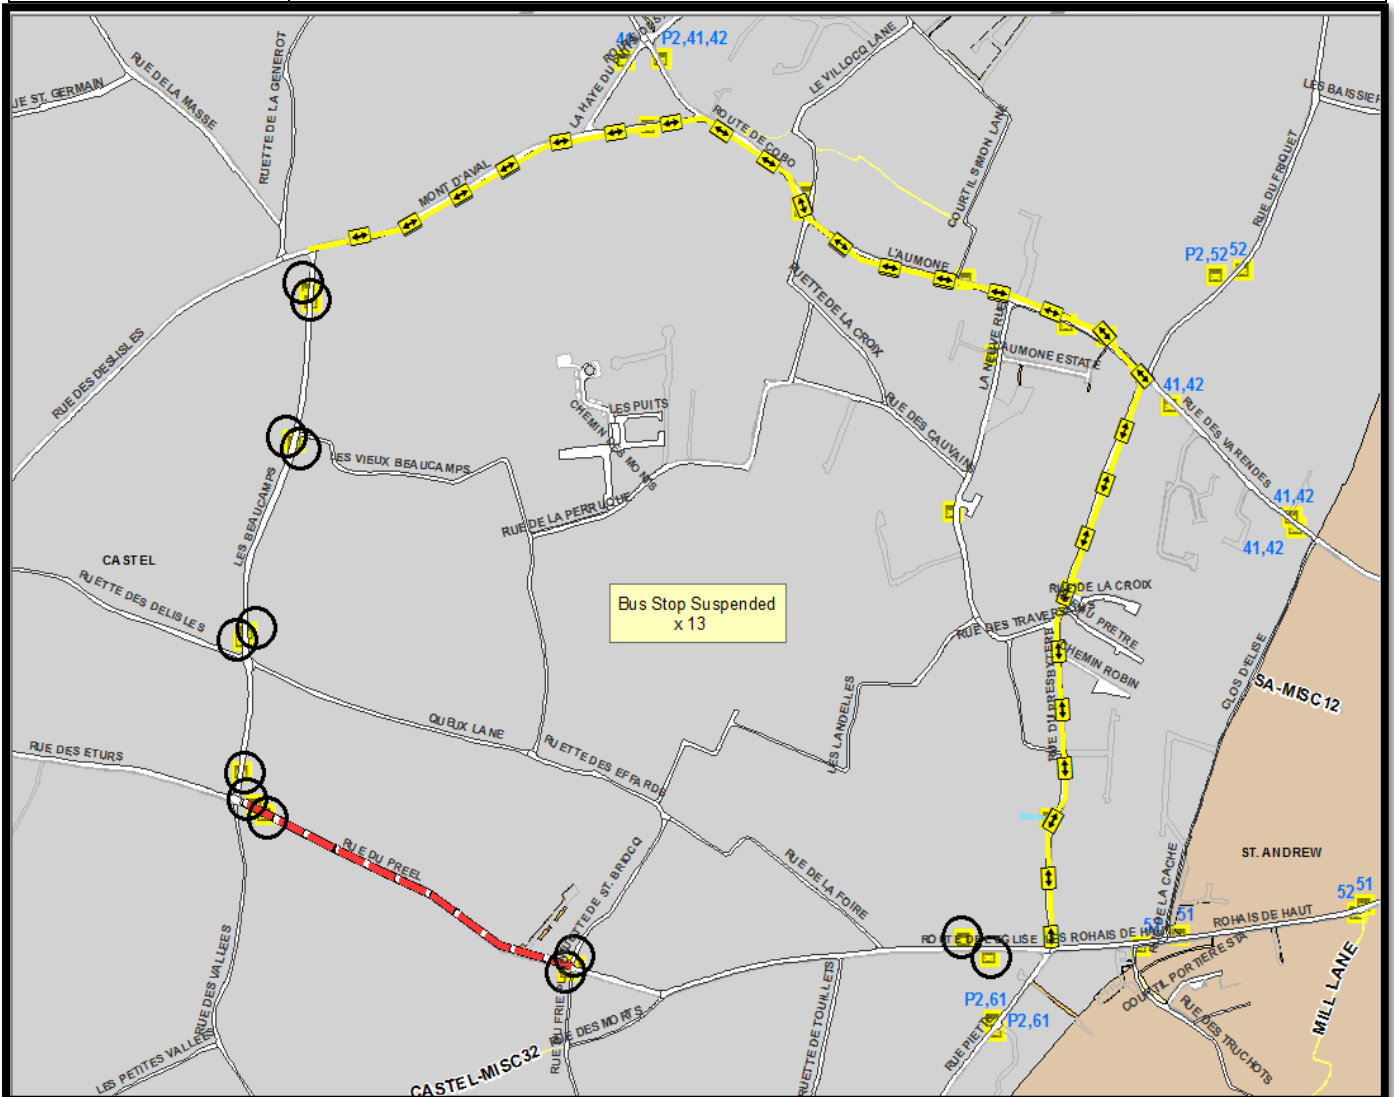

### SCHEDULED BUS DIVERSION INFORMATION

Road affected: **Rue du Preel, Castel (Emergency)**  
 Traffic Management: Closure  
 Reason for works: Cable Fault  
 Dates: 14<sup>th</sup> – 16<sup>th</sup> May 2018

Bus Routes affected:	61.	
Diversion route:	Inbound:	Mont D’Aval – Route de Cobo – L’Aumone – Rue du Presbytere – Back on route.
	Outbound:	Rue du Presbytere – L’Aumone – Route de Cobo – Mont D’Aval – Back on route.
Notes:	None	

For further information on scheduled bus diversions affected by current and future road closures please call CT Plus on 700456 or consult [www.buses.gg](http://www.buses.gg).

Please note the vehicle diversions may differ to the above and can be viewed on [www.iris.gov.gg](http://www.iris.gov.gg)