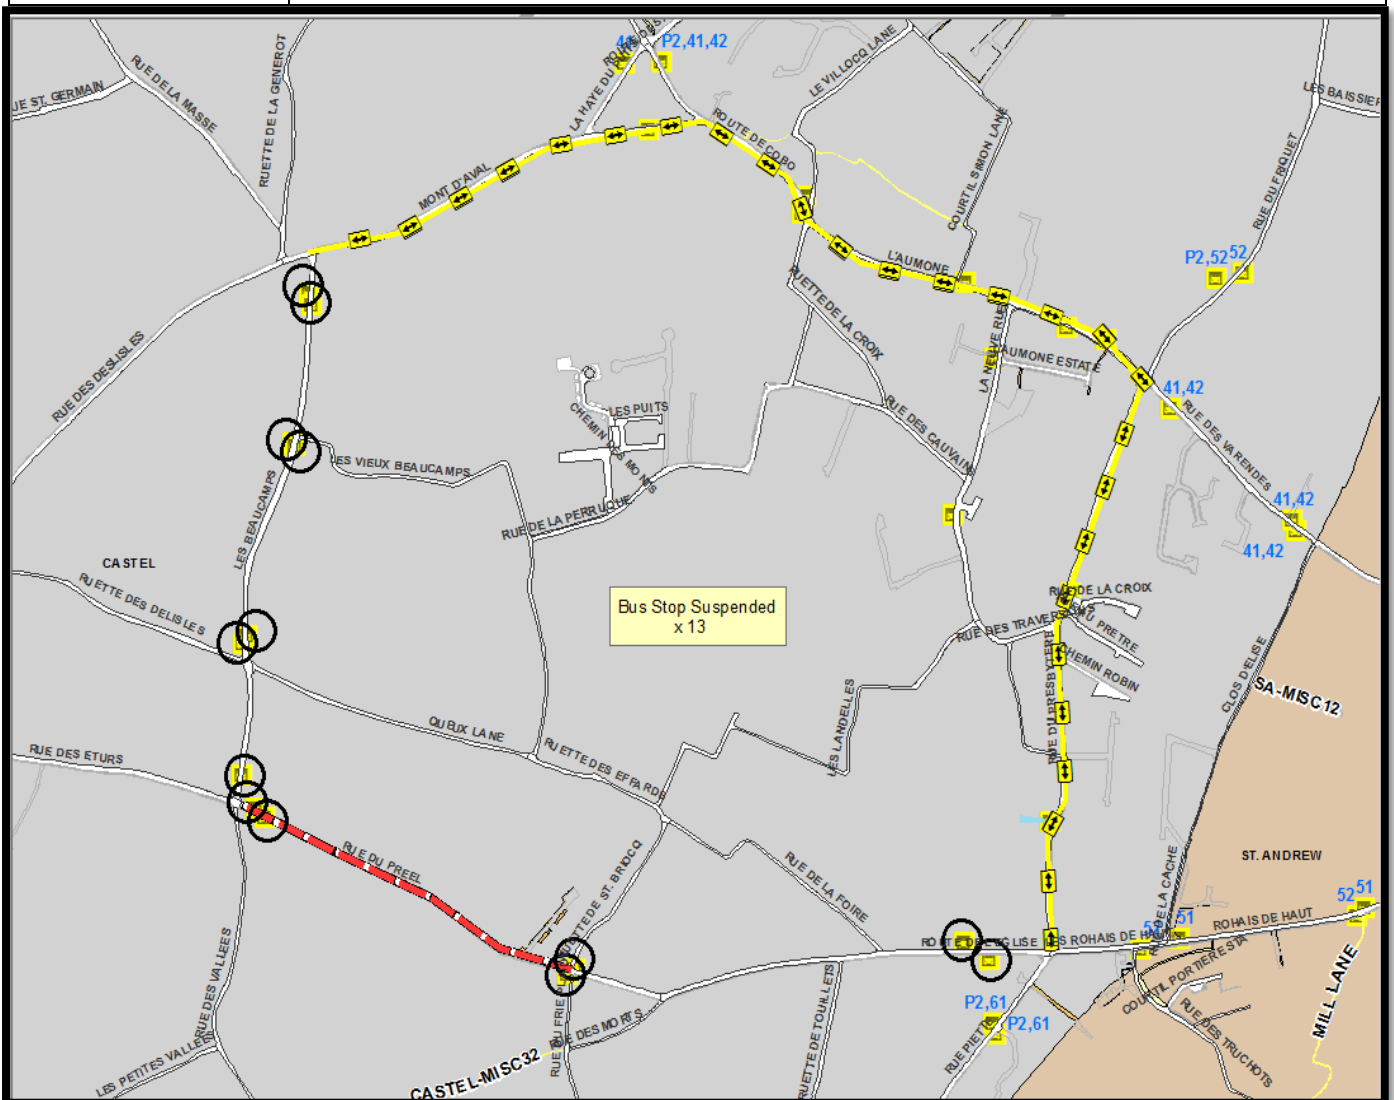

### SCHEDULED BUS DIVERSION INFORMATION

Road affected: **Rue du Preel, Castel (Emergency)**  
 Traffic Management: Closure  
 Reason for works: Cable Fault  
 Dates: 14<sup>th</sup> – 16<sup>th</sup> May 2018

|                      |           |   |
|----------------------|-----------|---|
| Bus Routes affected: | 61.       |   |
| Diversion route:     | Inbound:  | Mont D’Aval – Route de Cobo – L’Aumone – Rue du Presbytere – Back on route. |
|                      | Outbound: | Rue du Presbytere – L’Aumone – Route de Cobo – Mont D’Aval – Back on route. |
| Notes:               | None      |   |

For further information on scheduled bus diversions affected by current and future road closures please call CT Plus on 700456 or consult [www.buses.gg](http://www.buses.gg).

Please note the vehicle diversions may differ to the above and can be viewed on [www.iris.gov.gg](http://www.iris.gov.gg)