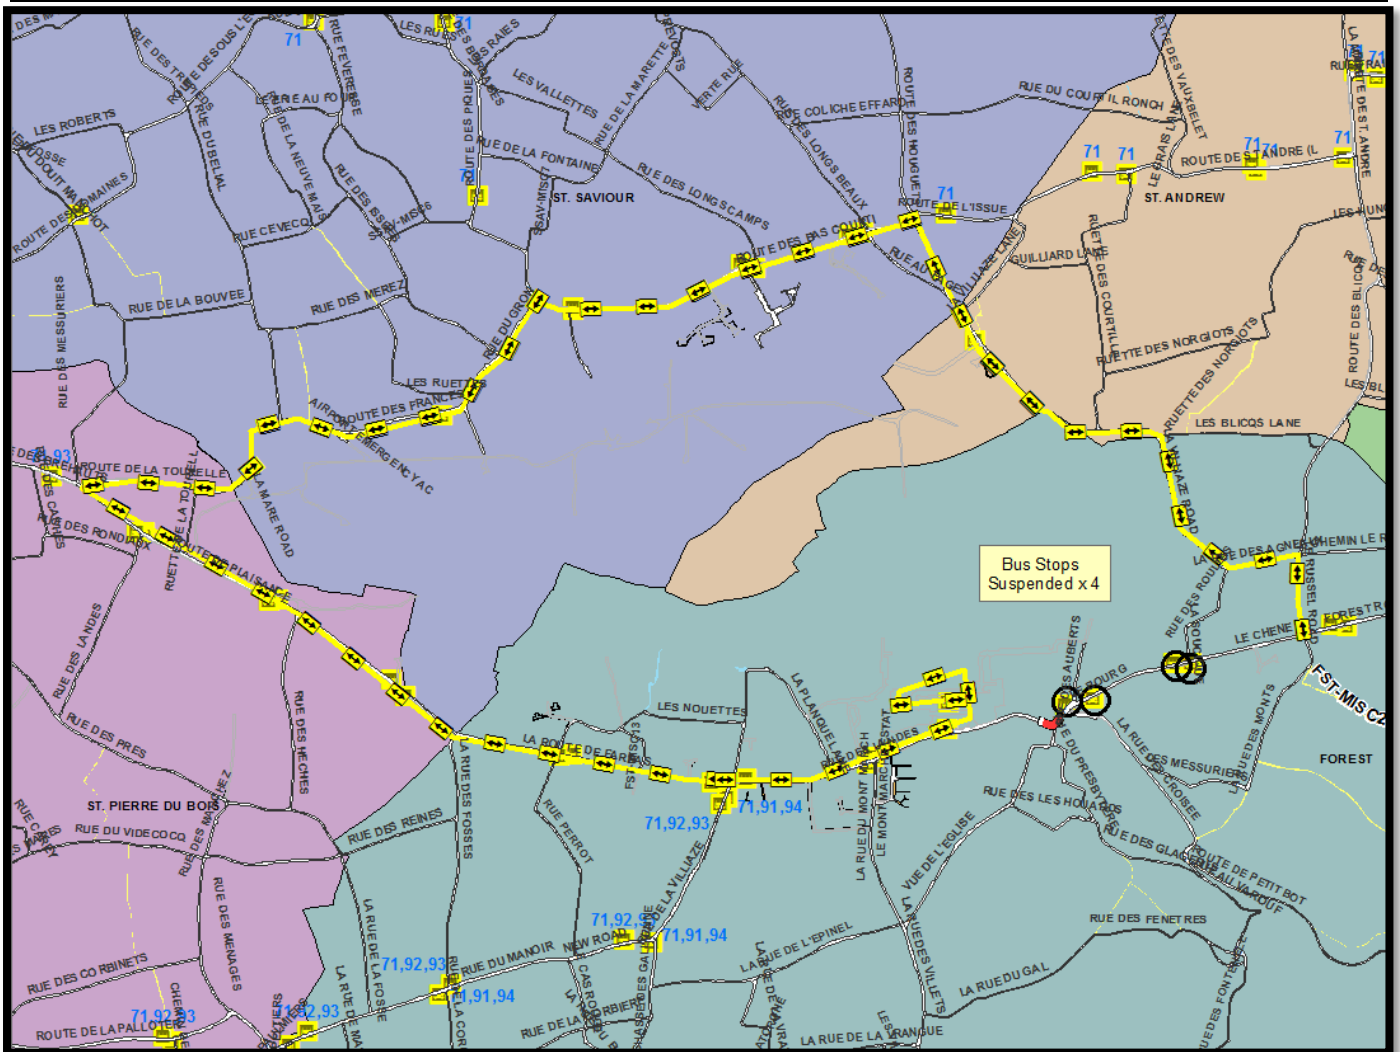

SCHEDULED BUS DIVERSION INFORMATION

Road affected: Rue des Landes, Forest
 Traffic Management: Closure
 Reason for works: Tree Surgery
 Dates: 15th July 2018

Bus Routes affected:	91, 92, 93, 94, 95.	
Diversion route:	Inbound:	Airport – La Route des Farras – Route de Plaisance – Route de La Tourelle – Route des Francs – Route des Bas Courtil – La Villaize Road – Russel Road – Back on route.
	Outbound:	Russel Road – La Villaize Road – Route des Bar Courtil – Route des Francs – Route de La Tourelle – Route de Plaisances – La Route des Farras – Airport – Back on route.
Notes:	None	

For further information on scheduled bus diversions affected by current and future road closures please call CT Plus on 700456 or consult www.buses.gg.

Please note the vehicle diversions may differ to the above and can be viewed on www.iris.gov.gg