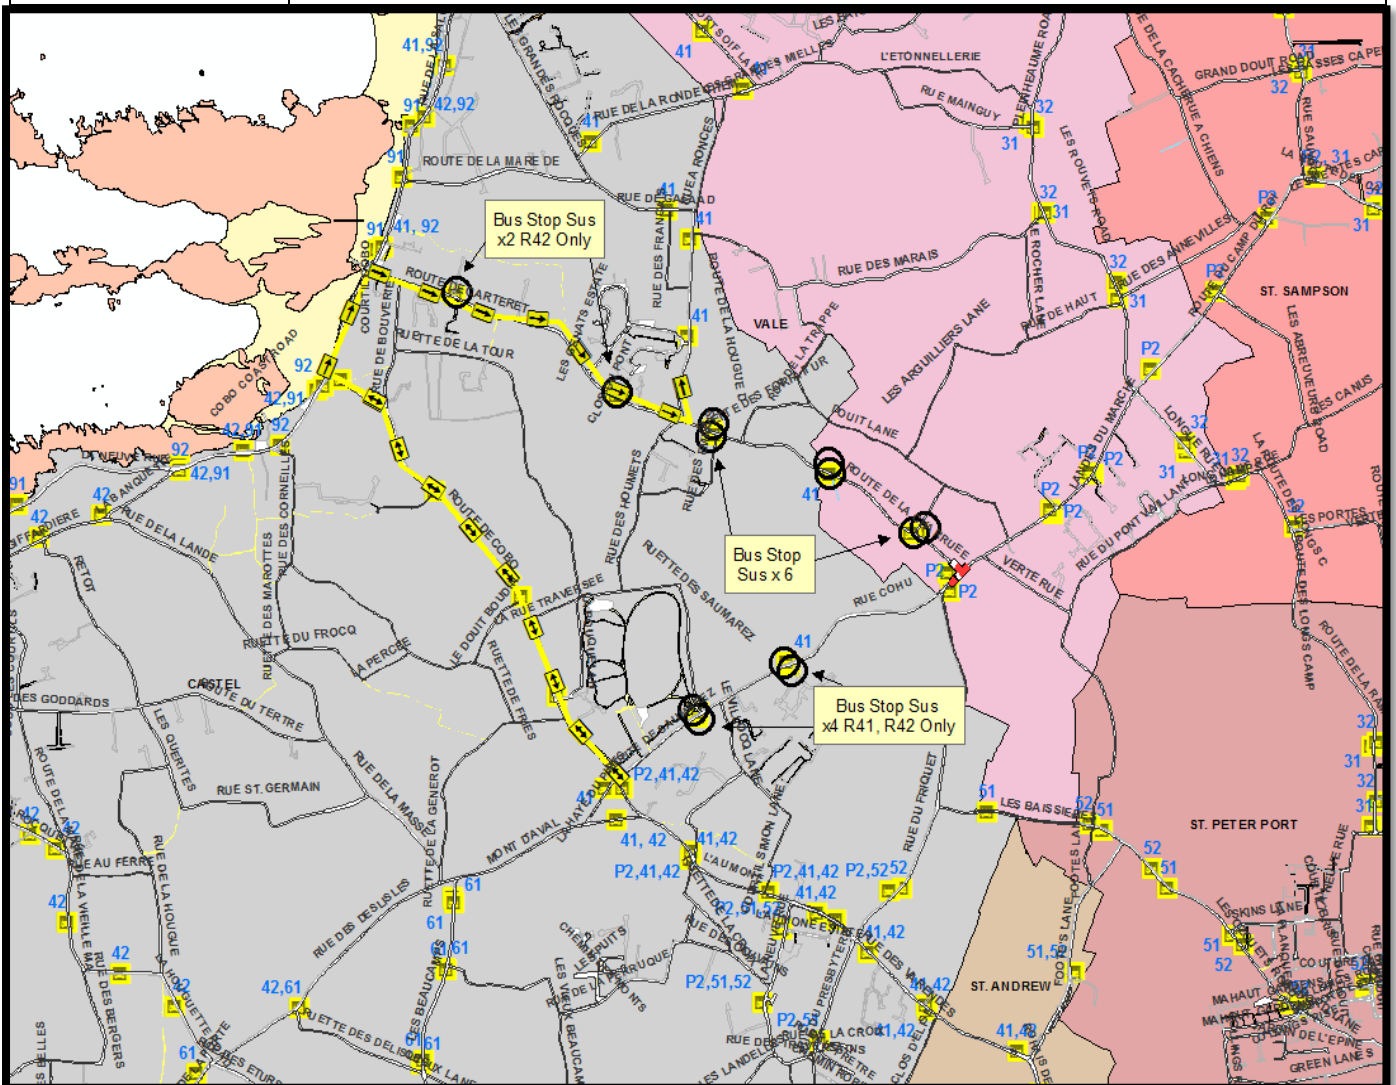

ROUTES 41 & 42

SCHEDULED BUS DIVERSION INFORMATION

Road affected: Rue Charruee/Rue Cohu/Landes du Marche Junction, Vale
 Traffic Management: Traffic Lights
 Reason for works: Joint Chamber Access
 Dates: 09th – 11th July 2018

Bus Routes affected:	41, 42.	
Diversion route:	Inbound:	42: Route de Carteret - Rue De Bouverie (Back of Rockmount - Route de Cobo – Back on route.
	Outbound:	41: Route de Cobo – Rue De Bouverie (Back of Rockmount)– Route de Carteret – Back on route.
Notes:	This will not affect the P2.	

For further information on scheduled bus diversions affected by current and future road closures please call CT Plus on 700456 or consult www.buses.gg.

Please note the vehicle diversions may differ to the above and can be viewed on www.iris.gov.gg