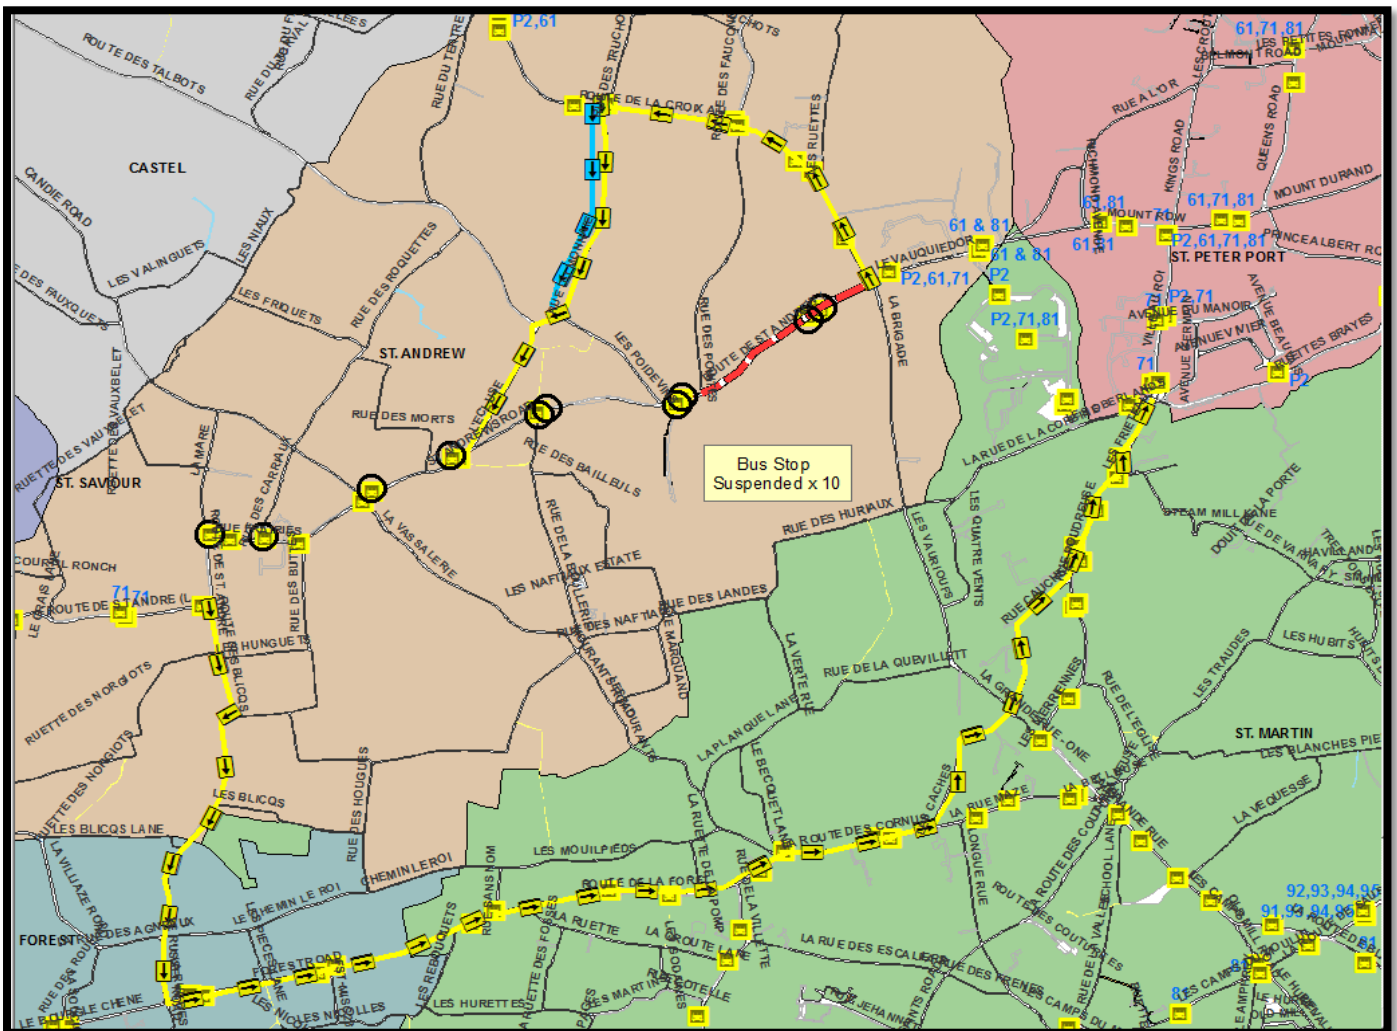

**SCHEDULED BUS DIVERSION INFORMATION**

Road affected: **Route de St Andre (Les Mauxmarquis), St Andrews**  
 Traffic Management: **Closure**  
 Reason for works: **Service Alteration**  
 Dates: **10<sup>th</sup> – 12<sup>th</sup> December 2018**

Bus Routes affected:	<b>71.</b>	
Diversion route:	<b>Inbound:</b>	<b>Route des Blicqs – Russel Road – Forest Road – La Route des Cornus – Les Caches Road – Rue Cauchez – Rue Poudreuse – Les Frieteaux – Back on route.</b>
	<b>Outbound:</b>	<b>Bailiffs Cross Road - Rue Monnaie - Les Poidevins - L'Ecluse – Back on route.</b>
Notes:	None	

For further information on scheduled bus diversions affected by current and future road closures please call CT Plus on 700456 or consult [www.buses.gg](http://www.buses.gg).

Please note the vehicle diversions may differ to the above and can be viewed on [www.iris.gov.gg](http://www.iris.gov.gg)