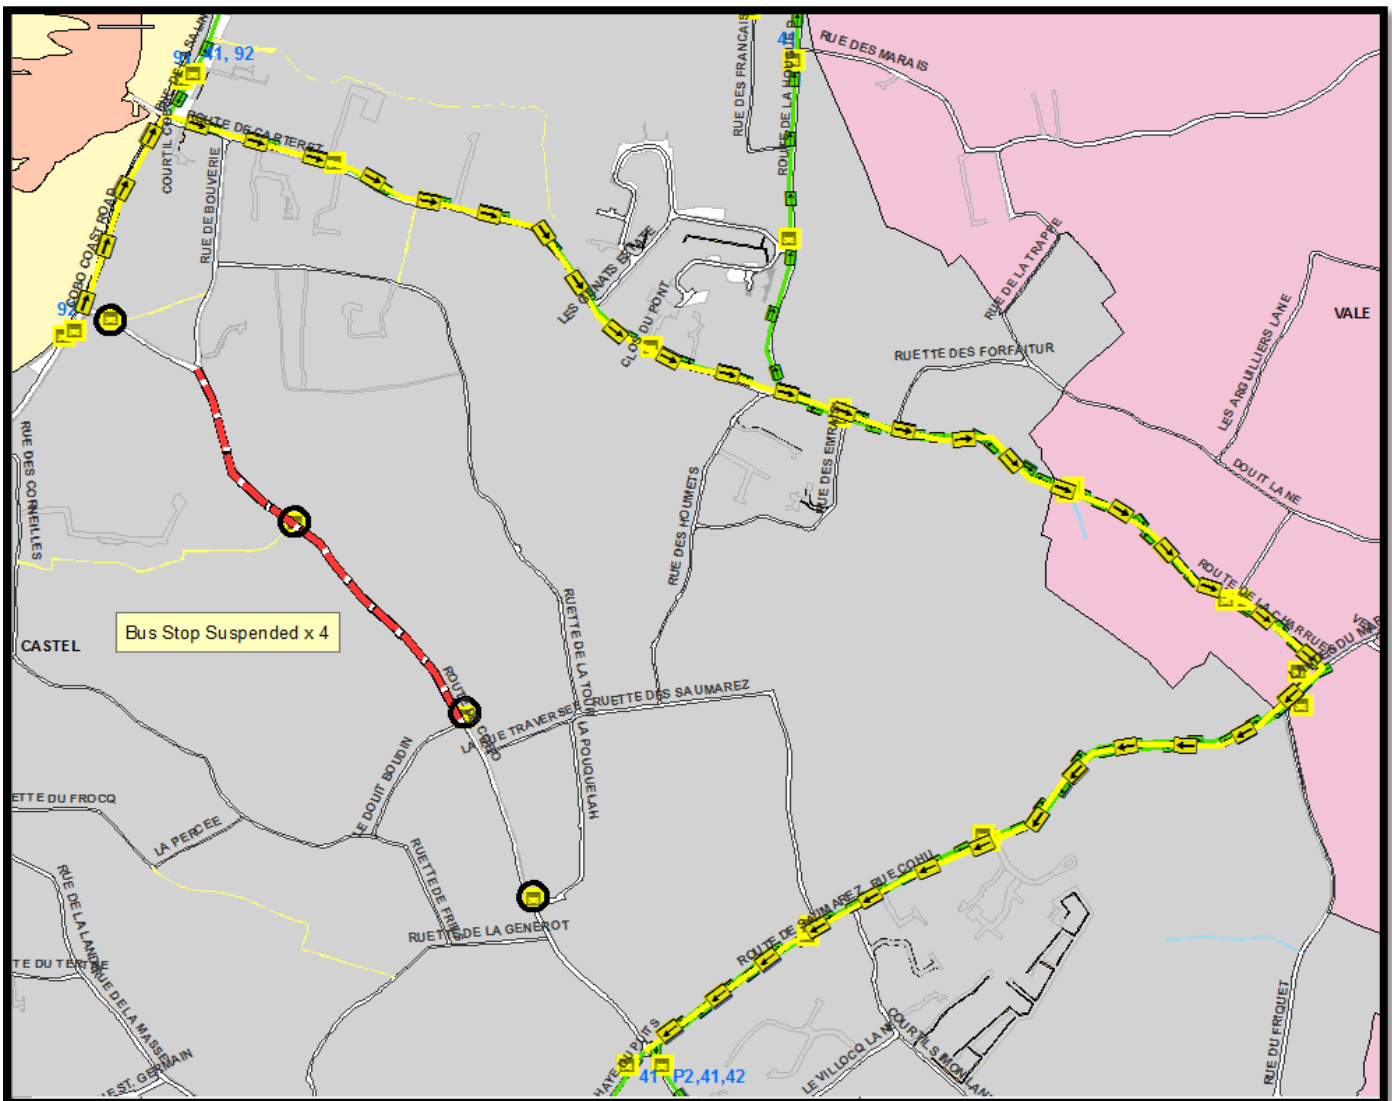

SCHEDULED BUS DIVERSION INFORMATION

Road affected: **Route de Cobo, Castel**
 Traffic Management: Closure
 Reason for works: Network Upgrade/Install new service
 Dates: 24th – 28th April 2017

Bus Routes effected:	42.	
Diversion route:	Inbound:	Cobo Coast Road – Route de Carteret – Rue Cohu – Route de Saumarez – Back on route.
	Outbound:	None.
Notes:	None	

For further information on scheduled bus diversions affected by current and future road closures please call CT Plus on 700456 or consult www.buses.gg.

Please note the vehicle diversions may differ to the above and can be viewed on www.iris.gov.gg