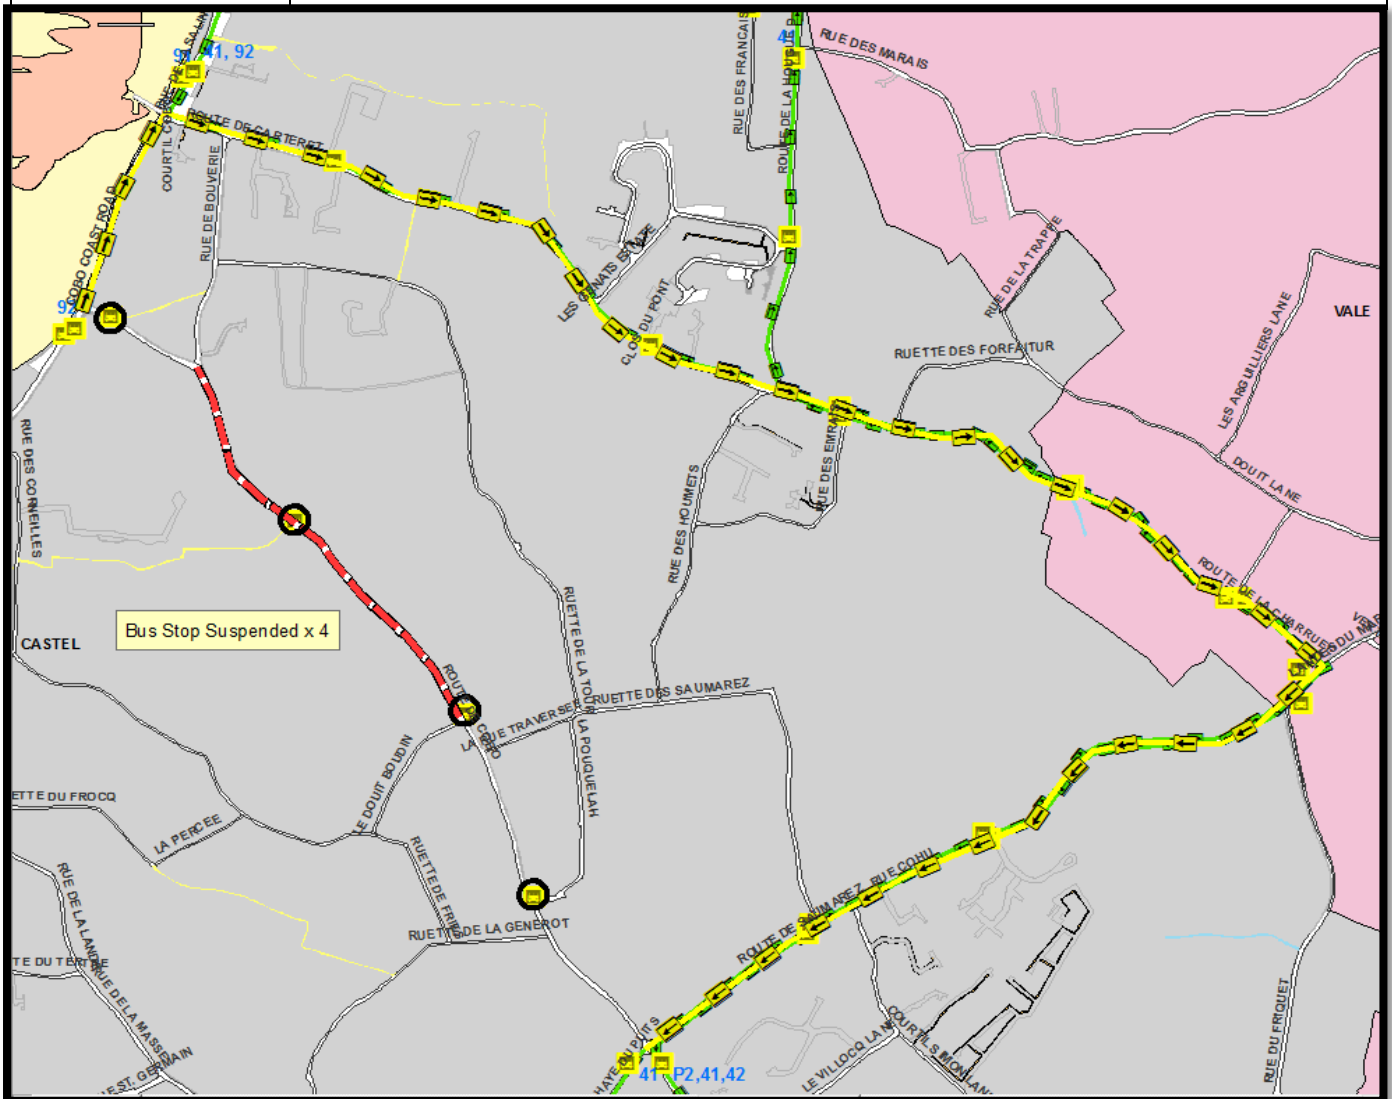

SCHEDULED BUS DIVERSION INFORMATION

Road affected: **Route de Cobo, Castel**
 Traffic Management: **Closure**
 Reason for works: **Emergency**
 Dates: **12th February 2018 - UFN**

Bus Routes effected:	41, 62	
Diversion route:	Inbound:	41 62: Cobo Coast Road – Route de Carteret – Rue Cohu – Route de Saumarez – Back on route.
	Outbound:	62: Route de Saumarez- Rue Cohu- Route de Carteret- Cobo Coast Road- Back on route.
Notes:	62 SERVICE CALL ON RADIO WHEN GOING THROUGH CHARUEE' TO COBO	

For further information on scheduled bus diversions affected by current and future road closures please call CT Plus on 700456 or consult www.buses.gg.

Please note the vehicle diversions may differ to the above and can be viewed on www.iris.gov.gg