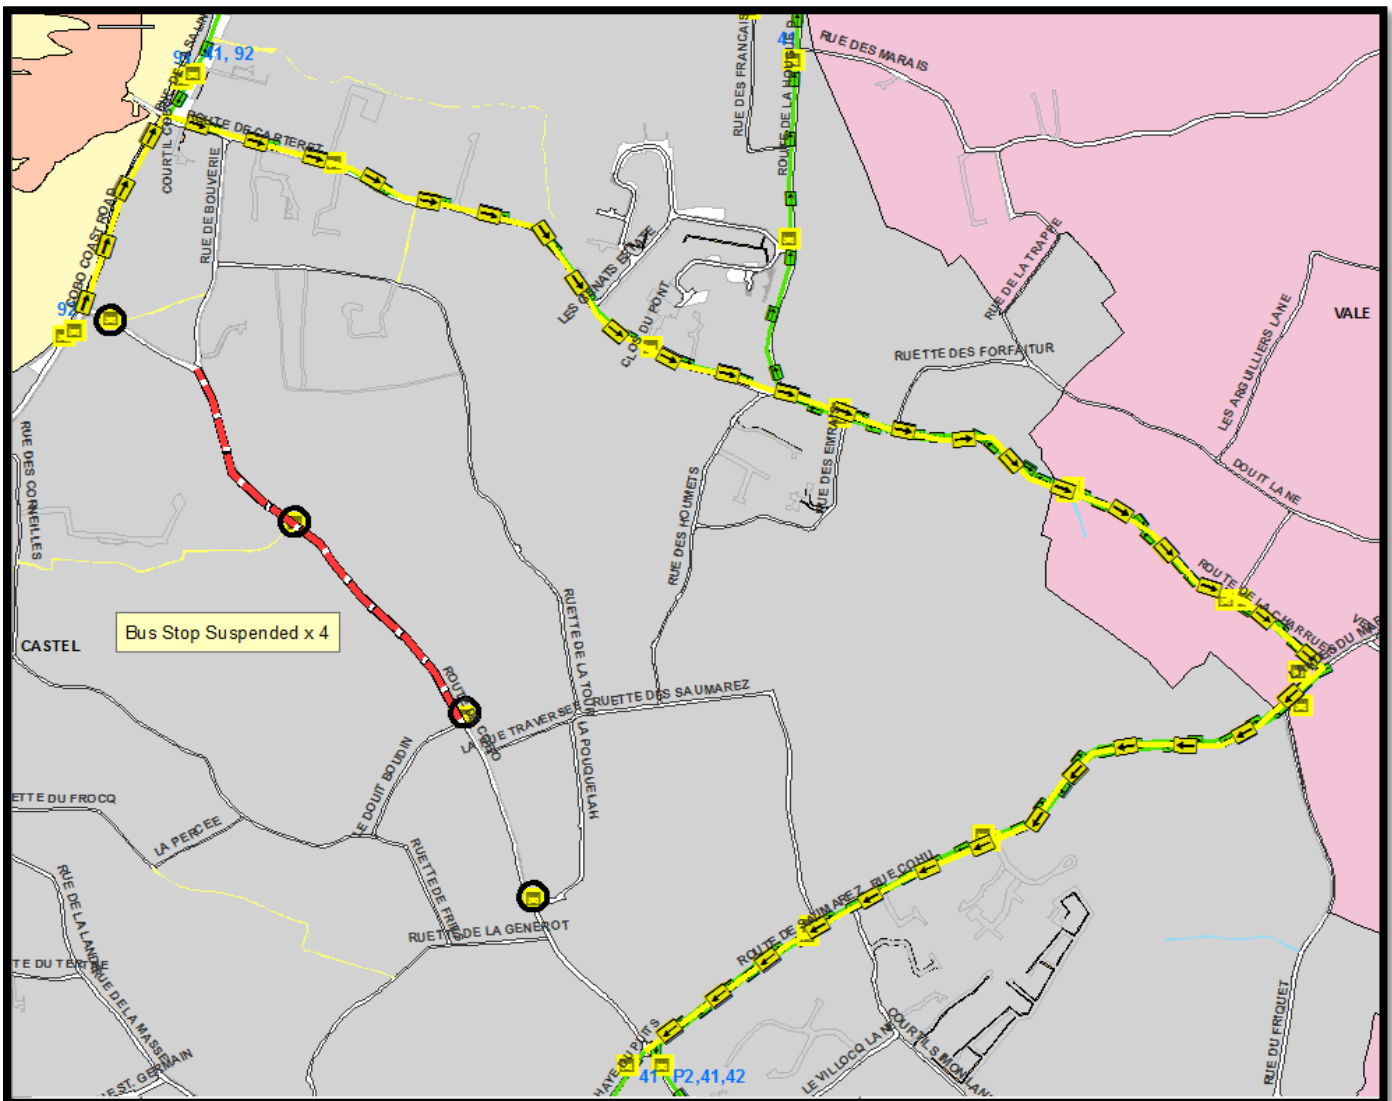

SCHEDULED BUS DIVERSION INFORMATION

Road affected: **Route de Cobo, Castel**
 Traffic Management: Closure
 Reason for works: Road resurfacing
 Dates: 06th November – 22nd December 2017

Bus Routes effected:	42.	
Diversion route:	Inbound:	Cobo Coast Road – Route de Carteret – Rue Cohu – Route de Saumarez – Back on route.
	Outbound:	None.
Notes:	None	

For further information on scheduled bus diversions affected by current and future road closures please call CT Plus on 700456 or consult www.buses.gg.

Please note the vehicle diversions may differ to the above and can be viewed on www.iris.gov.gg