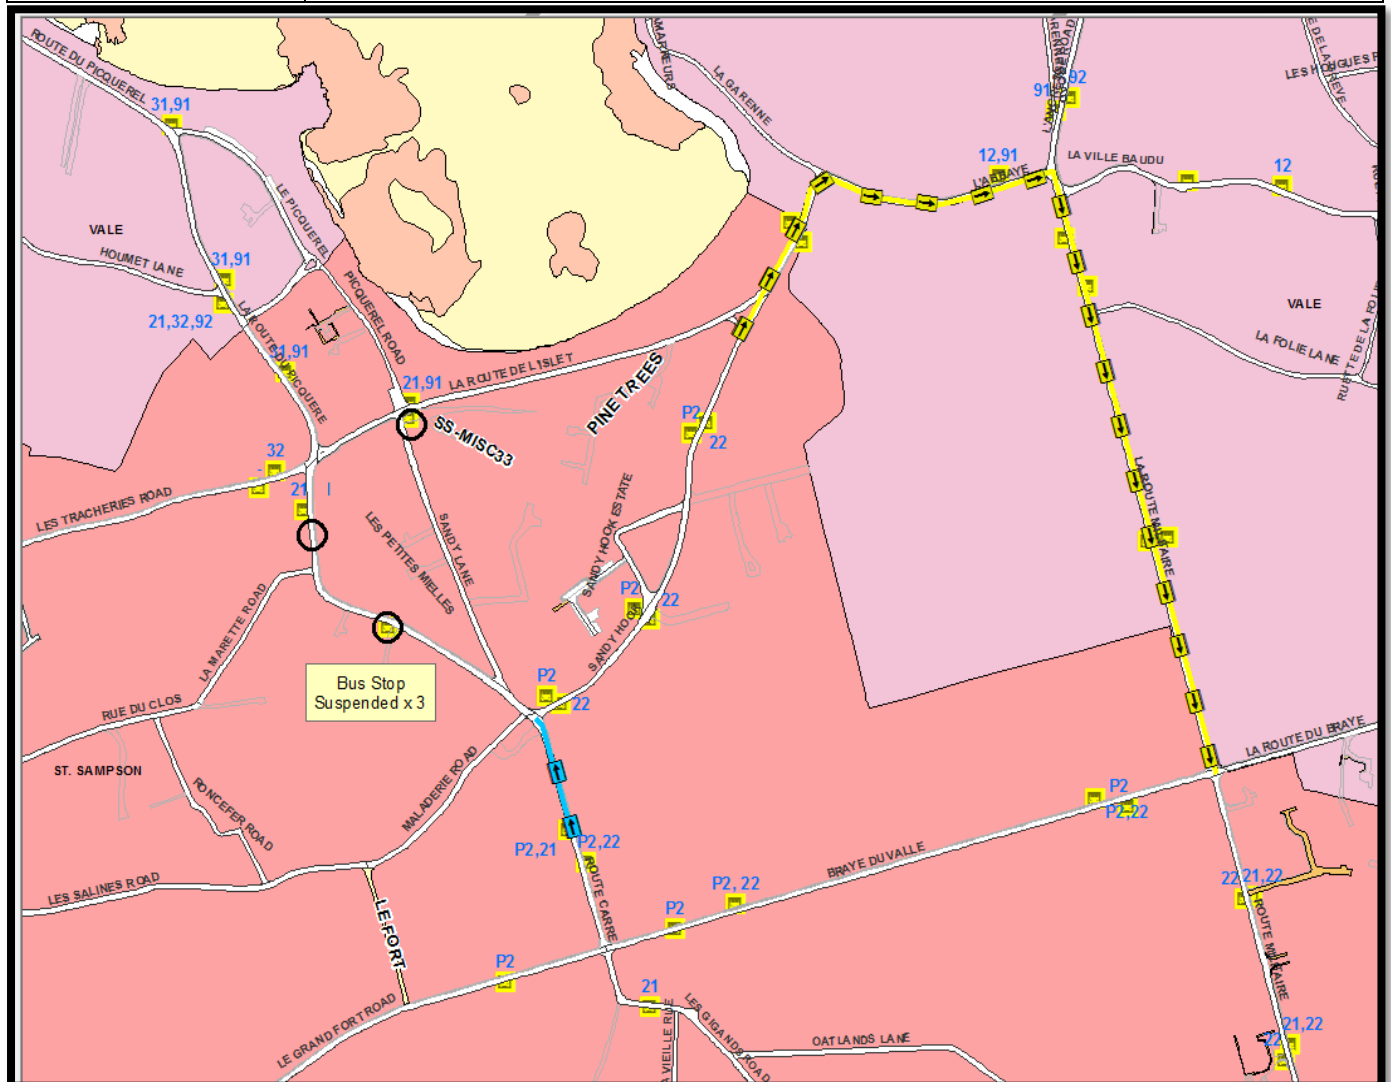

**SCHEDULED BUS DIVERSION INFORMATION**

Road affected: **Route Carre, St Sampsons**  
 Traffic Management: **One - Way**  
 Reason for works: **Cable Pull**  
**Dates: 16<sup>th</sup> – 17<sup>th</sup> April 2018**

<b>Bus Routes affected:</b>	<b>P2, 21.</b>	
Diversion route:	Inbound:	L'Abbaye – La Route Militaire – Back on route.
	Outbound:	None.
Notes:	None	

For further information on scheduled bus diversions affected by current and future road closures please call CT Plus on 700456 or consult [www.buses.gg](http://www.buses.gg).