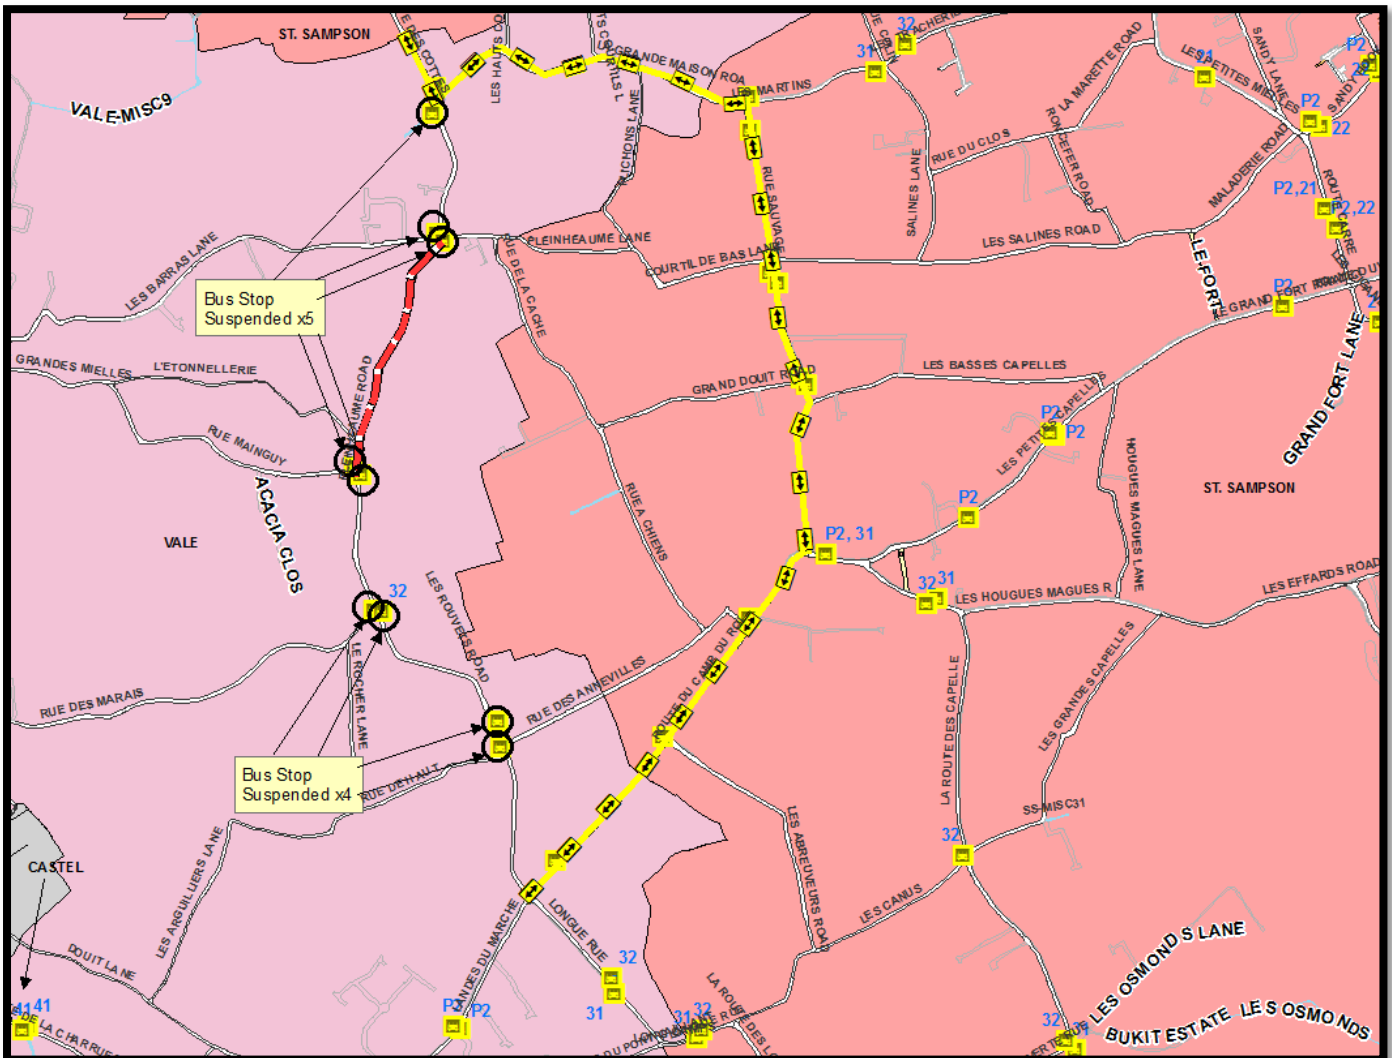

ROUTES 31 & 32

SCHEDULED BUS DIVERSION INFORMATION

Road affected: **Pleinheume, Vale**
 Traffic Management: **Closure**
 Reason for works: **Replace old service**
 Dates: **11th – 13th October 2017**

| | | |
|--------------------------|---------------------------|---|
| Bus Routes affected: | 31, 32. | |
| Diversion route: | Inbound: | 32: Le Grande Maison Road – Rue Sauvage – Route du Camp du Roi – Back on route. |
| | Outbound: | 31: Route du Camp du Roi – Rue Sauvage – La Grande Maison Road – Back on route. |
| Schools Affected: | S1B, S4B, G2B, G7B | |

For further information on scheduled bus diversions affected by current and future road closures please call CT Plus on 700456 or consult www.buses.gg.

Please note the vehicle diversions may differ to the above and can be viewed on www.iris.gov.gg