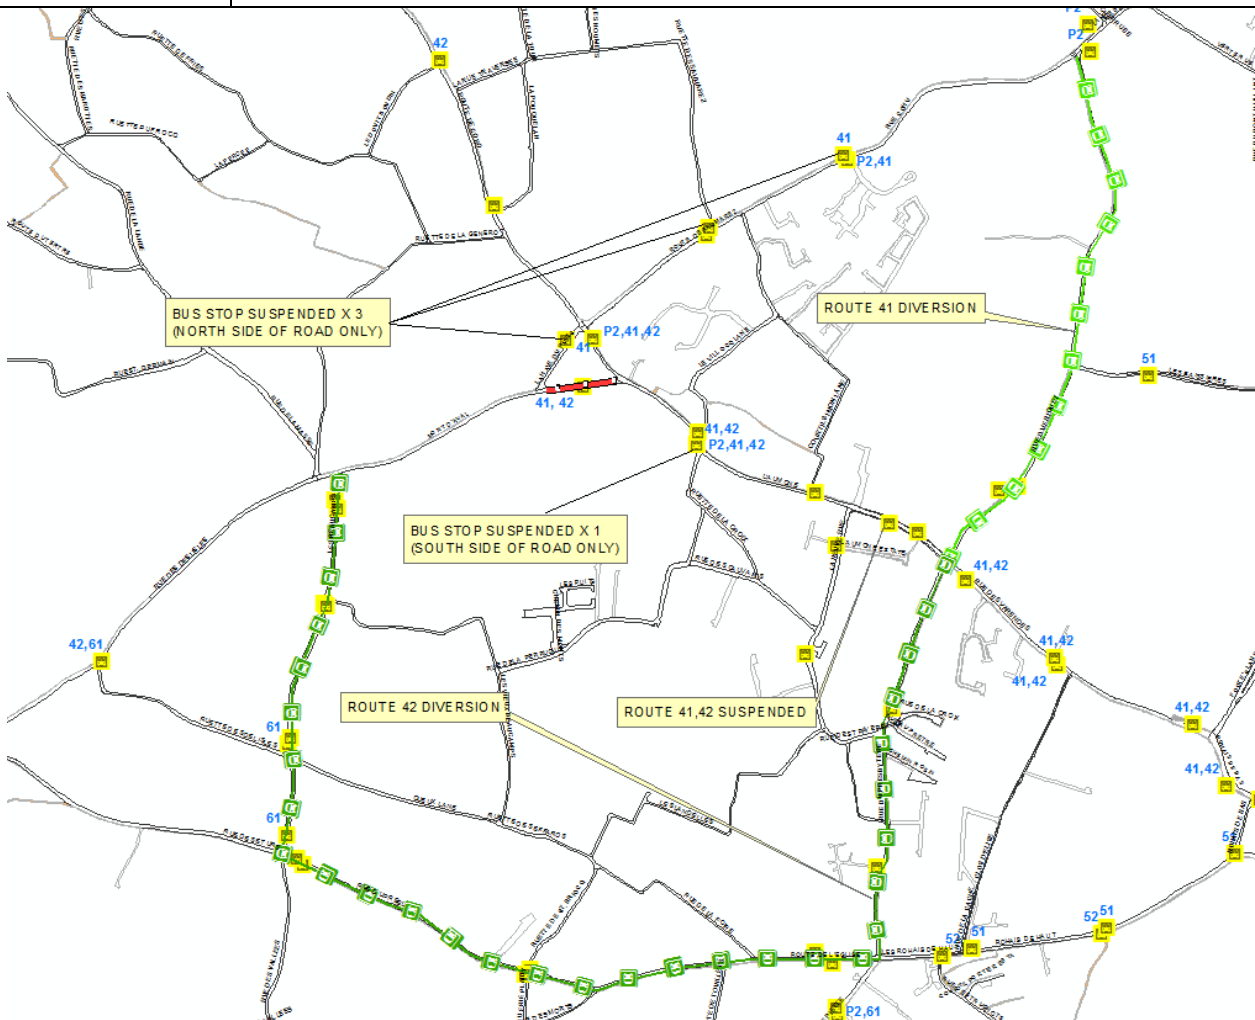

ROUTES 41 & 42

SCHEDULED BUS DIVERSION INFORMATION

Road affected: Le Mont D'Aval - Castel
Traffic Management: Closure
Reason for works: Tree Surgery
Dates: 18th March 2018 - 8am – 2pm

Bus Routes effected:	41, 42	
Diversion route:	Inbound:	No affected
	Outbound:	41 - Le Friquet 42 - Rectory Hill – Rue de L’Eglise – Le Preel - Beaucamps
Notes:	None	

For further information on scheduled bus diversions affected by current and future road closures please call CT Plus on 700456 or consult www.buses.gg.

Please note the vehicle diversions may differ to the above and can be viewed on www.iris.gov.gg