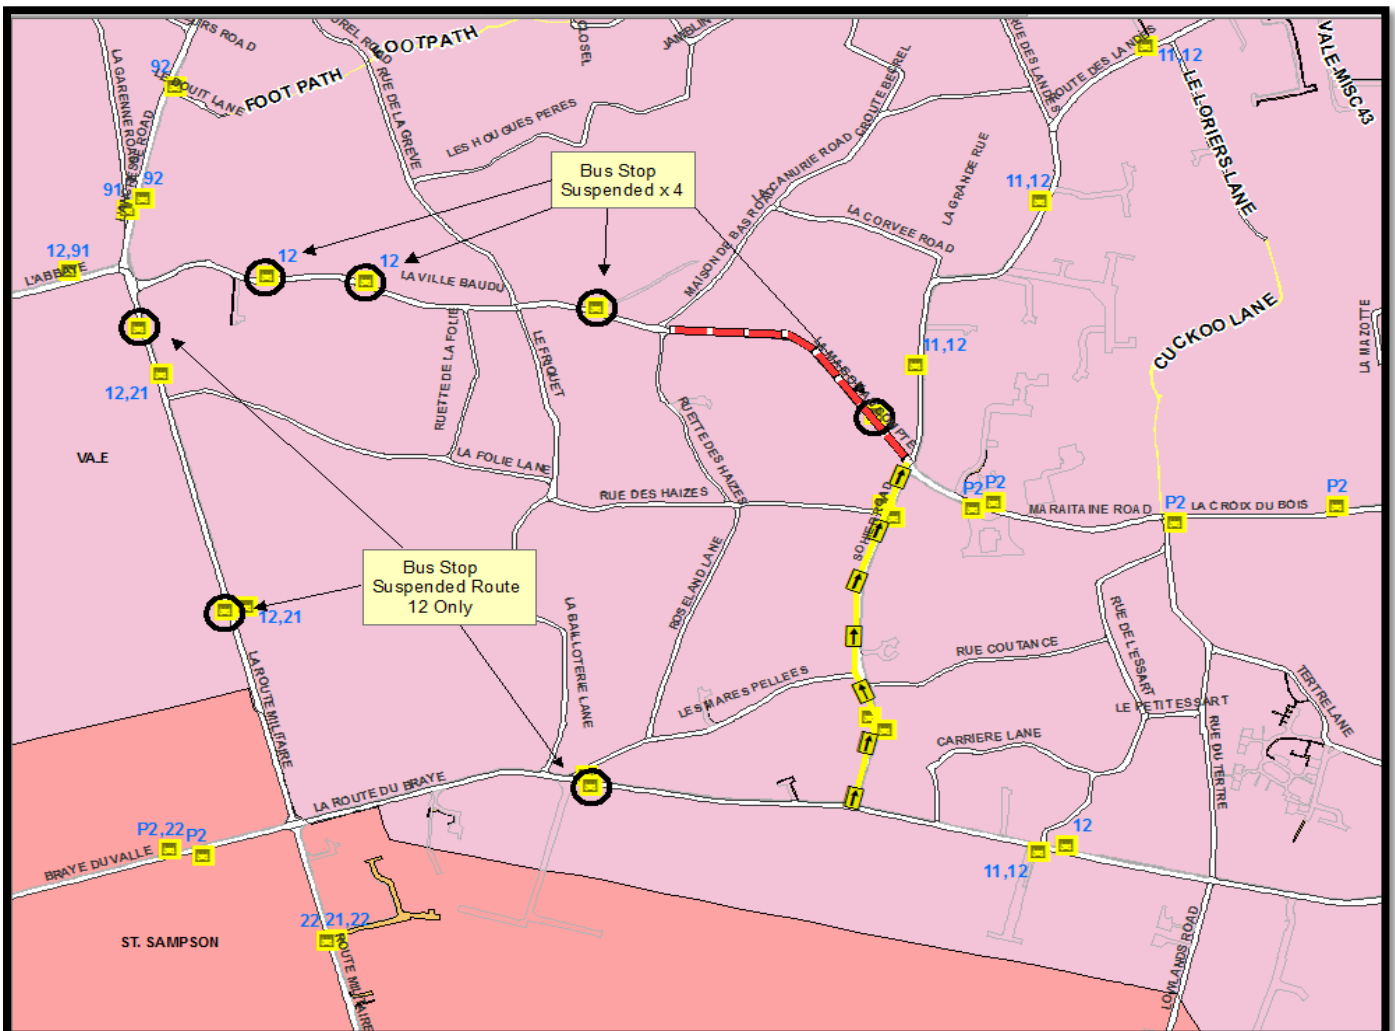

SCHEDULED AND SCHOOL BUS DIVERSION INFORMATION

Road affected: **Maison au Compte Road, Vale**
 Traffic Management: **Closure**
 Reason for works: **Renew Driveway**
 Dates: **11th – 13th July 2018**

Bus routes affected:	Scheduled	13.
Diversion route (scheduled buses):	Inbound	13: Route Militaire – Route Du Braye – Sohier Rd - Back on route.
	Outbound	None.
Notes:	None	

For further information on scheduled bus diversions affected by current and future road closures please call CT Plus on 700456 or consult www.buses.gg.

Please note the vehicle diversions may differ to the above and can be viewed on www.iris.gov.gg