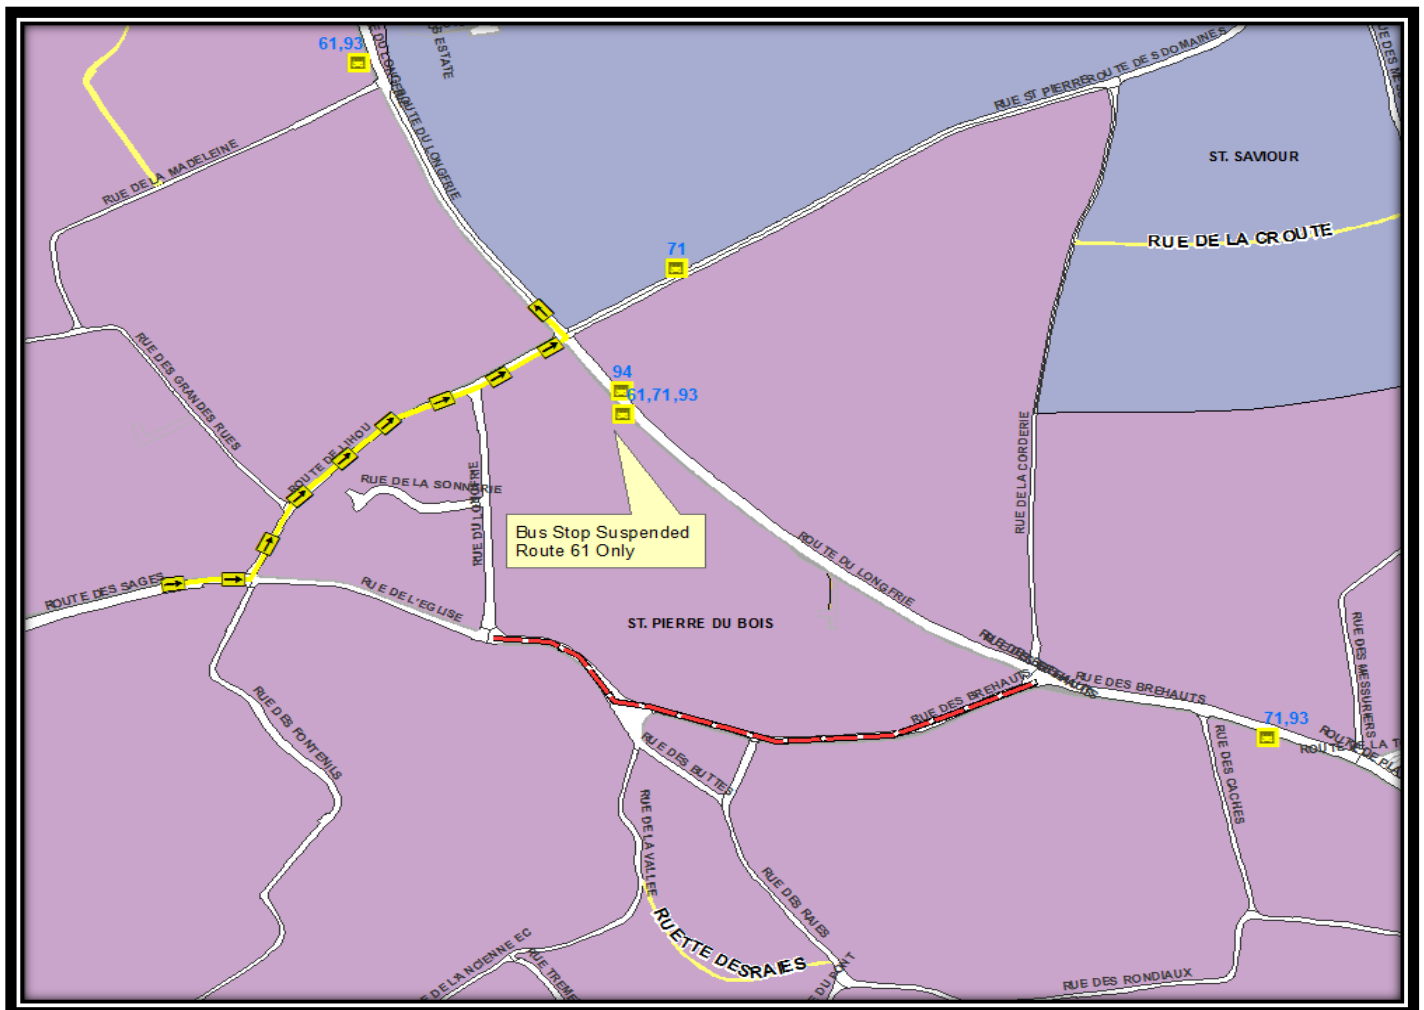

**SCHEDULED AND SCHOOL BUS DIVERSION INFORMATION**

Road affected: **Les Buttes, St Pierre du Bois**  
 Traffic Management: **Closure**  
 Reason for works: **Switch on of Christmas lights.**  
 Dates: **08<sup>th</sup> December 2017 5.30pm – 8.00pm**

<b>Bus routes affected:</b>	<b>Scheduled</b>	<b>61.</b>
Diversion route:	Inbound	Route de Lihou – Back on route.
	Outbound	None
<b>Notes:</b>	<b>This road will be closed between 5.30pm – 8.00pm.</b>	

For further information on scheduled bus diversions affected by current and future road closures please call CT Plus on 700456 or consult [www.buses.gg](http://www.buses.gg).