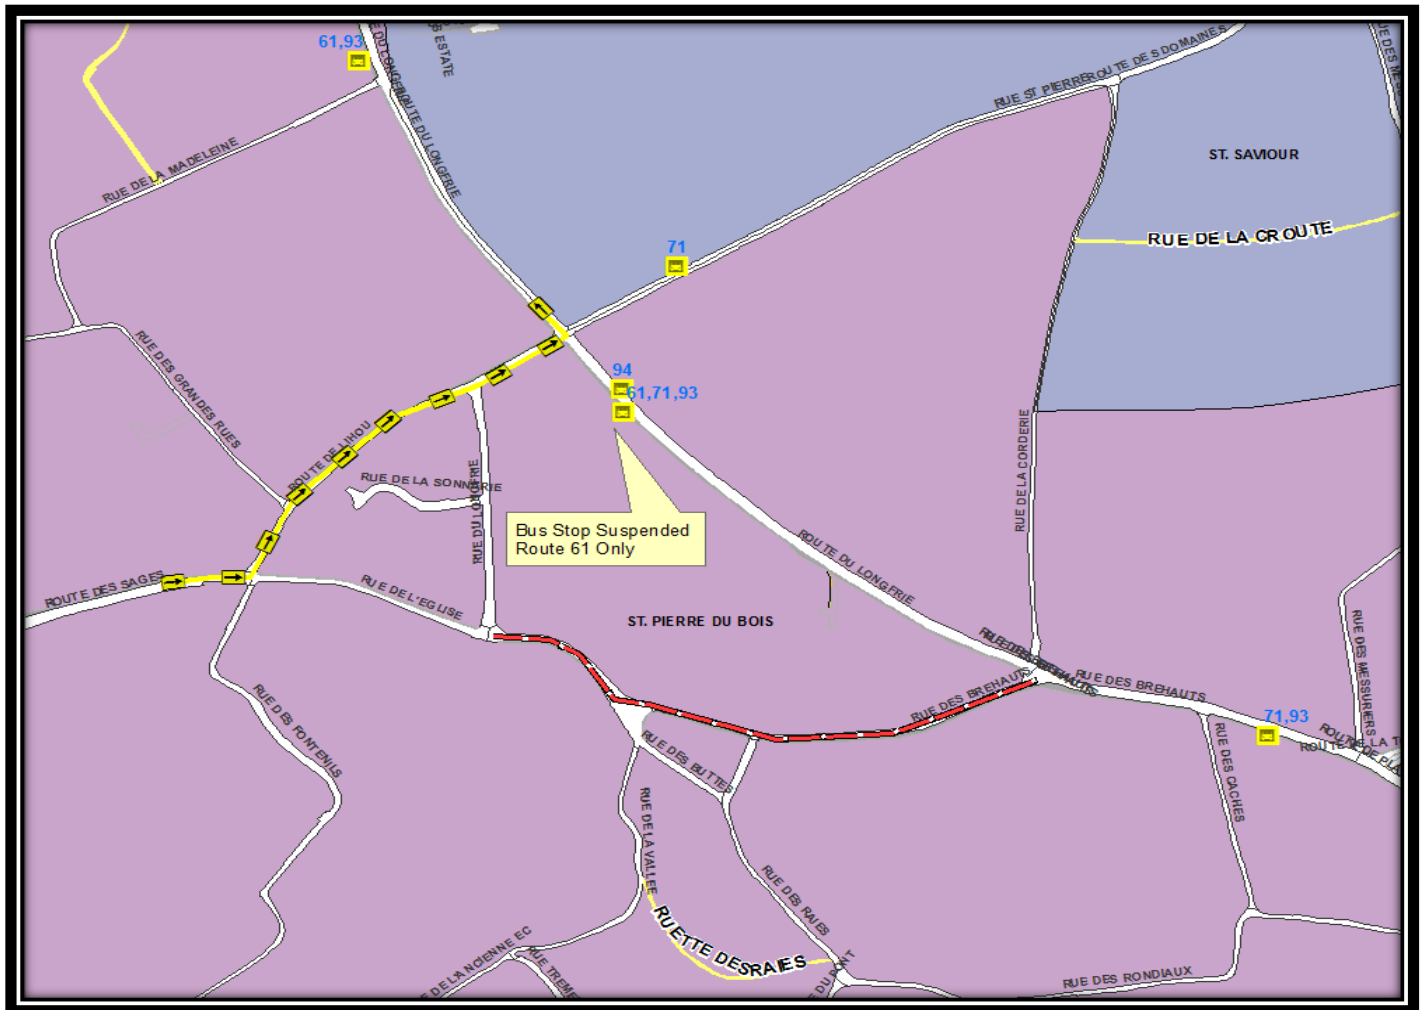

SCHEDULED AND SCHOOL BUS DIVERSION INFORMATION

Road affected: **Les Buttes, St Pierre du Bois**
 Traffic Management: **Closure**
 Reason for works: **Switch on of Christmas lights.**
 Dates: **08th December 2017 5.30pm – 8.00pm**

Bus routes affected:	Scheduled	61.
Diversion route:	Inbound	Route de Lihou – Back on route.
	Outbound	None
Notes:	This road will be closed between 5.30pm – 8.00pm.	

For further information on scheduled bus diversions affected by current and future road closures please call CT Plus on 700456 or consult www.buses.gg.