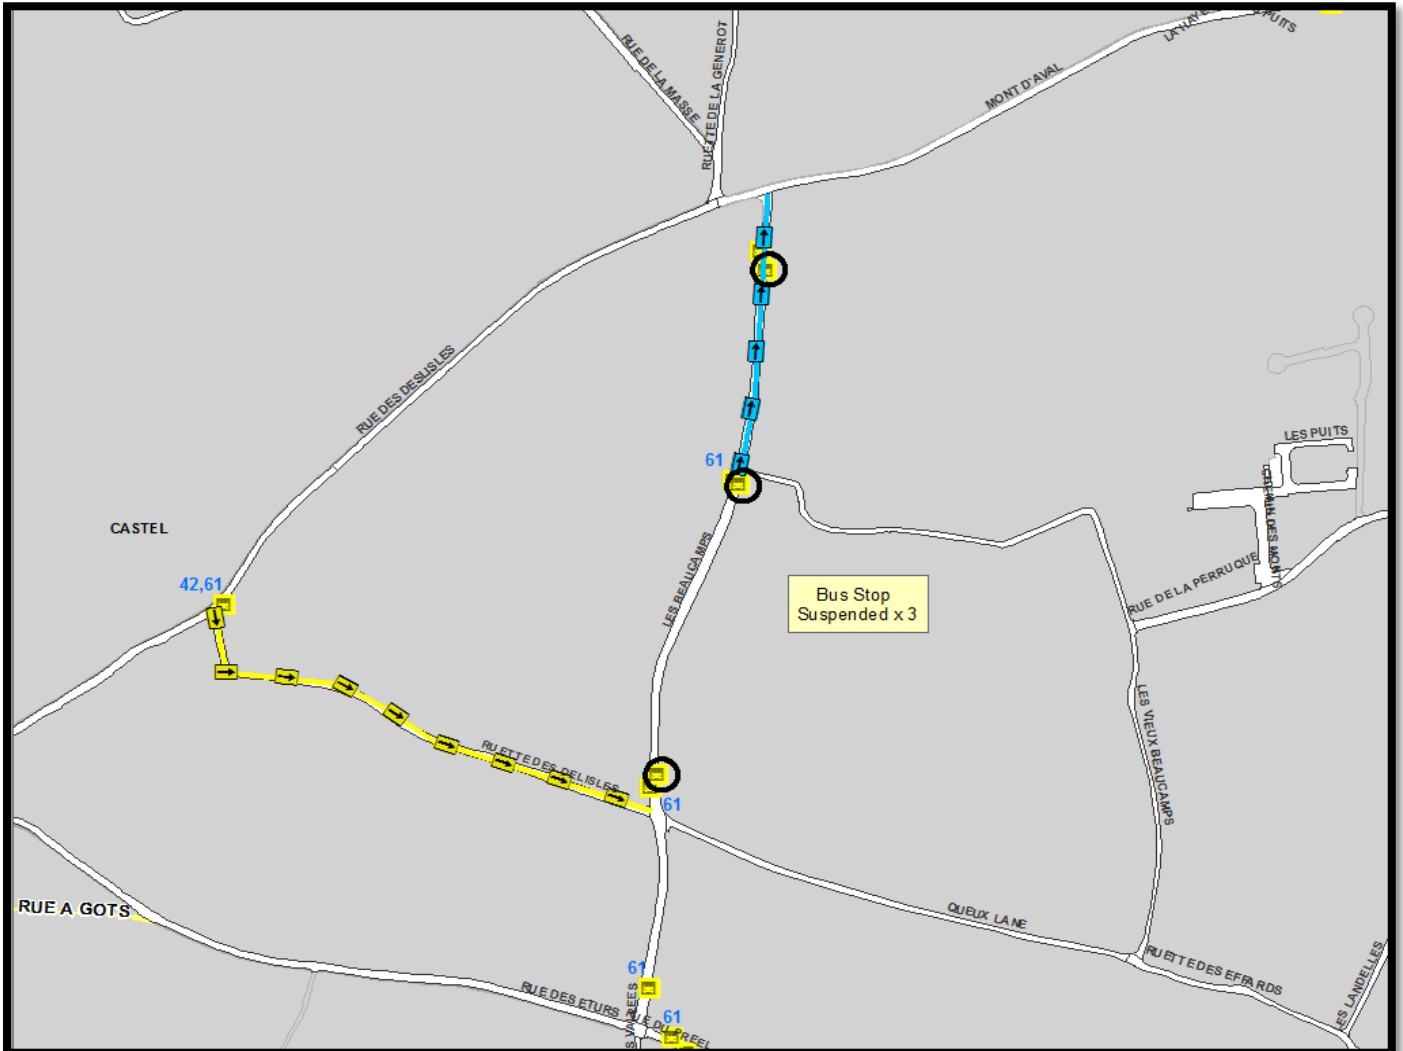

SCHEDULED BUS DIVERSION INFORMATION

Road affected: **Les Beaucamps, Castel**
 Traffic Management: Closure
 Reason for works: Rebuild Roadside Wall
 Dates: 15th – 20th May 2017

Bus Routes effected:	61.	
Diversion route:	Inbound:	Ruette des de Lisles – Back on route
	Outbound:	None.
Notes:	None	

For further information on scheduled bus diversions affected by current and future road closures please call CT Plus on 700456 or consult www.buses.gg.

Please note the vehicle diversions may differ to the above and can be viewed on www.iris.gov.gg