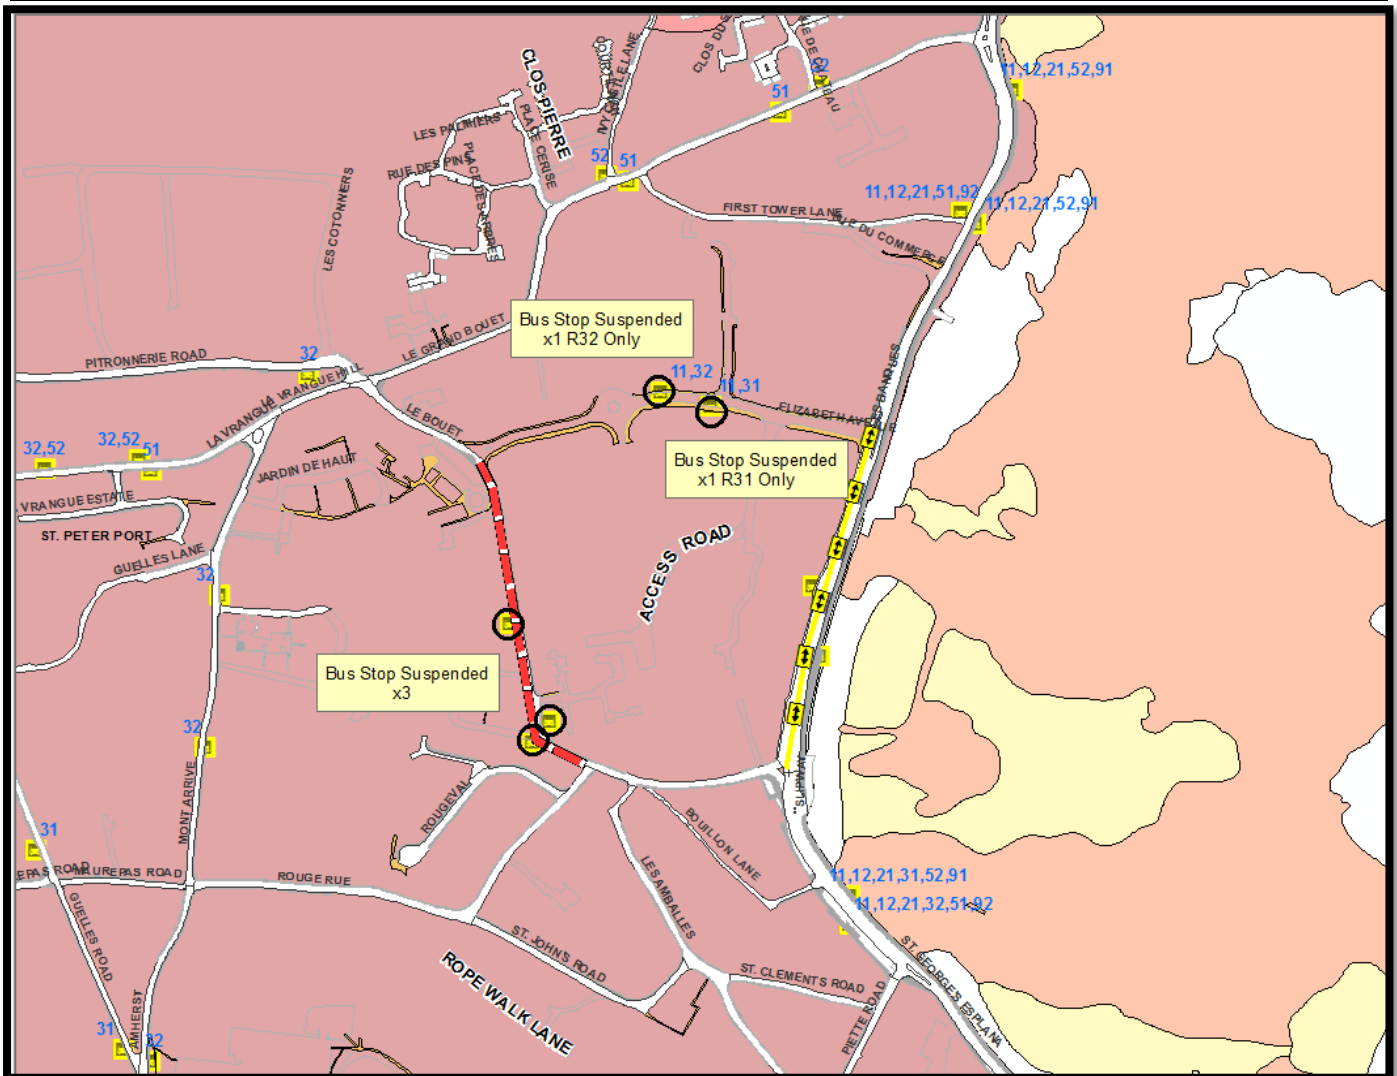

**SCHEDULED BUS DIVERSION INFORMATION**

Road affected: **Le Bouet, St Peter Port**  
 Traffic Management: **Closure**  
 Reason for works: **Replacing Failed Chamber Lids**  
 Dates: **14<sup>th</sup> – 15<sup>th</sup> August 2018**

|                      |                  |   |
|----------------------|------------------|---|
| Bus Routes affected: | <b>31,32.</b>    |   |
| Diversion route:     | <b>Outbound:</b> | <b>32 : Les Banques– Admiral Park – Les Banques - Back on route.</b>  |
|                      | <b>Inbound:</b>  | <b>31 : Les Banques – Admiral Park – Les Banques - Back on route.</b> |
| Notes:               | None             |   |

For further information on scheduled bus diversions affected by current and future road closures please call CT Plus on 700456 or consult [www.buses.gg](http://www.buses.gg).

Please note the vehicle diversions may differ to the above and can be viewed on [www.iris.gov.gg](http://www.iris.gov.gg)