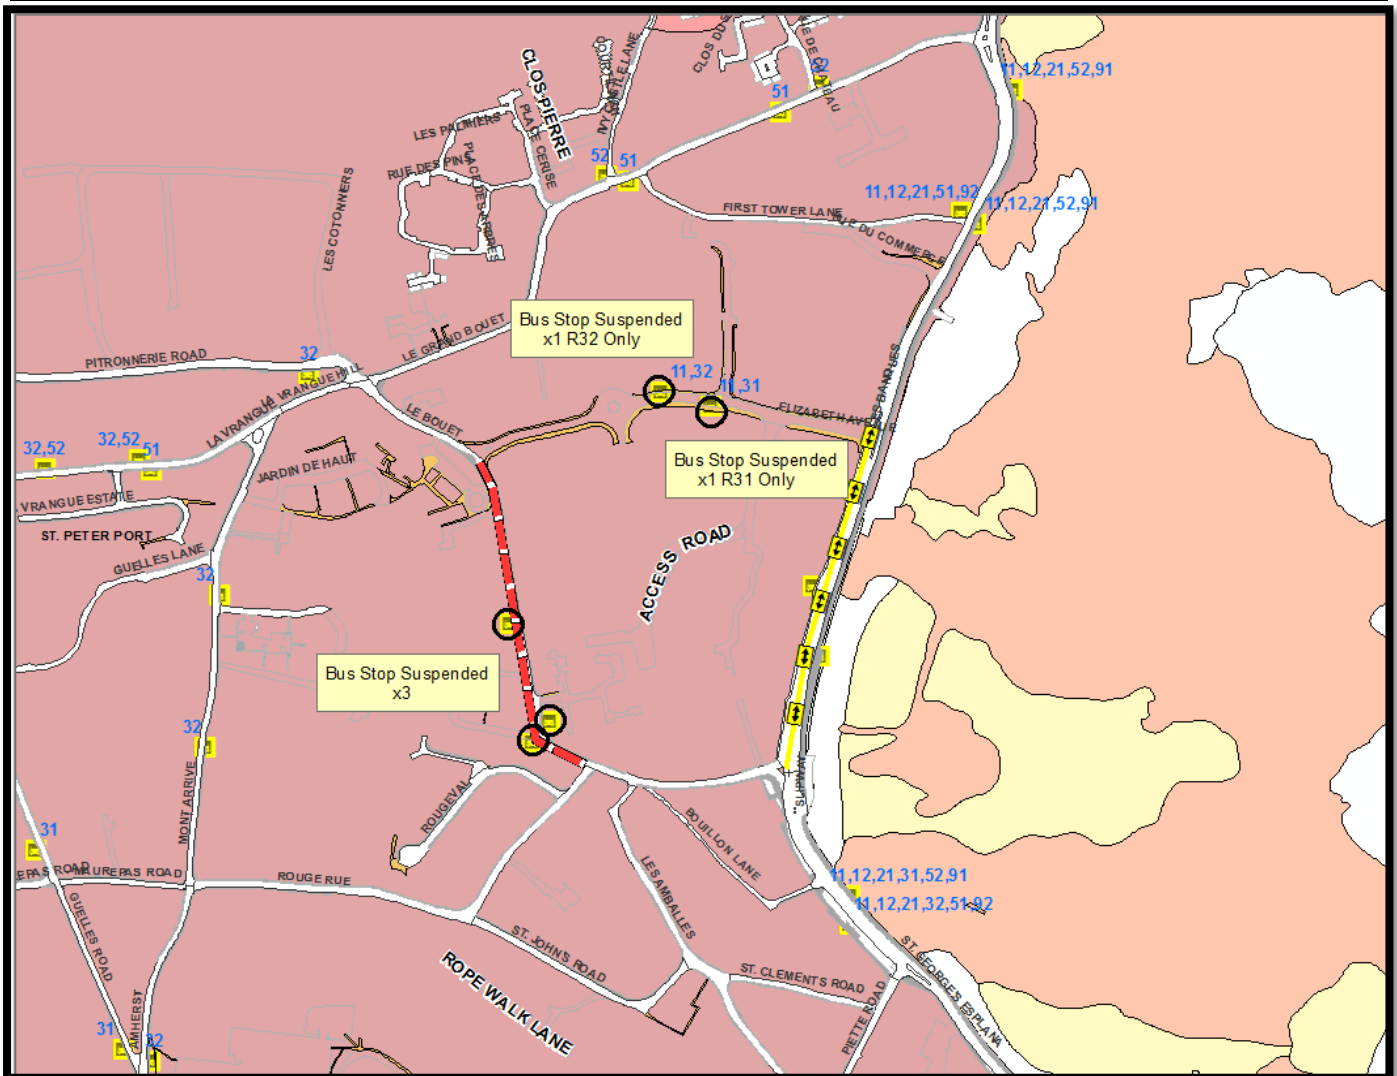

SCHEDULED BUS DIVERSION INFORMATION

Road affected: **Le Bouet, St Peter Port**
 Traffic Management: **Closure**
 Reason for works: **Replacing Failed Chamber Lids**
 Dates: **14th – 15th August 2018**

Bus Routes affected:	31,32.	
Diversion route:	Outbound:	32 : Les Banques– Admiral Park – Les Banques - Back on route.
	Inbound:	31 : Les Banques – Admiral Park – Les Banques - Back on route.
Notes:	None	

For further information on scheduled bus diversions affected by current and future road closures please call CT Plus on 700456 or consult www.buses.gg.

Please note the vehicle diversions may differ to the above and can be viewed on www.iris.gov.gg