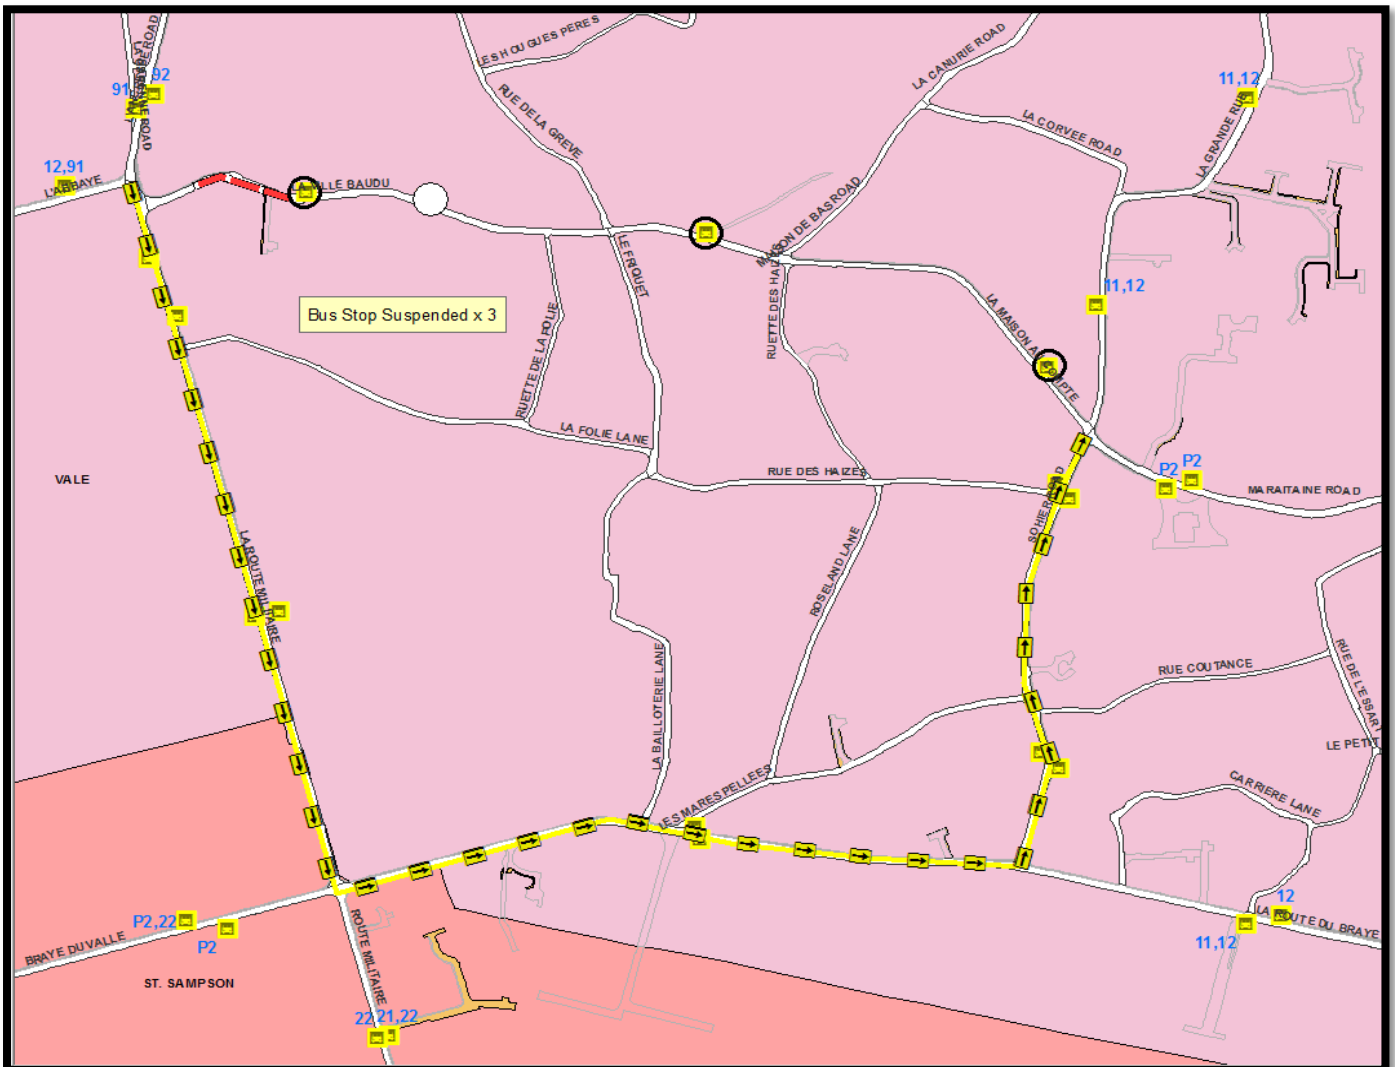

SCHEDULED BUS DIVERSION INFORMATION

Road affected: **La Ville Baudu, Vale**
 Traffic Management: **Closure**
 Reason for works: **Leaking Water Main**
 Dates: **01st – 31st October 2018**

Bus Routes affected:	13.	
Diversion route:	Inbound:	La Route Militaire – La Route du Bray – Sohier Road – Back on route.
	Outbound:	None.
Notes:	None	

For further information on scheduled bus diversions affected by current and future road closures please call CT Plus on 700456 or consult www.buses.gg.

Please note the vehicle diversions may differ to the above and can be viewed on www.iris.gov.gg