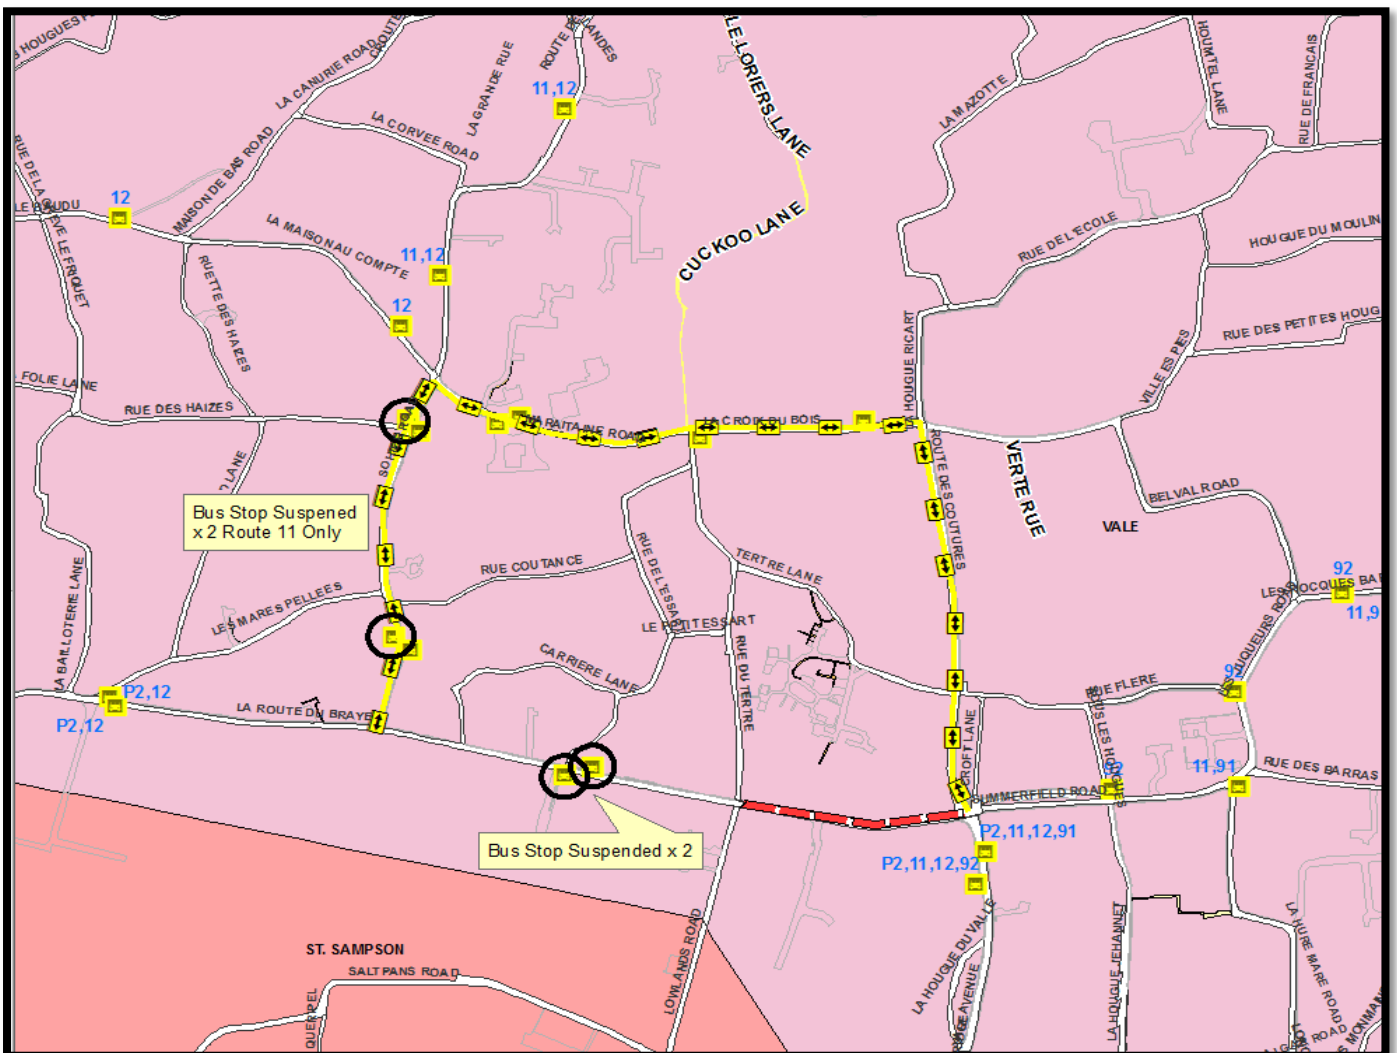

SCHEDULED BUS DIVERSION INFORMATION

Road affected: **La Route du Bray, Vale**
 Traffic Management: **Closure**
 Reason for works: **Trench Reinstatement**
 Dates: **Saturday 24th March – Saturday 14th April 2018**

Bus Routes effected:	11, 12, 13, N1.	
Diversion route:	Inbound:	12: Sohier Road – Maraitaine Road – Route des Coutures – Back on route.
	Outbound:	11, 12: Route des Coutures – Maraitaine Road – Back on route. 13, N1: Route des Coutures – Maraitaine Road – Sohier Road – Back on route.
Notes:	None	

For further information on scheduled bus diversions affected by current and future road closures please call CT Plus on 700456 or consult www.buses.gg.

Please note the vehicle diversions may differ to the above and can be viewed on www.iris.gov.gg