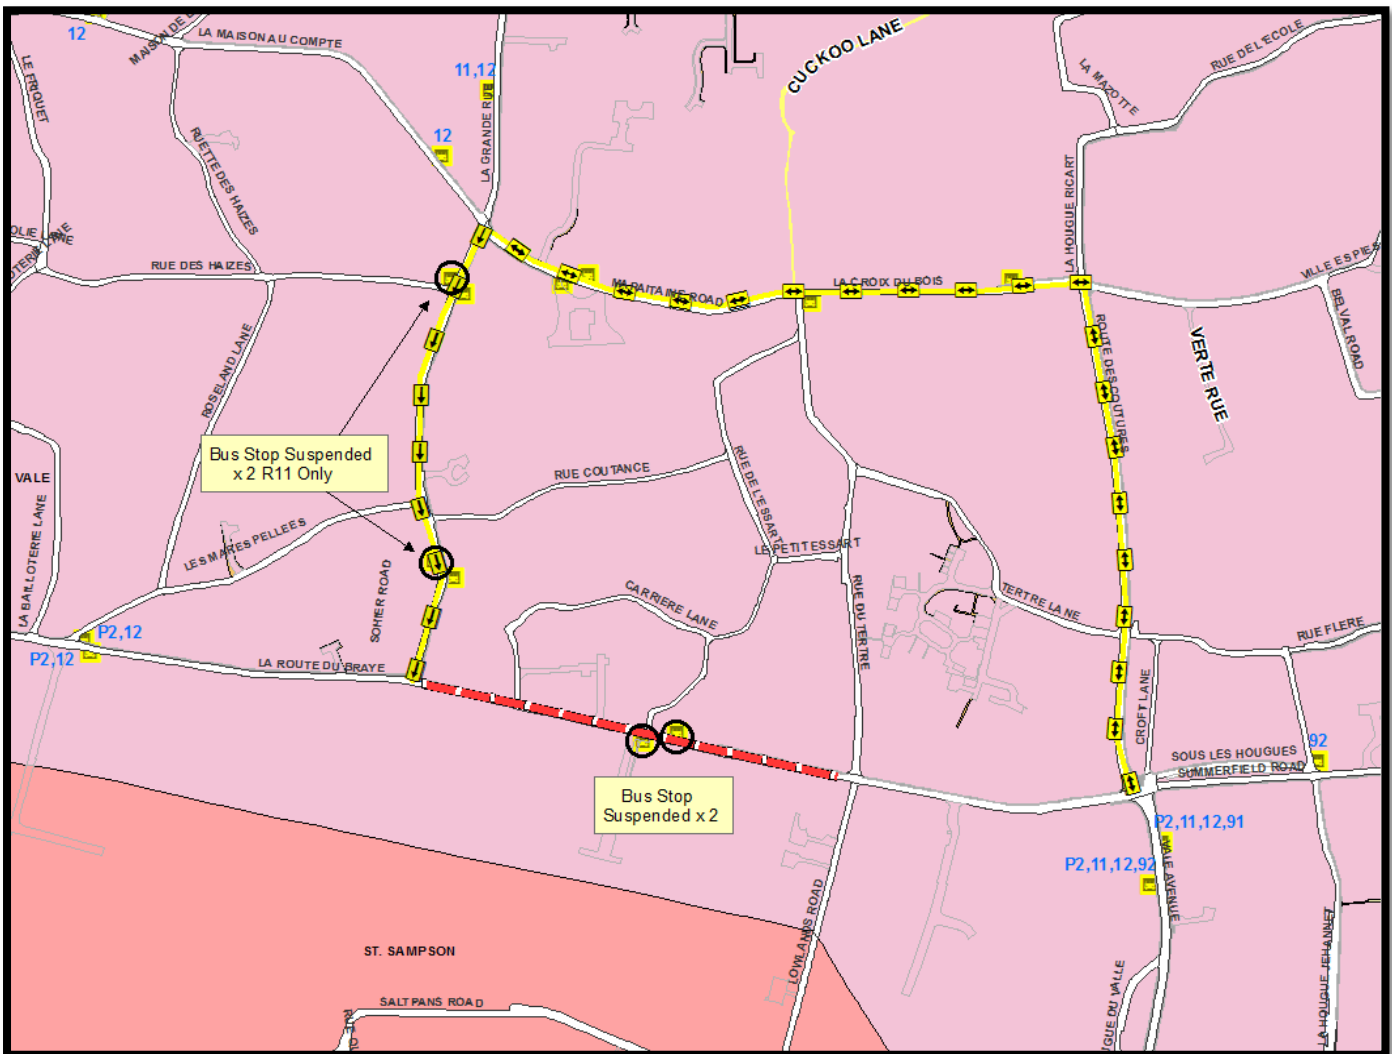

SCHEDULED BUS DIVERSION INFORMATION

Road affected: **La Route du Bray, Vale**
 Traffic Management: **Closure**
 Reason for works: **Replace Electricity Pillar**
 Dates: **06th – 31st August 2018**

Bus Routes affected:	11, 12, 13.	
Diversion route:	Outbound:	11, 12: Route des Coutures – La Croix du Bois – Back on route. 13: Route des Coutures – La Croix du Bois – Sohier Road – Back on route.
	Inbound:	12: Sohier Road – La Croix du Bois – Route des Coutures – Back on route.
Notes:	None	

For further information on scheduled bus diversions affected by current and future road closures please call CT Plus on 700456 or consult www.buses.gg.

Please note the vehicle diversions may differ to the above and can be viewed on www.iris.gov.gg