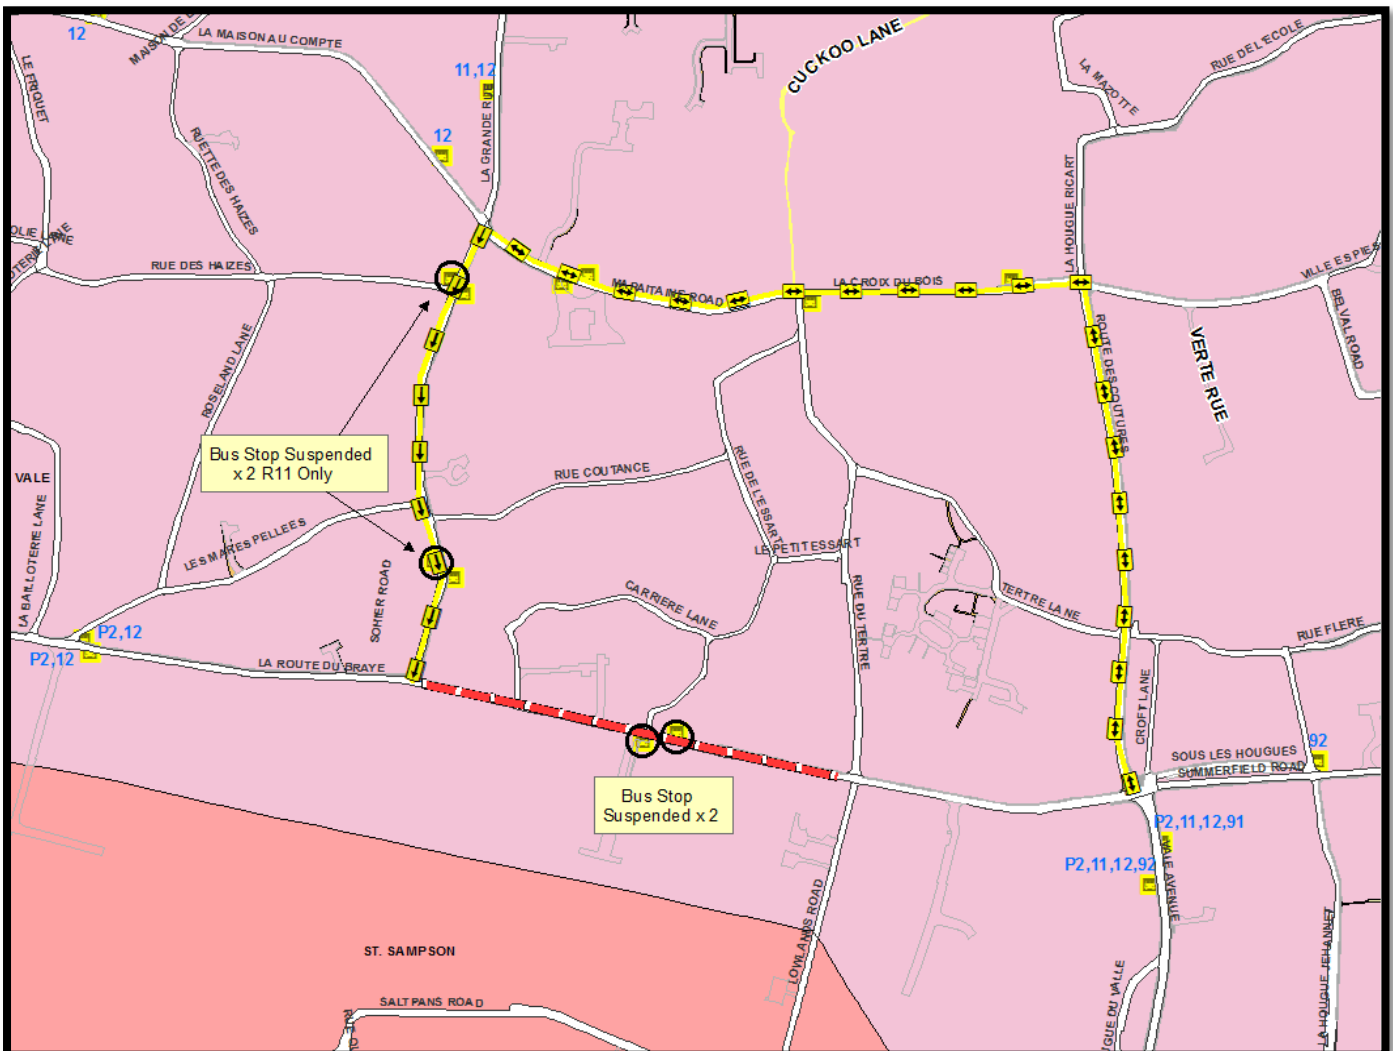

SCHEDULED BUS DIVERSION INFORMATION

Road affected: **La Route du Bray, Vale**
 Traffic Management: **Closure**
 Reason for works: **Replace Electricity Pillar**
 Dates: **06th – 31st August 2018**

Bus Routes affected:	11, 12, 13.	
Diversion route:	Outbound:	11, 12: Route des Coutures – La Croix du Bois – Back on route. 13: Route des Coutures – La Croix du Bois – Sohier Road – Back on route.
	Inbound:	12: Sohier Road – La Croix du Bois – Route des Coutures – Back on route.
Notes:	None	

For further information on scheduled bus diversions affected by current and future road closures please call CT Plus on 700456 or consult www.buses.gg.

Please note the vehicle diversions may differ to the above and can be viewed on www.iris.gov.gg