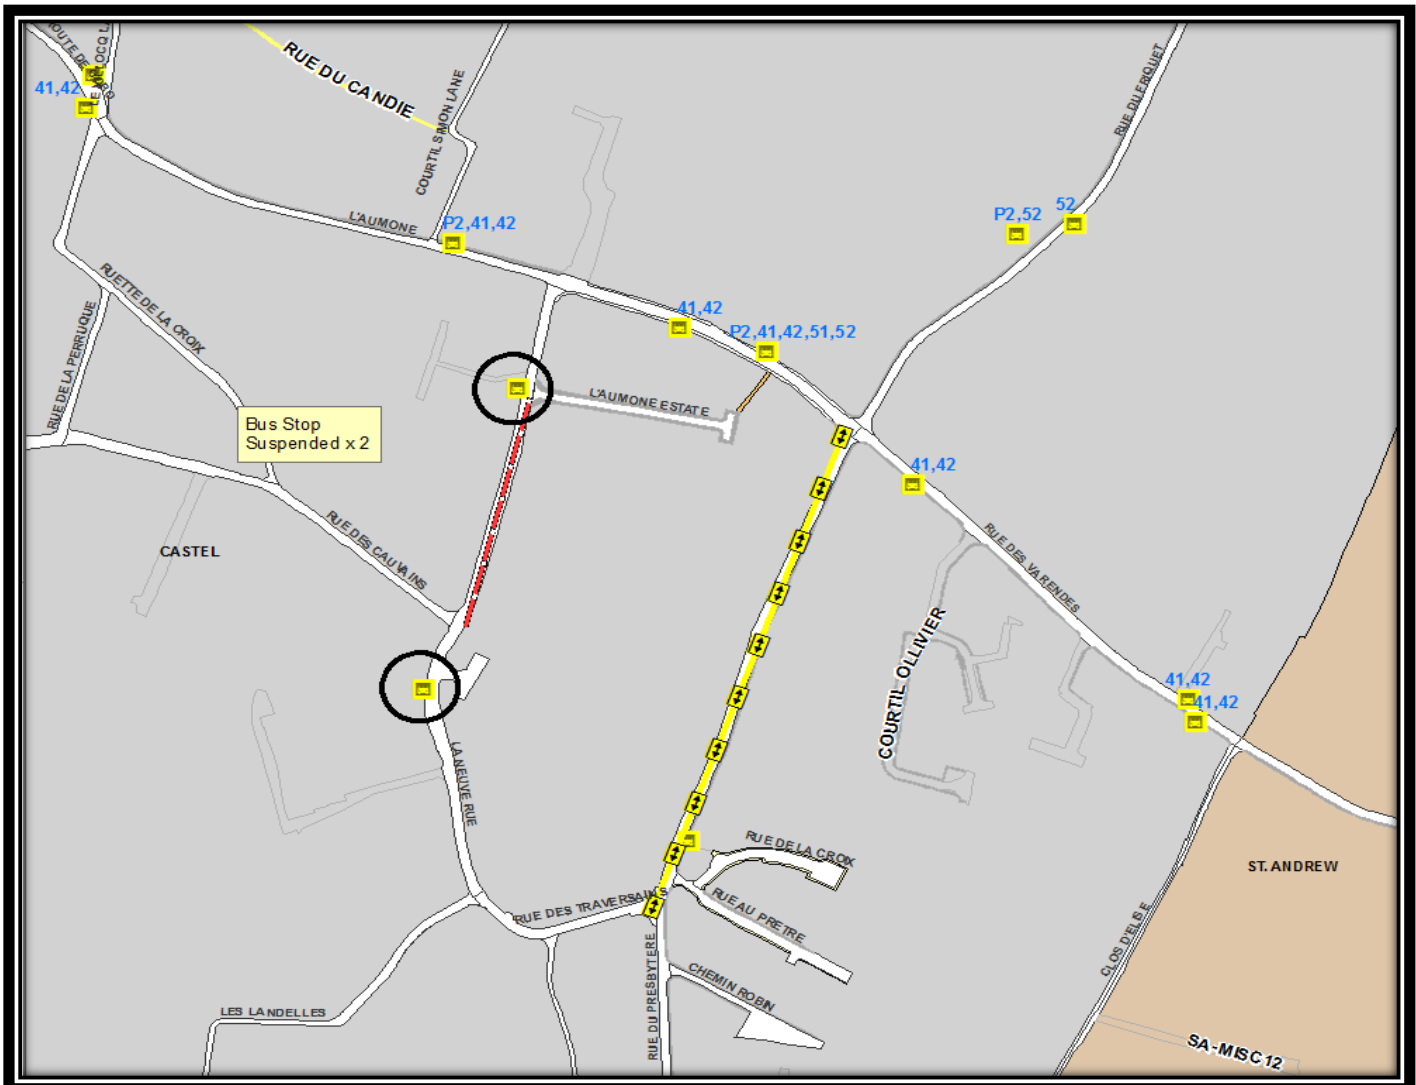

SCHEDULED BUS DIVERSION INFORMATION

Road affected: **La Neuve Rue, Castel**
 Traffic Management: Closure
 Reason for works: Boat Move
 Dates: 22nd April 2017 **9am – 10am**

Bus Routes effected:	P2, 51, 52.	
Diversion route:	Inbound:	None.
	Outbound:	All services to miss out the 2 stops for the duration of the closure.
Notes:	None	

For further information on scheduled bus diversions affected by current and future road closures please call CT Plus on 700456 or consult www.buses.gg.

Please note the vehicle diversions may differ to the above and can be viewed on www.iris.gov.gg