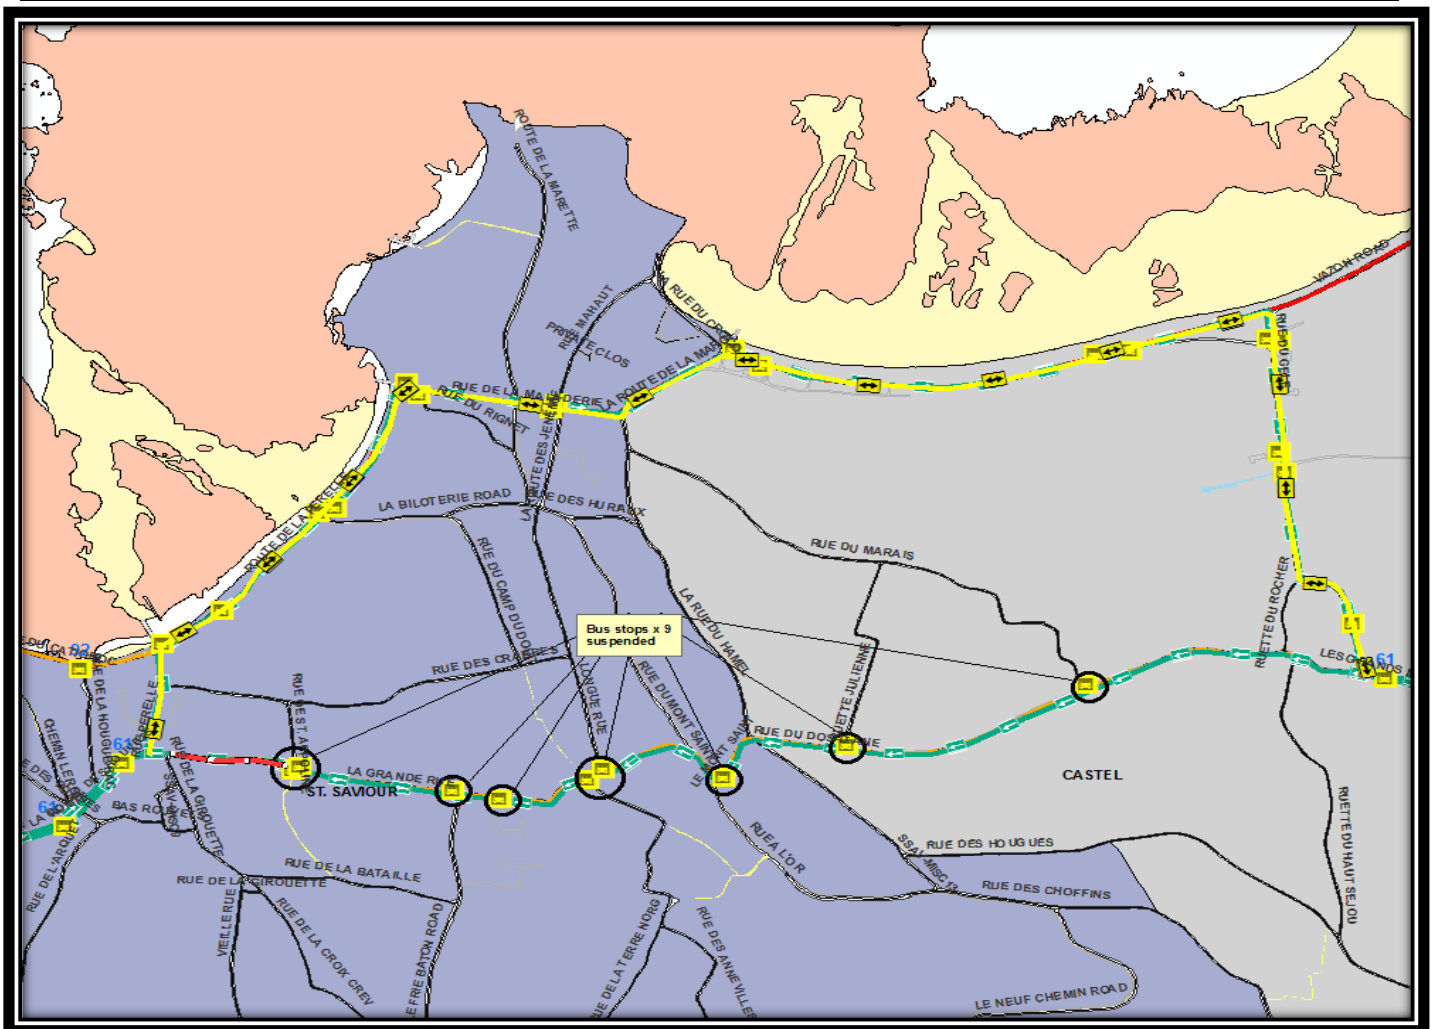

**SCHEDULED BUS DIVERSION INFORMATION**

Road affected: **La Grande Rue, St Saviour**  
 Traffic Management: Closure  
 Reason for works: New Water Service  
 Dates: 18<sup>th</sup> – 21<sup>st</sup> April 2017

Bus Routes effected:	61.	
Diversion route:	Inbound:	Perelle Road – Route de La Perelle – Rue de La Maladerie – Route de La Margion – Vazon Coast Road – Rue du Gele – Back on route.
	Outbound:	Rue du Gele – Vazon Coast Road – Route de La Margion – Rue de La Maladerie – Route de La Perelle – Perelle Road – Back on route
Notes:	None	

For further information on scheduled bus diversions affected by current and future road closures please call CT Plus on 700456 or consult [www.buses.gg](http://www.buses.gg).

Please note the vehicle diversions may differ to the above and can be viewed on [www.iris.gov.gg](http://www.iris.gov.gg)