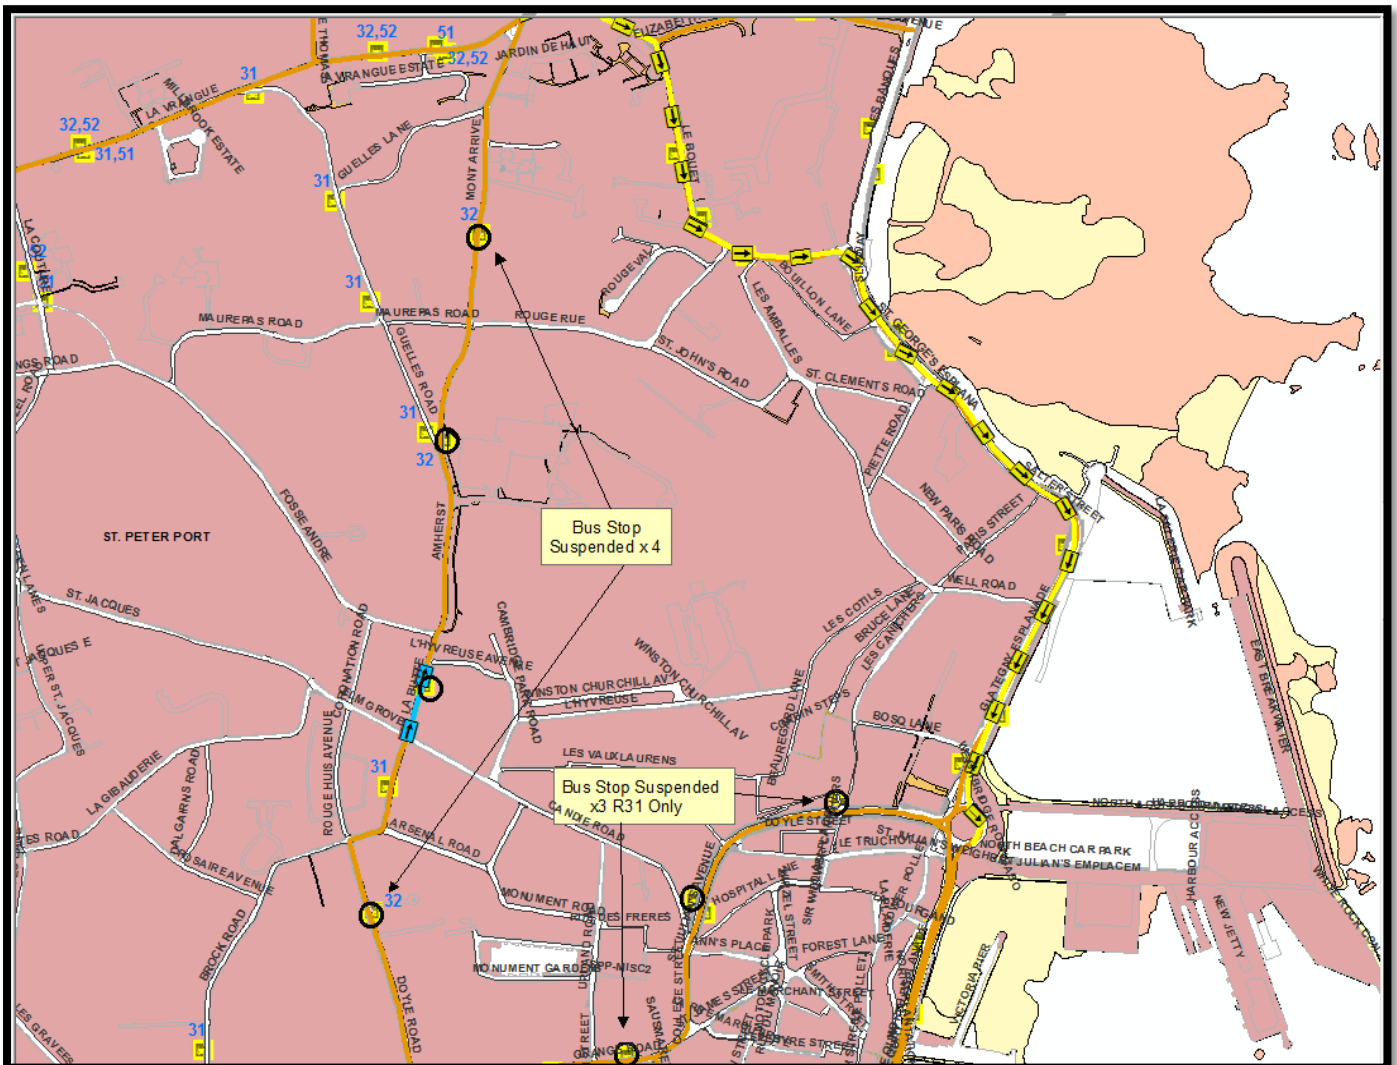

SCHEDULED BUS DIVERSION INFORMATION

Road affected: **La Butte, St Peter Port**
 Traffic Management: **One-Way**
 Reason for works: **Scaffold**
 Dates: **16th – 27th April 2018**

Bus Routes affected:	32.	
Diversion route:	Inbound:	Le Bouet – St Georges Esplanade – Gategny Esplanade – Back on route.
	Outbound:	None.
Notes:	None	

For further information on scheduled bus diversions affected by current and future road closures please call CT Plus on 700456 or consult www.buses.gg.

Please note the vehicle diversions may differ to the above and can be viewed on www.iris.gov.gg