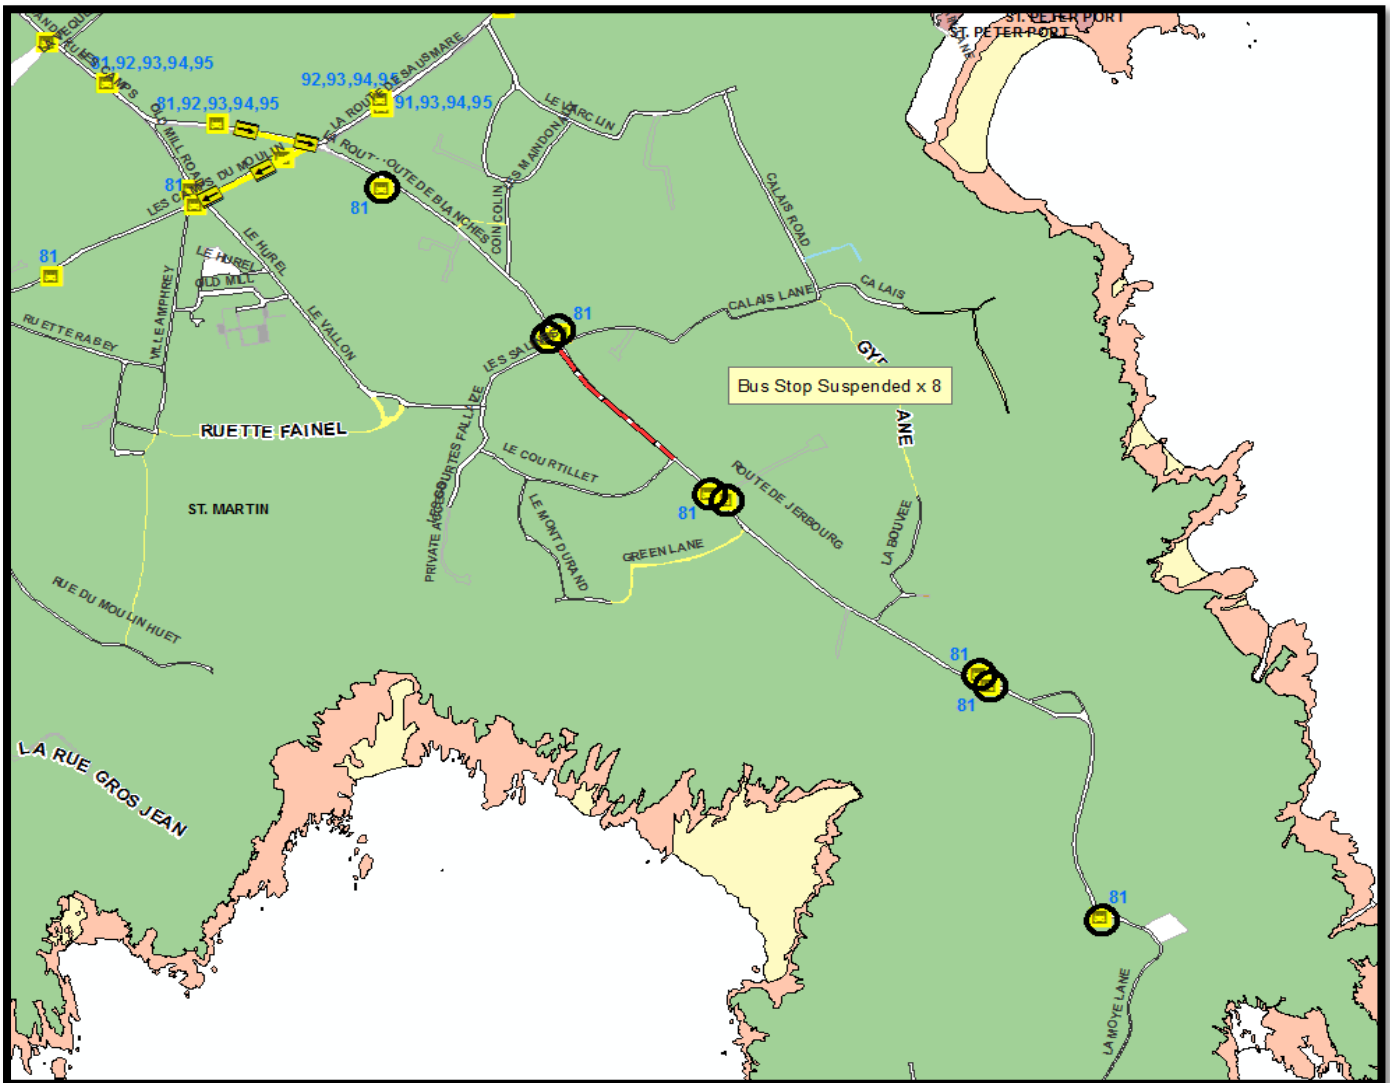

**SCHEDULED BUS DIVERSION INFORMATION**

Road affected: **Jerbourg Road, St Martin**  
 Traffic Management: Closure (Emergency)  
 Reason for works: New Pillar Service  
 Dates: **16<sup>th</sup> – 26<sup>th</sup> April 2018**

<b>Bus Routes effected:</b>	<b>81.</b>	
Diversion route:	Inbound:	None.
	Outbound:	Normal route missing out Route de Jerbourg.
Notes:	None	

For further information on scheduled bus diversions affected by current and future road closures please call CT Plus on 700456 or consult [www.buses.gg](http://www.buses.gg).