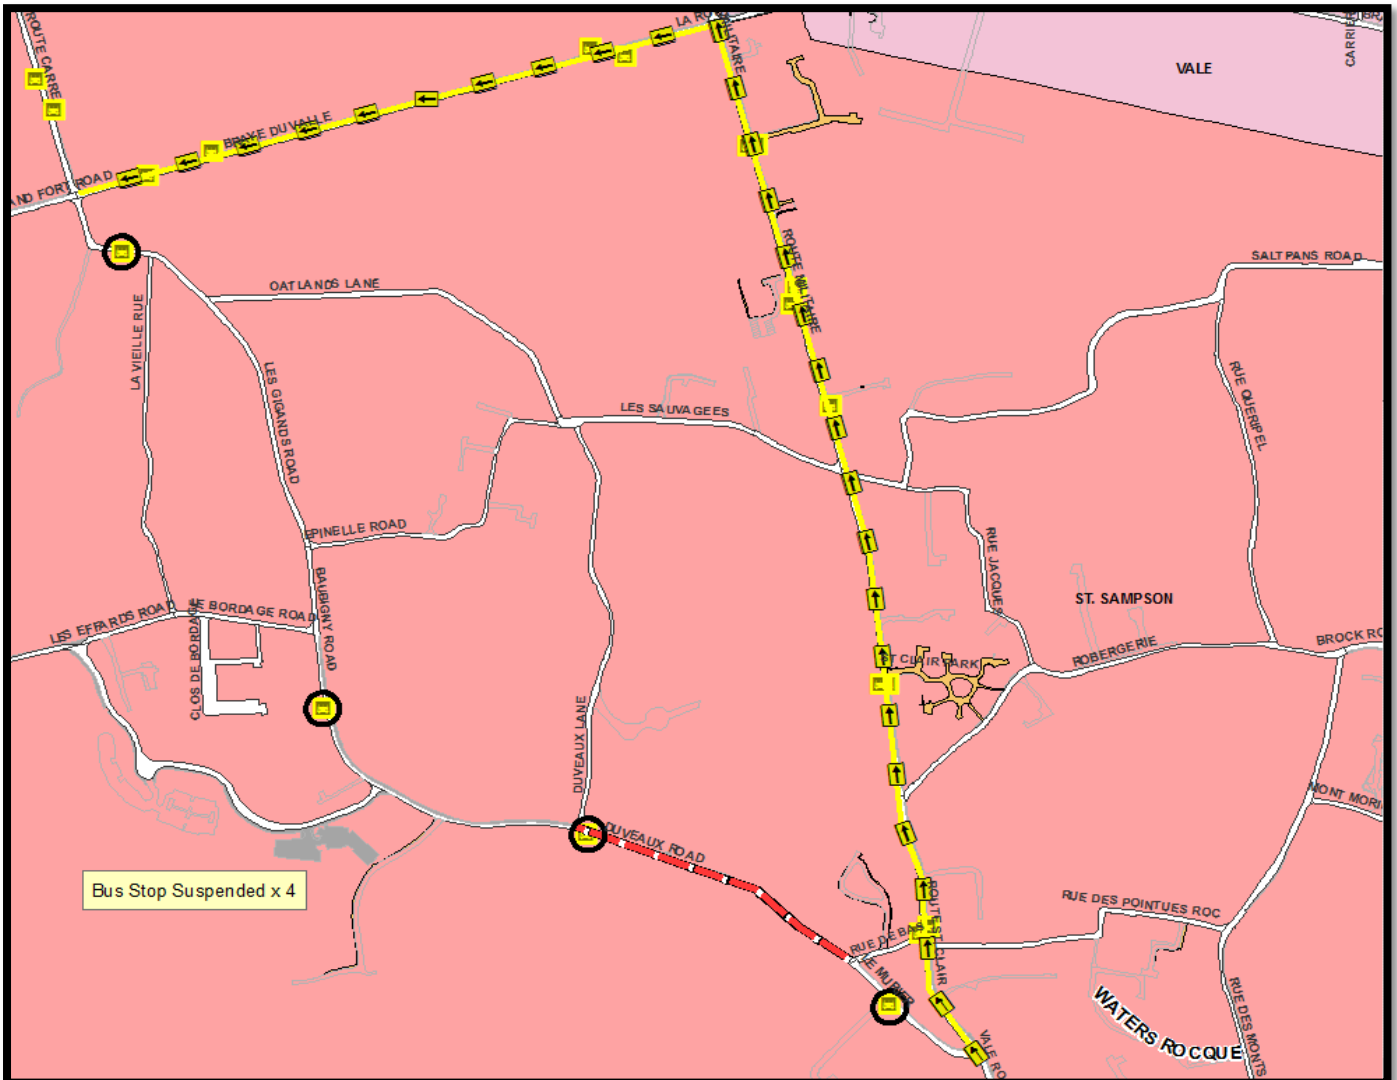

SCHEDULED BUS DIVERSION INFORMATION

Road affected: **Duveaux Road, St Sampson**
 Traffic Management: Closure
 Reason for works: Installation of services
 Dates: 19th – 21st April 2017

Bus Routes effected:	21.	
Diversion route:	Inbound:	None.
	Outbound:	Route St Clair – Route Militaire – Braye du Valle – Back on route.
Notes:	None	

For further information on scheduled bus diversions affected by current and future road closures please call CT Plus on 700456 or consult www.buses.gg.

Please note the vehicle diversions may differ to the above and can be viewed on www.iris.gov.gg