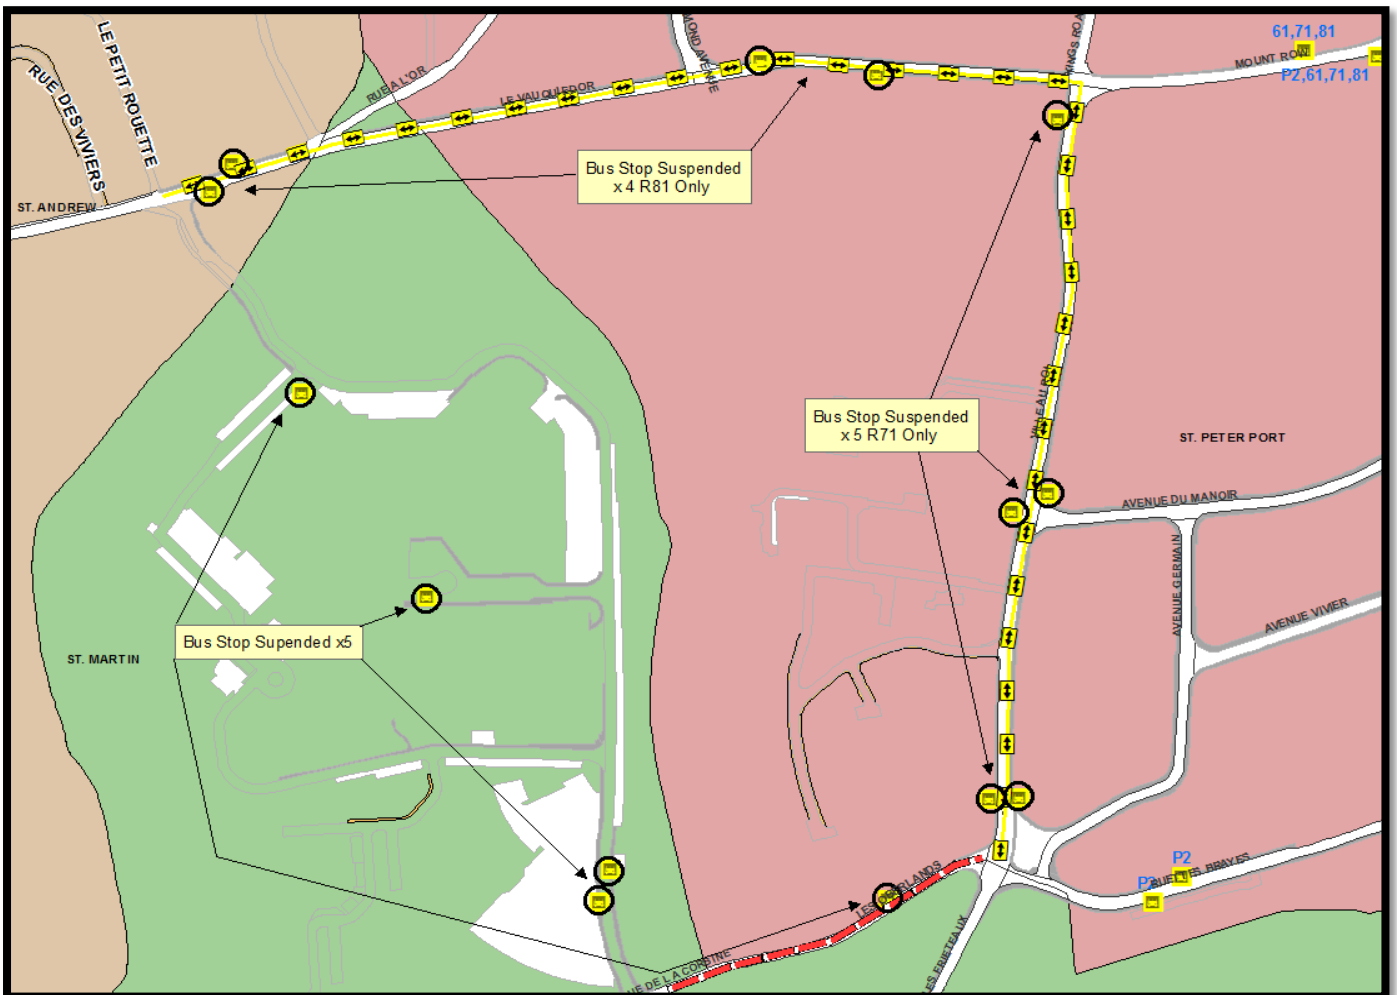

SCHEDULED BUS DIVERSION INFORMATION

Road affected: **Les Oberlands, St Peter Port**
 Traffic Management: **Closure**
 Reason for works: **Service Upgrade**
 Dates: **Tuesday 24th – Friday 27th November**

Bus Routes affected:	P2, 60, 61, 71, 81.	
Diversion route:	Outbound:	P2: Ville au Roi – Le Vauquiedor– Back on route. 60,61,71: Le Vauquiedor – Back on route. 81: Ville au Roi – Back on route.
	Inbound:	P2: Le Vauquiedor – Ville au Roi – Back on route. 60,61,71: Le Vauquiedor – Back on route. 81: Ville au Roi –Back on route.
Notes:	None	

For further information on scheduled bus diversions affected by current and future road closures please call CT Plus on 700456 or consult www.buses.gg.

Please note the vehicle diversions may differ to the above and can be viewed on www.iris.gov.gg