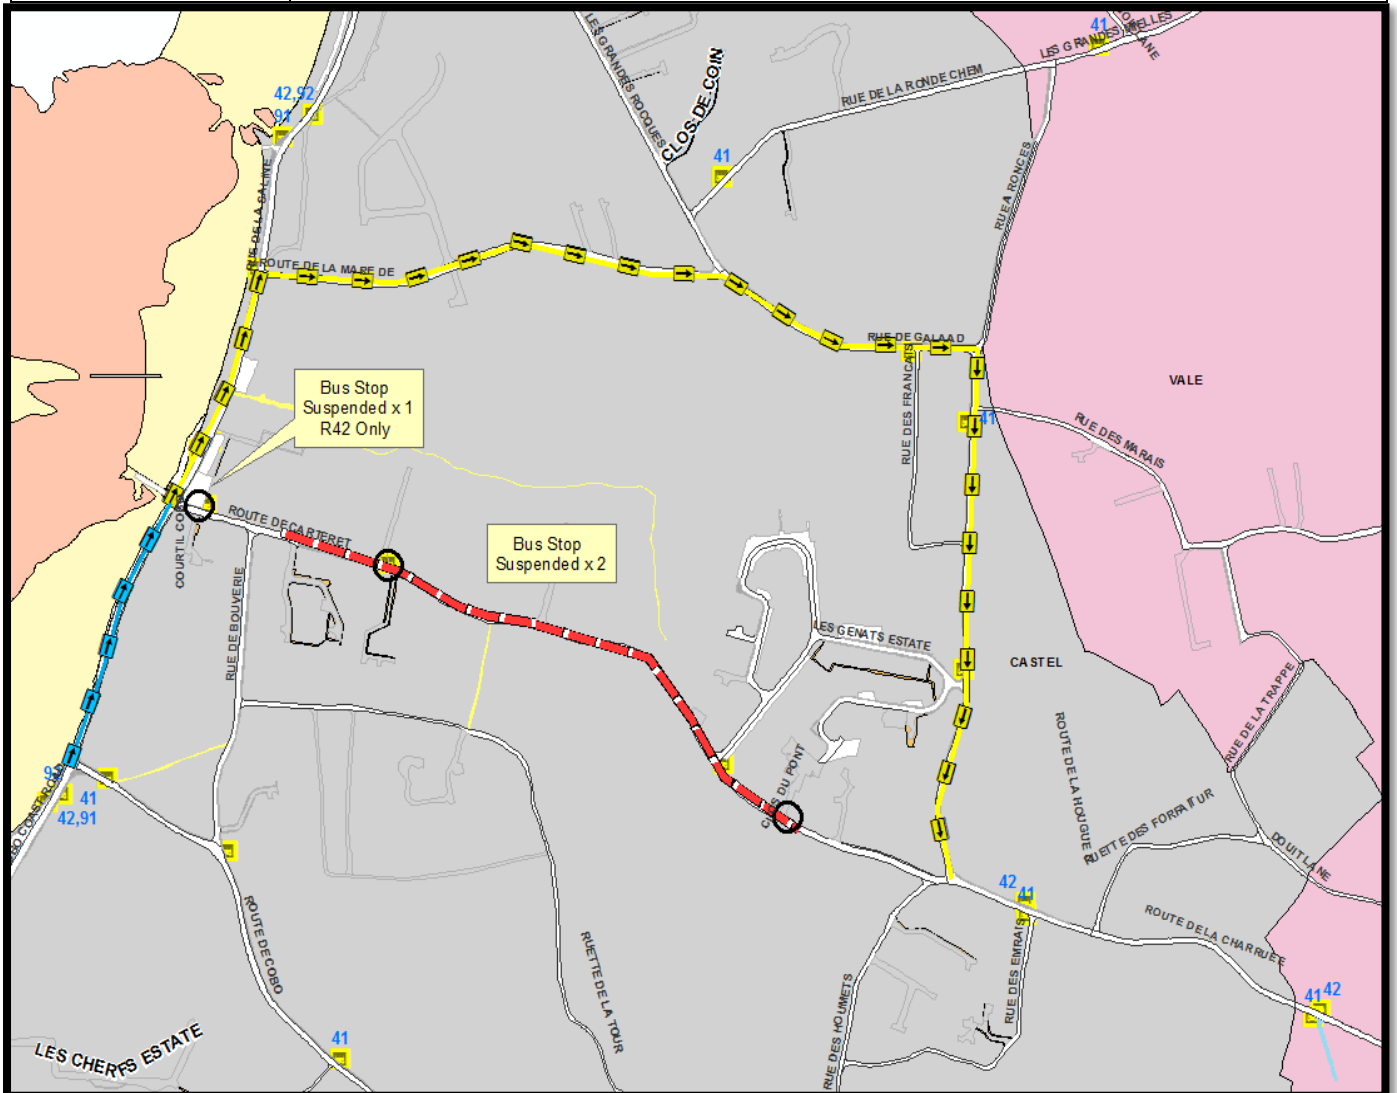

SCHEDULED BUS DIVERSION INFORMATION

Road affected: **Route de Carteret, Castel**
 Traffic Management: **Closure**
 Reason for works: **Burst Water Main**
 Dates: **Monday 23rd – Tuesday 24th November 2020**

Bus Routes affected:	42.	
Diversion route:	Inbound:	Route de La Mare de Carteret – Rue de Galaad – Route de La Hougue du Pommier – Back on route.
	Outbound:	None.
Notes:		

For further information on scheduled bus diversions affected by current and future road closures please call CT Plus on 700456 or consult www.buses.gg.