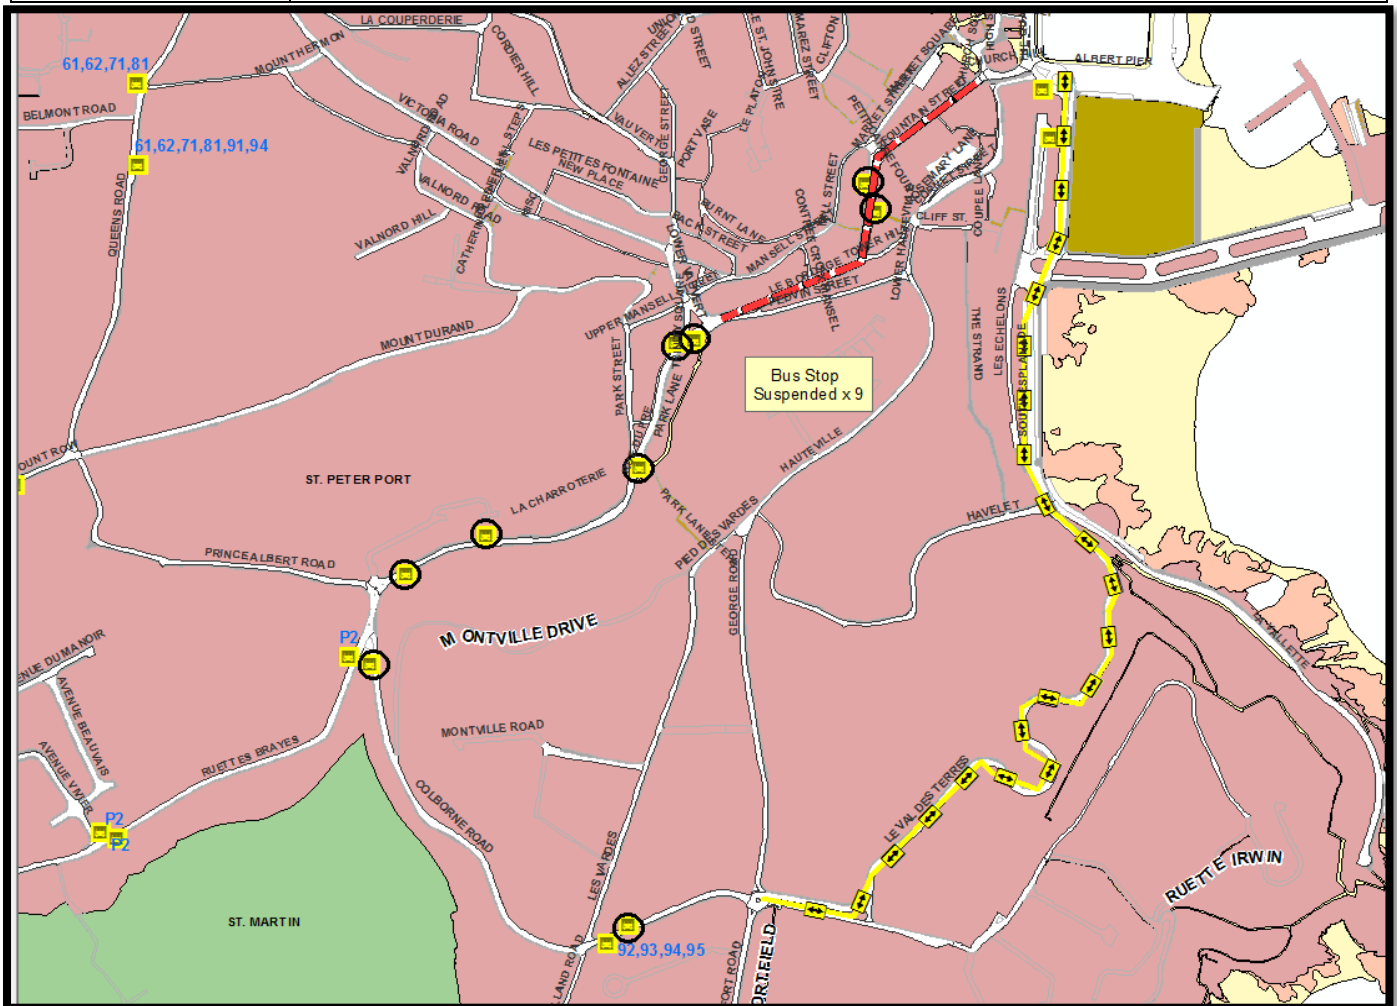

SCHEDULED BUS DIVERSION INFORMATION

Road affected: **Fountain Street, St Peter Port**
 Traffic Management: **Closure**
 Reason for works: **Christmas Lights**
 Dates: **Sunday 25TH OCTOBER 2020**

Bus Routes affected:	P2, 91, 92, 93, 94, 95.	
Diversion route:	Inbound:	Le Val des Terres – Back on route.
	Outbound:	Le Val des Terres – Back on route.
Notes:	None	

For further information on scheduled bus diversions affected by current and future road closures please call CT Plus on 700456 or consult www.buses.gg.

Please note the vehicle diversions may differ to the above and can be viewed on www.iris.gov.gg