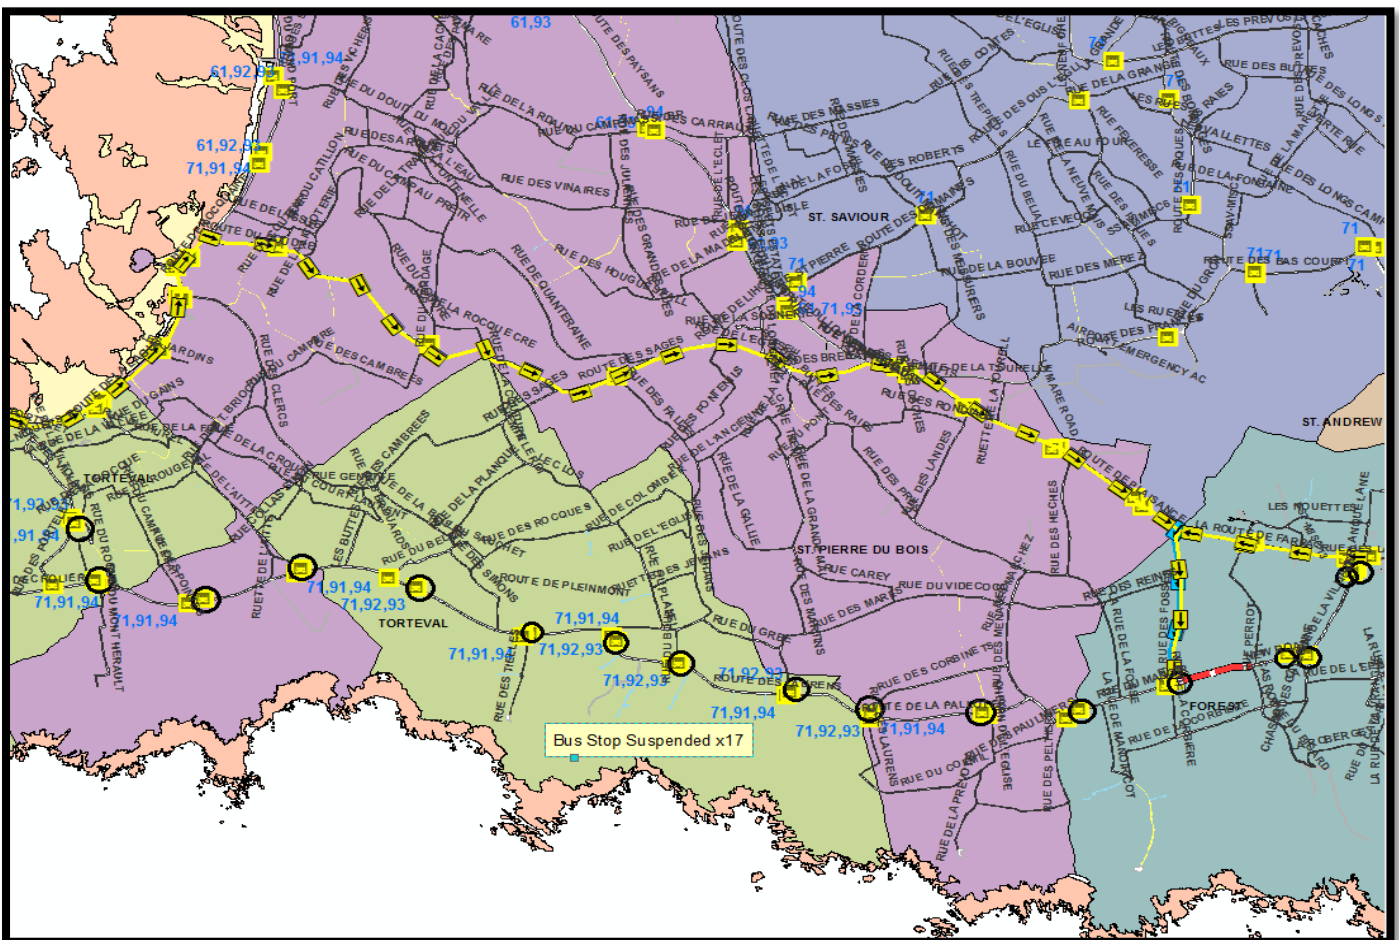

SCHEDULED AND SCHOOL BUS DIVERSION INFORMATION

Road affected: **Rue du Manoir, Torteval**
 Traffic Management: **Closure**
 Reason for works:
 Dates: **Wednesday 21st – Friday 23rd October 2020**

Bus routes affected:	Scheduled	71, 91, 92, 93, 94.
Diversion route (scheduled buses):	Inbound	92,93,71(PM): Turn at Imperial – Route de La Lague – Route du Coudre – Route Sages – Rue de L’Eglise – Les Buttes – Rue de Brehaut – Route de Plaisance – Route de Farras – Back on route.(71 up Route du Coudre – Back on route.
	Outbound	91, 94, 71(AM) Route de Farras – (Old Passiflora Hotel) Vacheul Lane - Rue des Fosses (One-Way) – Back on route.
Notes:	SCHOOLS G5B	

For further information on scheduled bus diversions affected by current and future road closures please call CT Plus on 700456 or consult www.buses.gg.

Please note the vehicle diversions may differ to the above and can be viewed on www.iris.gov.gg

Contractors providing school bus services that may be effected, are reminded to notify schools of any changes to routes, pick-up or drop-off points.