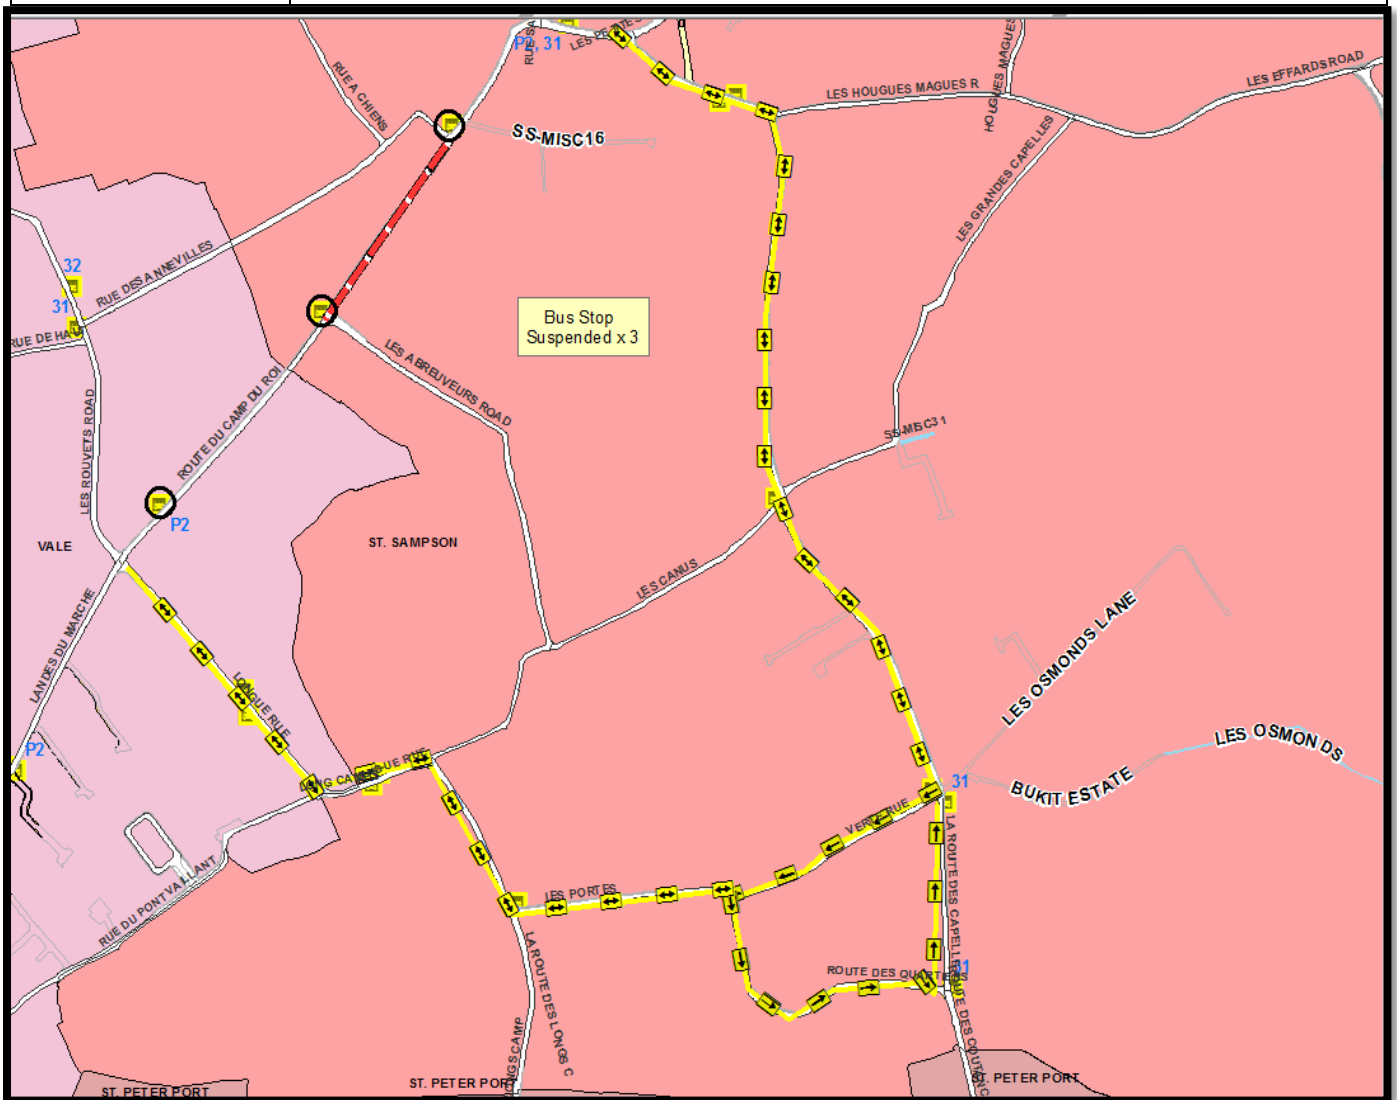

**SCHEDULED BUS DIVERSION INFORMATION**

Road affected: **Route du Camp du Roi, St Sampson**  
 Traffic Management: **Closure**  
 Reason for works: **Gsy water CCTV investigation**  
 Dates: **Tuesday 20<sup>th</sup> and Wednesday 21<sup>st</sup> Oct 2020 between 9 am and 3 pm**

|                      |                           |  |
|----------------------|---------------------------|--|
| Bus Routes affected: | <b>P2.</b>                |  |
| Diversion route:     | <b>Inbound:</b>           | La Route des Capelles – Verte Rue – Les Portes – La Route des Long Camps – Longue Rue – Back on route.         |
|                      | <b>Outbound:</b>          | Longue Rue – La Route des Long Camps – Les Portes – Rue des Quartiers – La Route des Capelles – Back on route. |
| Notes:               | <b>SCHOOLS: G1A, G1B,</b> |  |

For further information on scheduled bus diversions affected by current and future road closures please call CT Plus on 700456 or consult [www.buses.gg](http://www.buses.gg).

Please note the vehicle diversions may differ to the above and can be viewed on [www.iris.gov.gg](http://www.iris.gov.gg)