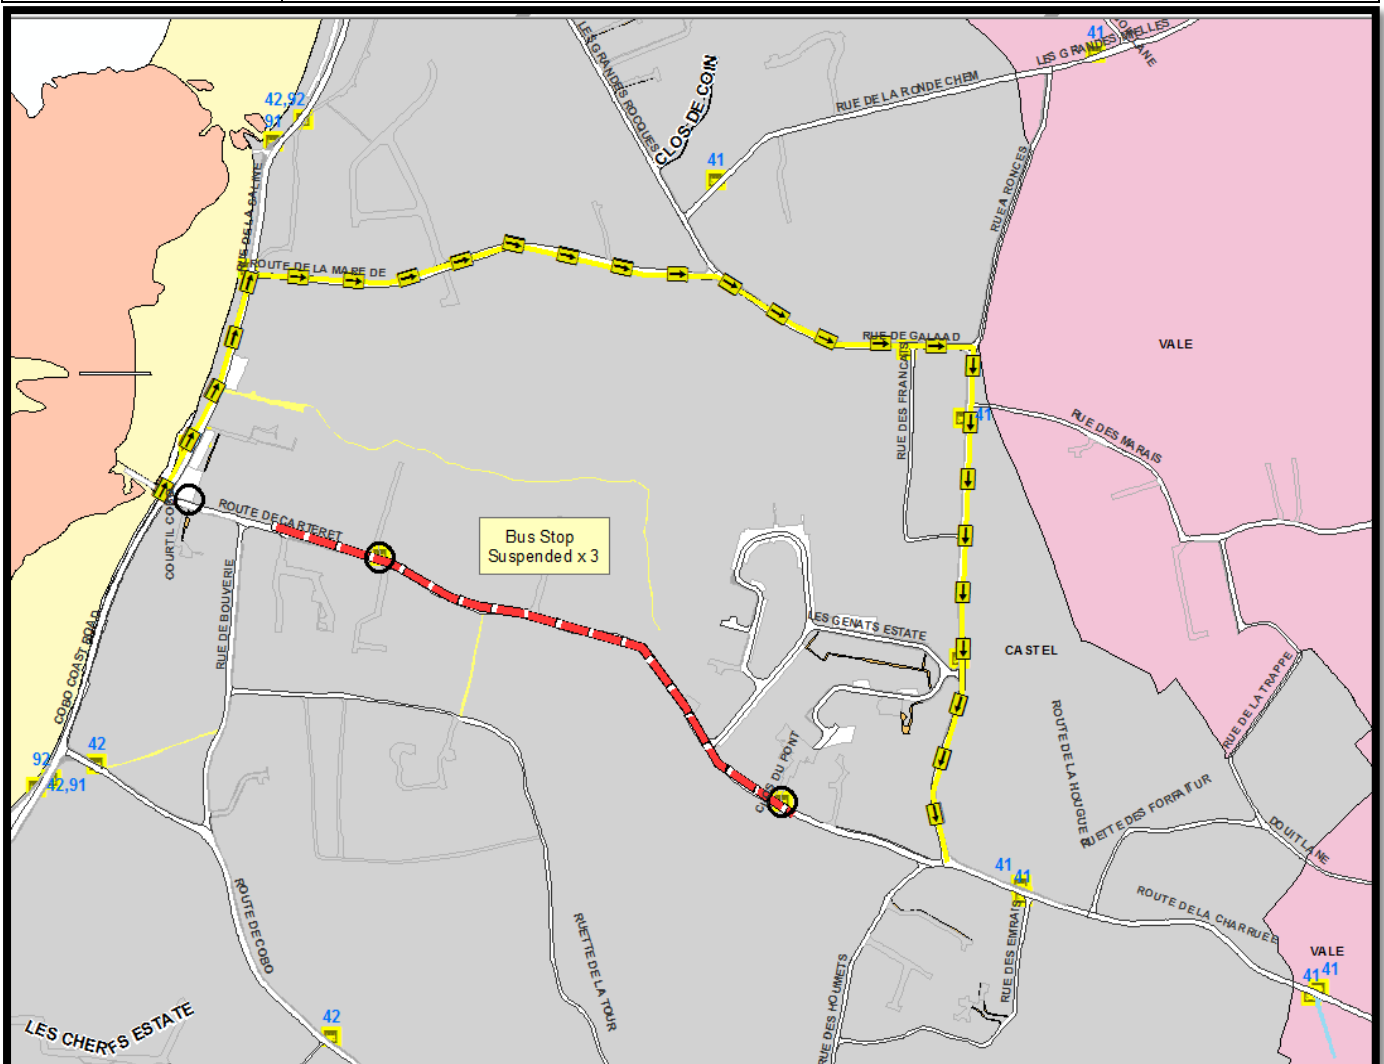

SCHEDULED BUS DIVERSION INFORMATION

Road affected: **Route de Carteret, Castel**
 Traffic Management: **Closure**
 Reason for works: **Network Upgrade**
 Dates: **Monday 07th - Friday 25th September 2020**

Bus Routes affected:	42.	
Diversion route:	Inbound:	Route de La Mare de Carteret – Rue de Galaad – Route de La Hougue du Pommier – Back on route.
	Outbound:	None.
Notes:	None	

For further information on scheduled bus diversions affected by current and future road closures please call CT Plus on 700456 or consult www.buses.gg.