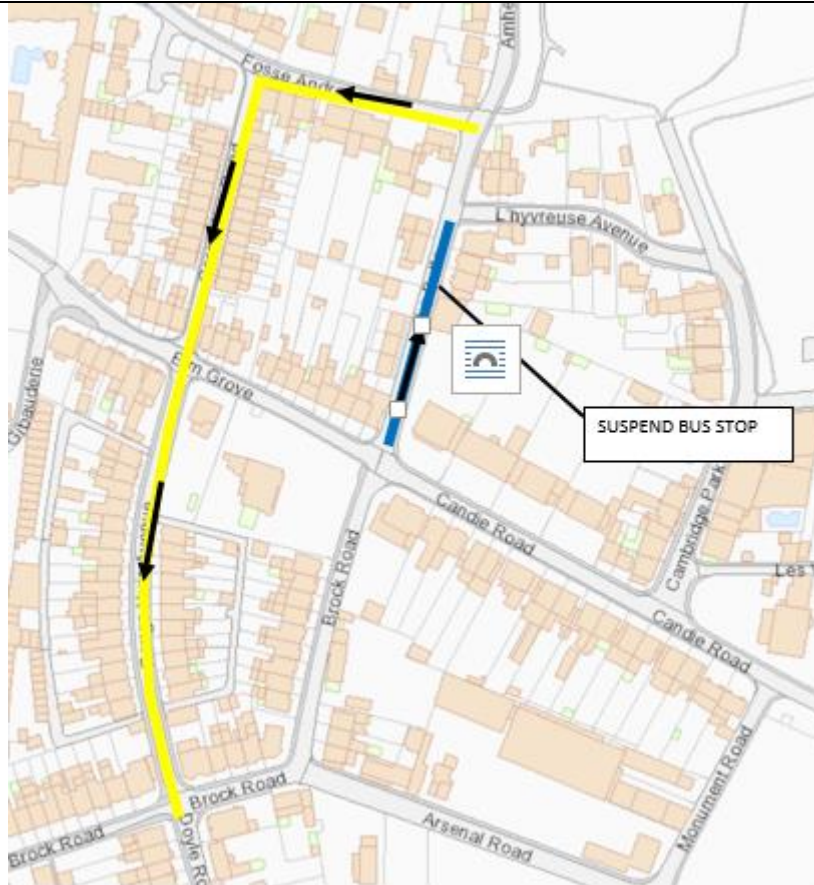

SCHEDULED BUS DIVERSION INFORMATION

Road affected: **La Butte, St Peter Port**
 Traffic Management: **One-Way (North Bound)**
 Reason for works: **Scaffold**
 Dates: **Wednesday 29th July – Wednesday 5th August 2020**

Bus Routes affected:	32.	
Diversion route:	Inbound:	Fosse Andre – Coronation Road – Rouge Huis Avenue – Back on route
	Outbound:	None.
Notes:	None	

For further information on scheduled bus diversions affected by current and future road closures please call CT Plus on 700456 or consult www.buses.gg.