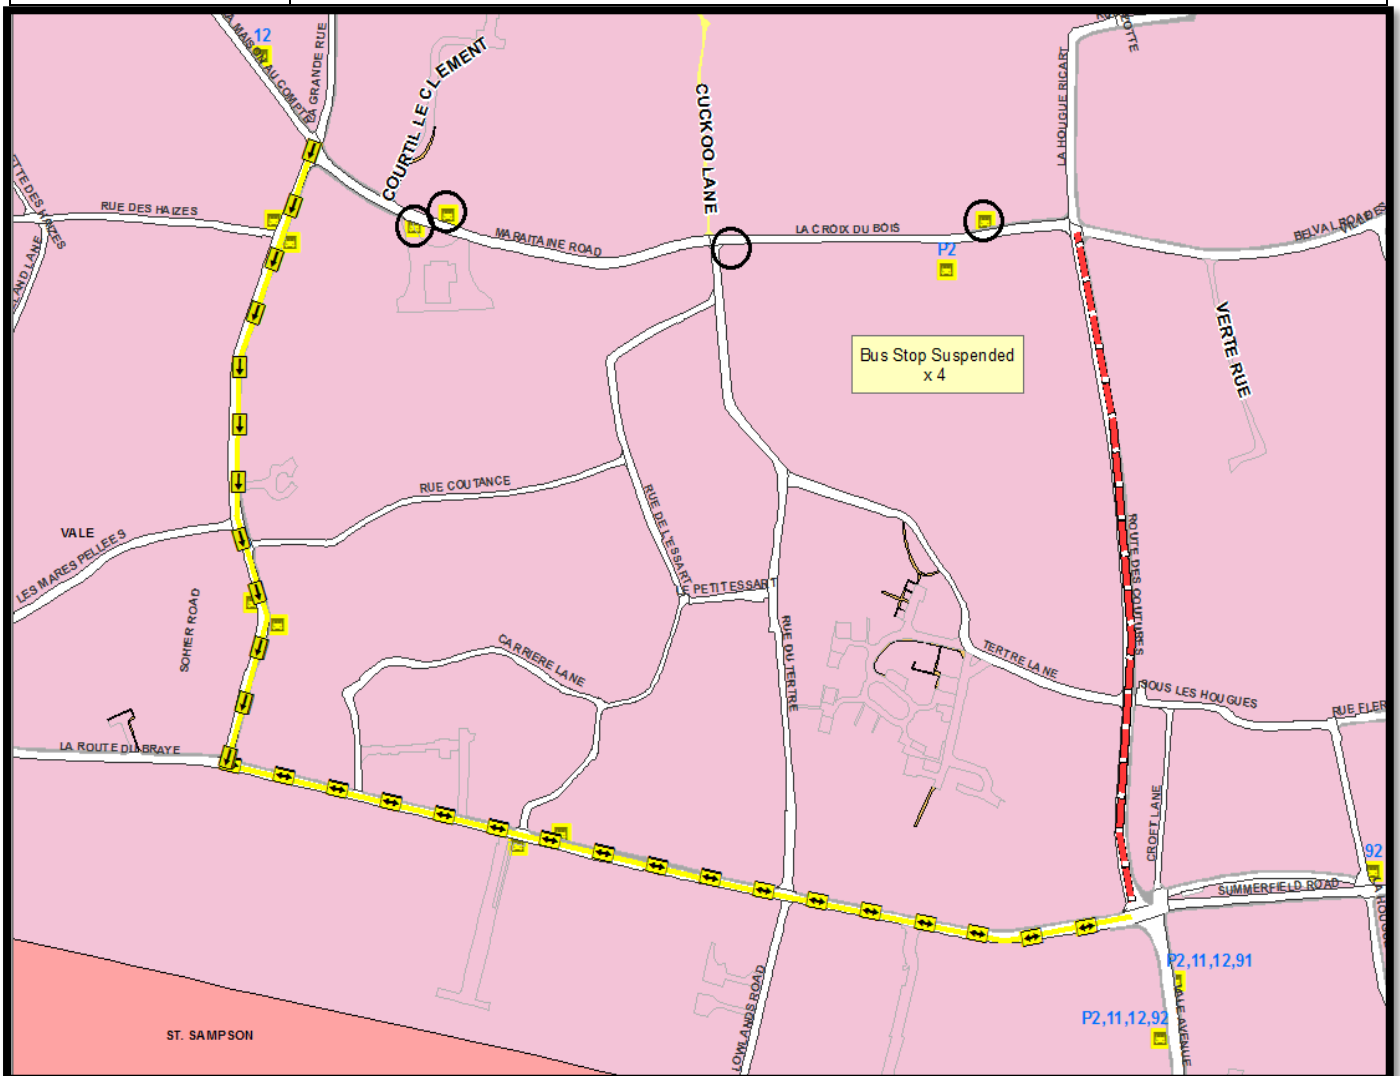

SCHEDULED BUS DIVERSION INFORMATION

Road affected: **Route des Coutures, Vale**
 Traffic Management: **Closure**
 Reason for works: **New Service**
 Dates: **Wednesday 22nd July – Thursday 3rd September 2020**

Bus Routes affected:	P2,13.	
Diversion route:	Outbound:	P2: Braye Road – Back on route.
	Inbound:	P2: Braye Road – Back on route. 13: Sohier Rd - Braye Road – Back on route.
Notes:	None	

For further information on scheduled bus diversions affected by current and future road closures please call CT Plus on 700456 or consult www.buses.gg.