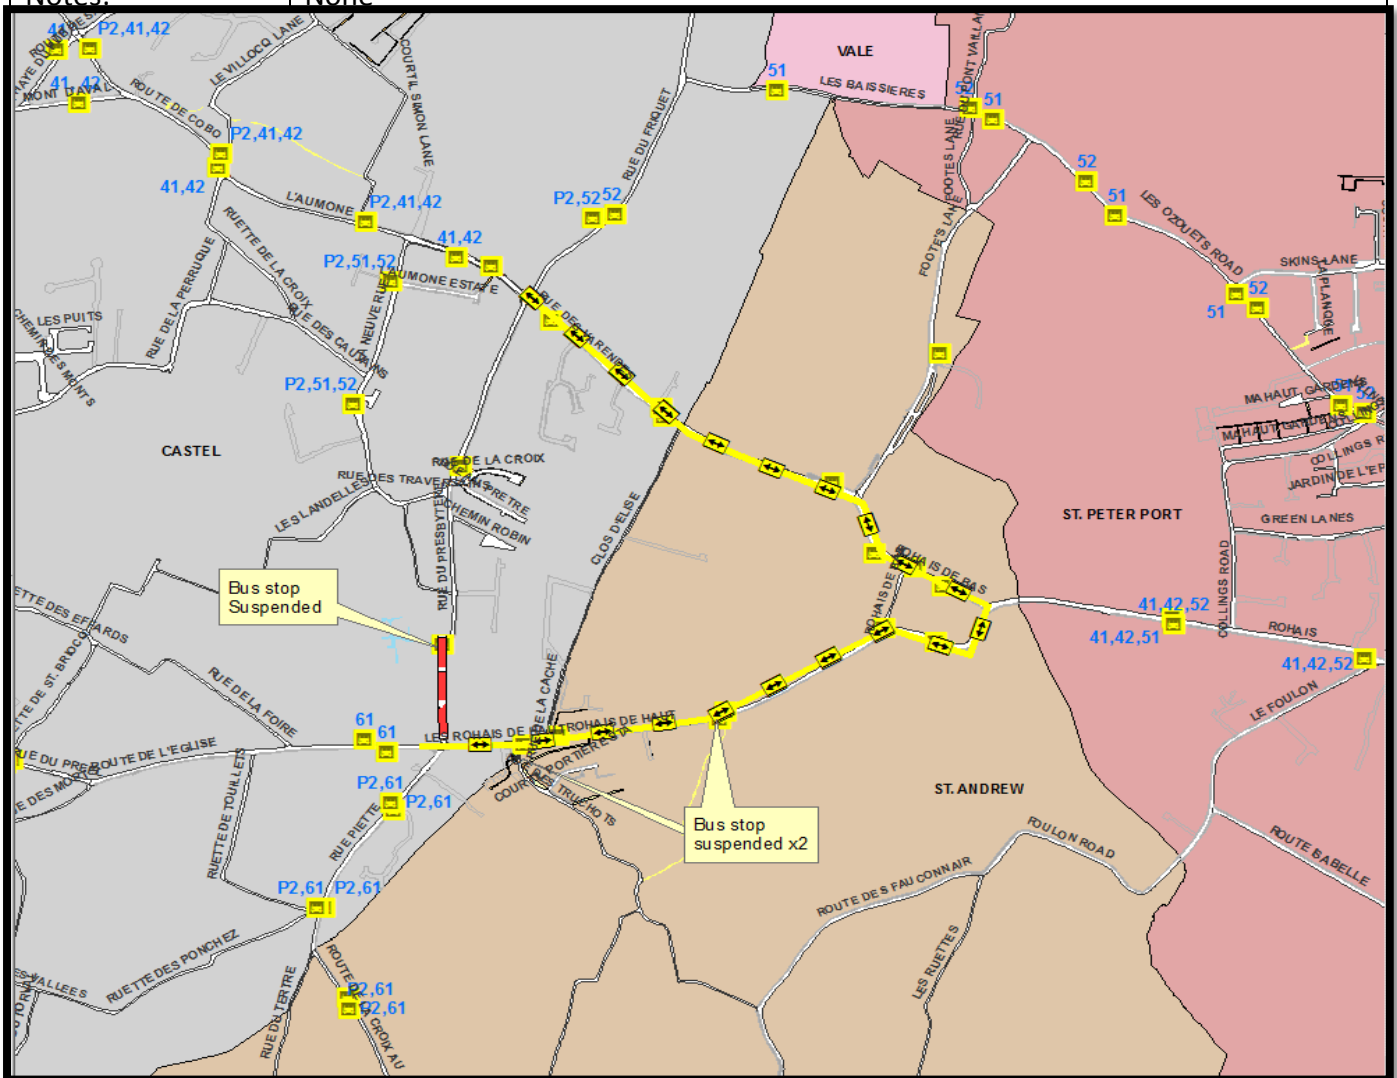

SCHEDULED BUS DIVERSION INFORMATION

Road affected: Rue du Presbytere, Castel
 Traffic Management: Closure
 Reason for works: Faulty Electricity Cable (Emergency)
 Dates: Thursday 25TH – Tuesday 30TH JUNE 2020

Bus Routes effected:	51, 52.	
Diversion route:	Inbound:	51: L’Aumone – Les Varendes – Rohais de Bas – Back on route. P2: La Varendes – Rohais de Bas – Rohais de Haut – Back on route.
	Outbound:	52: Rohais de Bas – Les Varendes – Rectory Hill – La Neuve Rue – Back on route. P2: Rohais de Haut – Rohais de Bas – La Varendes – Rectory Hill Loop – Back on route.
Notes:	None	

For further information on scheduled bus diversions affected by current and future road closures please call CT Plus on 700456 or consult www.buses.gg.

Please note the vehicle diversions may differ to the above and can be viewed on www.iris.gov.gg