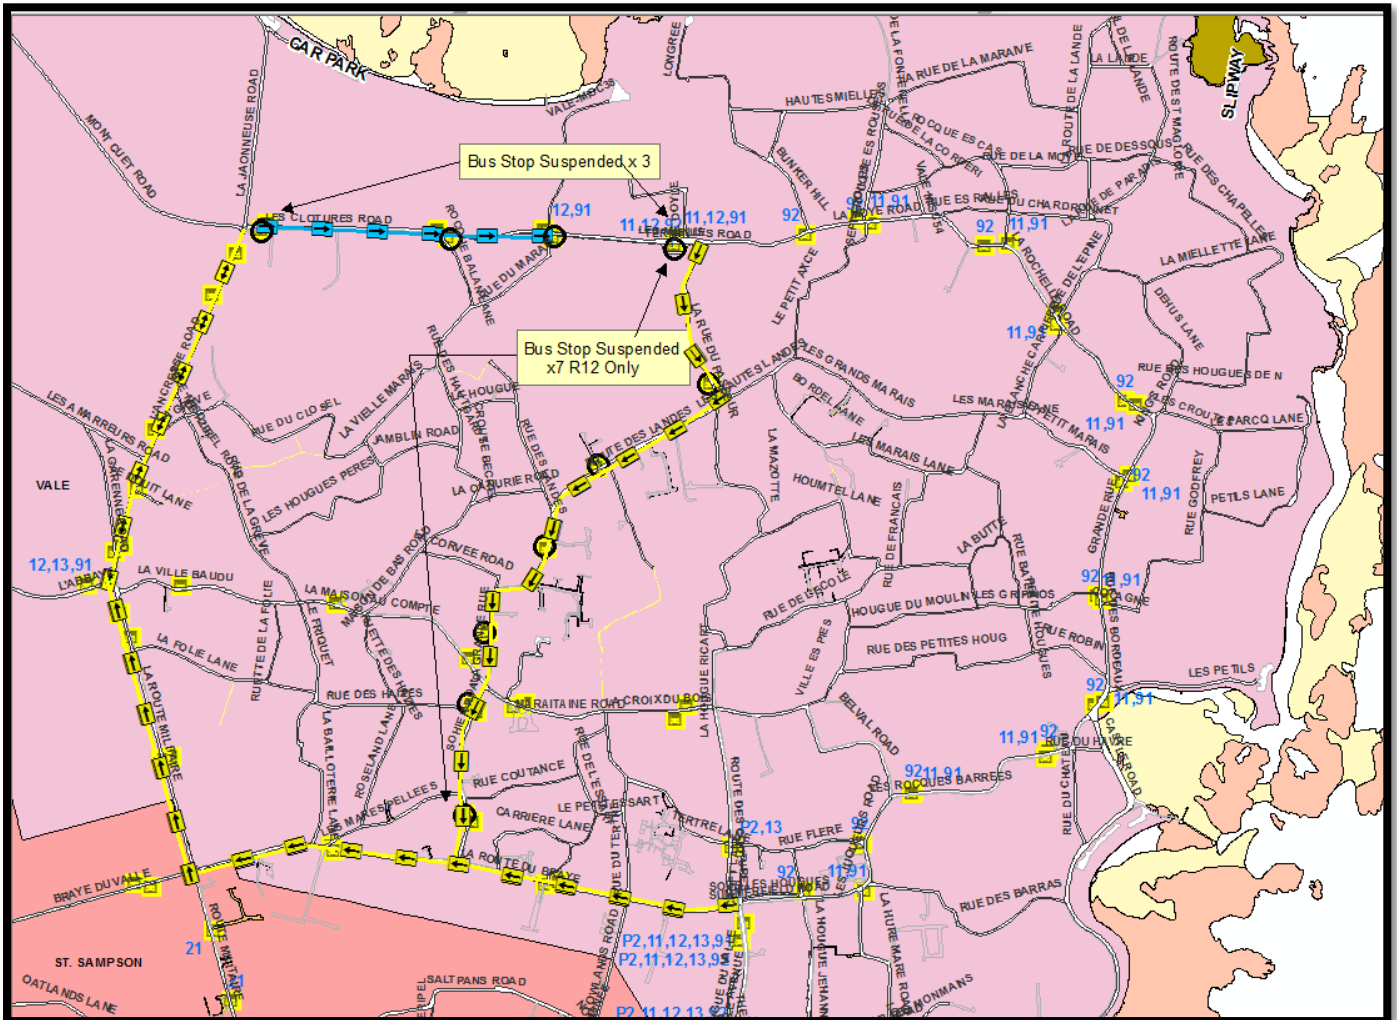

SCHEDULED BUS DIVERSION INFORMATION

Road affected: **Les Clotures Road, Vale**
 Traffic Management: **One Way (East Bound)**
 Reason for works: **Rebuild Substation**
 Dates: **Monday 22nd June – Wednesday 12th Aug 2020**

Bus Routes affected:	12, 92.
Diversion route:	Outbound: 12: From Crossways – Route Militaire - L'Ancrese Road – Jaonneuse Road – To Pembroke - (back on route) 92: Route du Passeur – Route des Landes – Grande Rue – Sohier Road – Braye Road – Route Militaire – Lancrese Rd - Jaonneuse Road – to Pembroke (back on route)
	Inbound: None.
Notes:	Schools S5A, G1A

For further information on scheduled bus diversions affected by current and future road closures please call CT Plus on 700456 or consult www.buses.gg.

Please note the vehicle diversions may differ to the above and can be viewed on www.iris.gov.gg