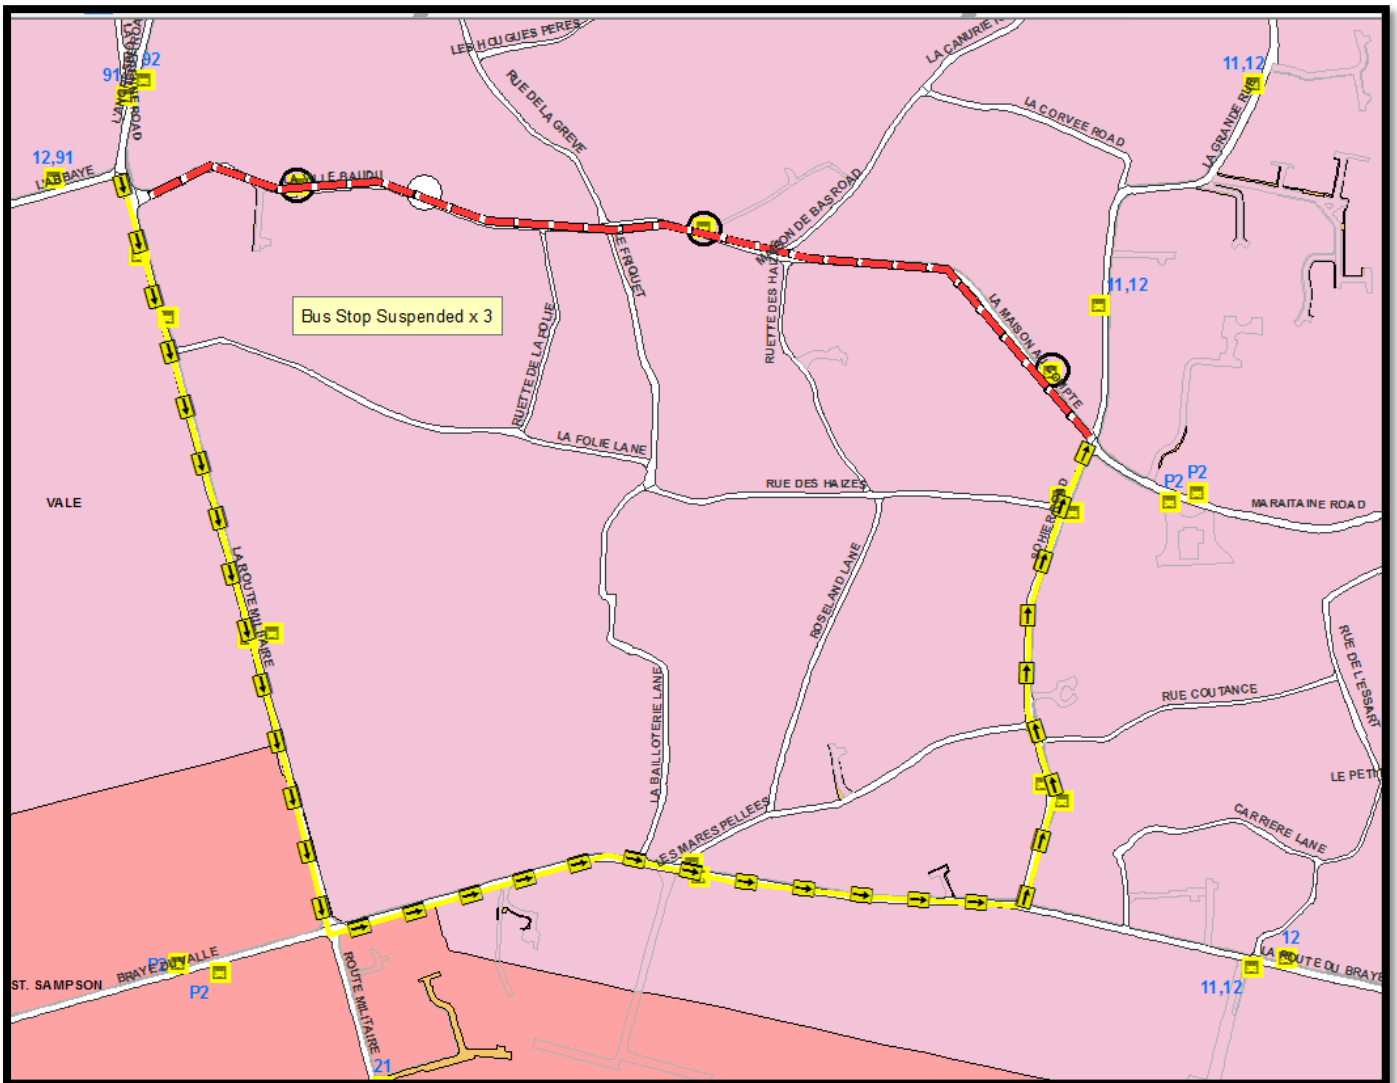

SCHEDULED BUS DIVERSION INFORMATION

Road affected: **La Ville Baudu, Vale**
 Traffic Management: **Closure**
 Reason for works: **New Service**
 Dates: **Tuesday 26th – Friday 29th May 2020**

Bus Routes affected:	13.	
Diversion route:	Inbound:	La Route Militaire – La Route du Bray – Sohier Road – Back on route.
	Outbound:	None.
Notes:	None	

For further information on scheduled bus diversions affected by current and future road closures please call CT Plus on 700456 or consult www.buses.gg.

Please note the vehicle diversions may differ to the above and can be viewed on www.iris.gov.gg