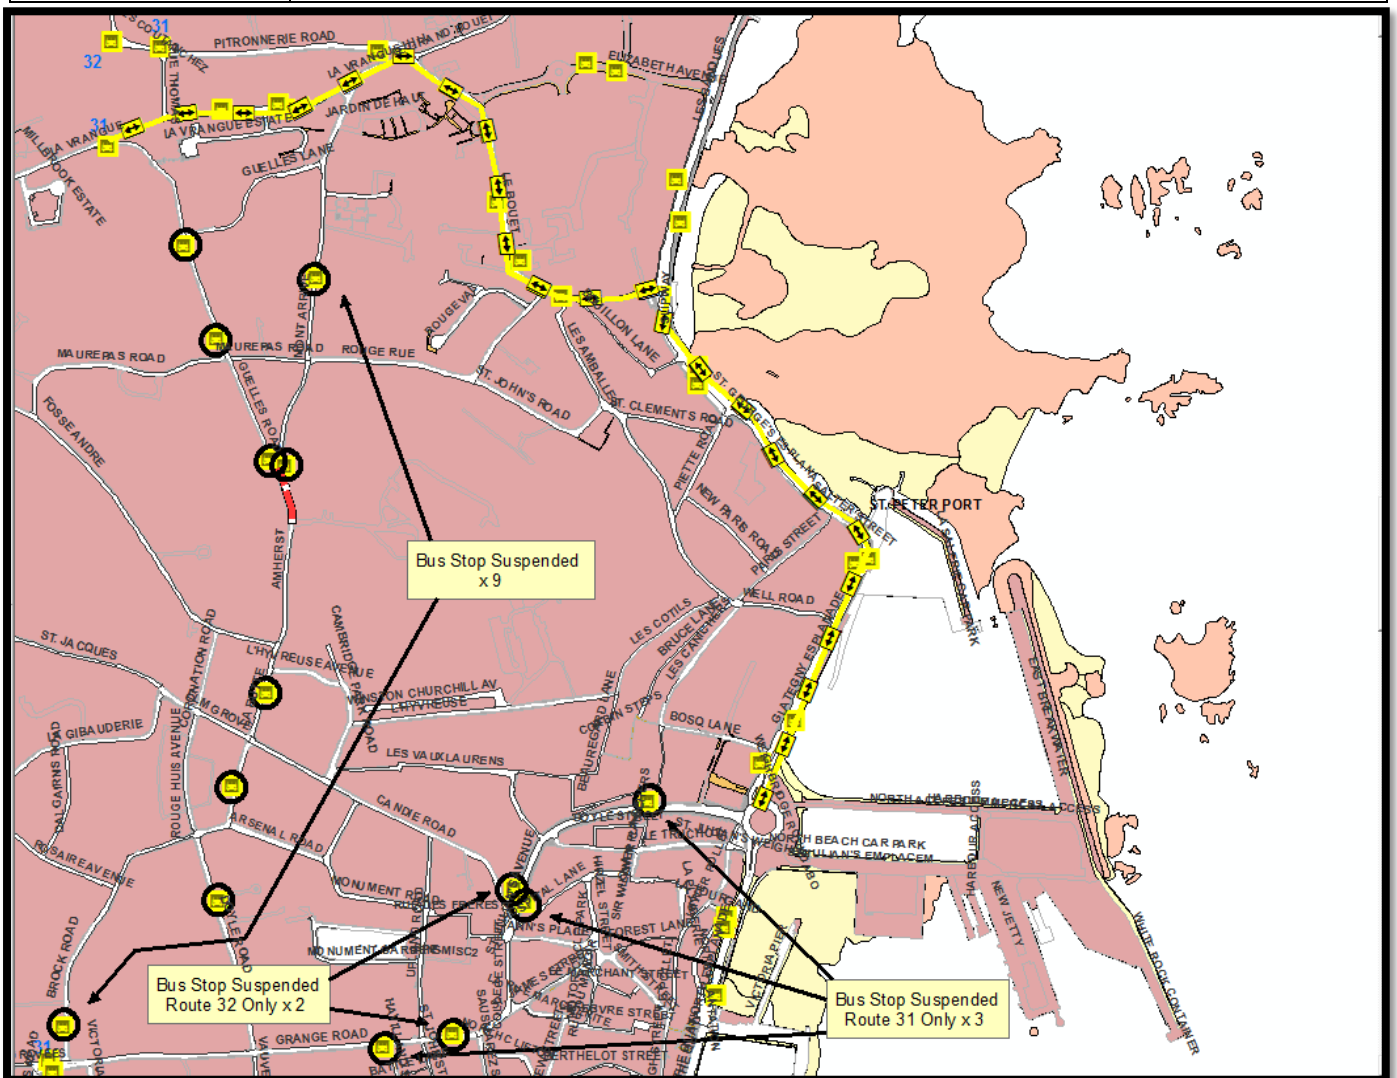

**SCHEDULED BUS DIVERSION INFORMATION**

Road affected: **Amherst Road, St Peter Port**  
 Traffic Management: **Closure**  
 Reason for works: **Electric connection.**  
 Dates: **TUES 26<sup>TH</sup> – THUR 28<sup>TH</sup> MAY 2020**

Bus Routes effected:	<b>31, 32.</b>	
Diversion route:	<b>Inbound:</b>	<b>32: La Vrangue – Le Bouet – St Georges Esplanade – Gategny Esplanade – Back on route.</b>
	<b>Outbound:</b>	<b>31: Gategny Esplanade – St Georges Esplanade – Le Bouet – La Vrangue – Back on route.</b>
Notes:	None	

For further information on scheduled bus diversions affected by current and future road closures please call CT Plus on 700456 or consult [www.buses.gg](http://www.buses.gg).

Please note the vehicle diversions may differ to the above and can be viewed on [www.iris.gov.gg](http://www.iris.gov.gg)

Contractors providing school bus services that may be effected, are reminded to notify schools of any changes to routes, pick-up or drop-off points.