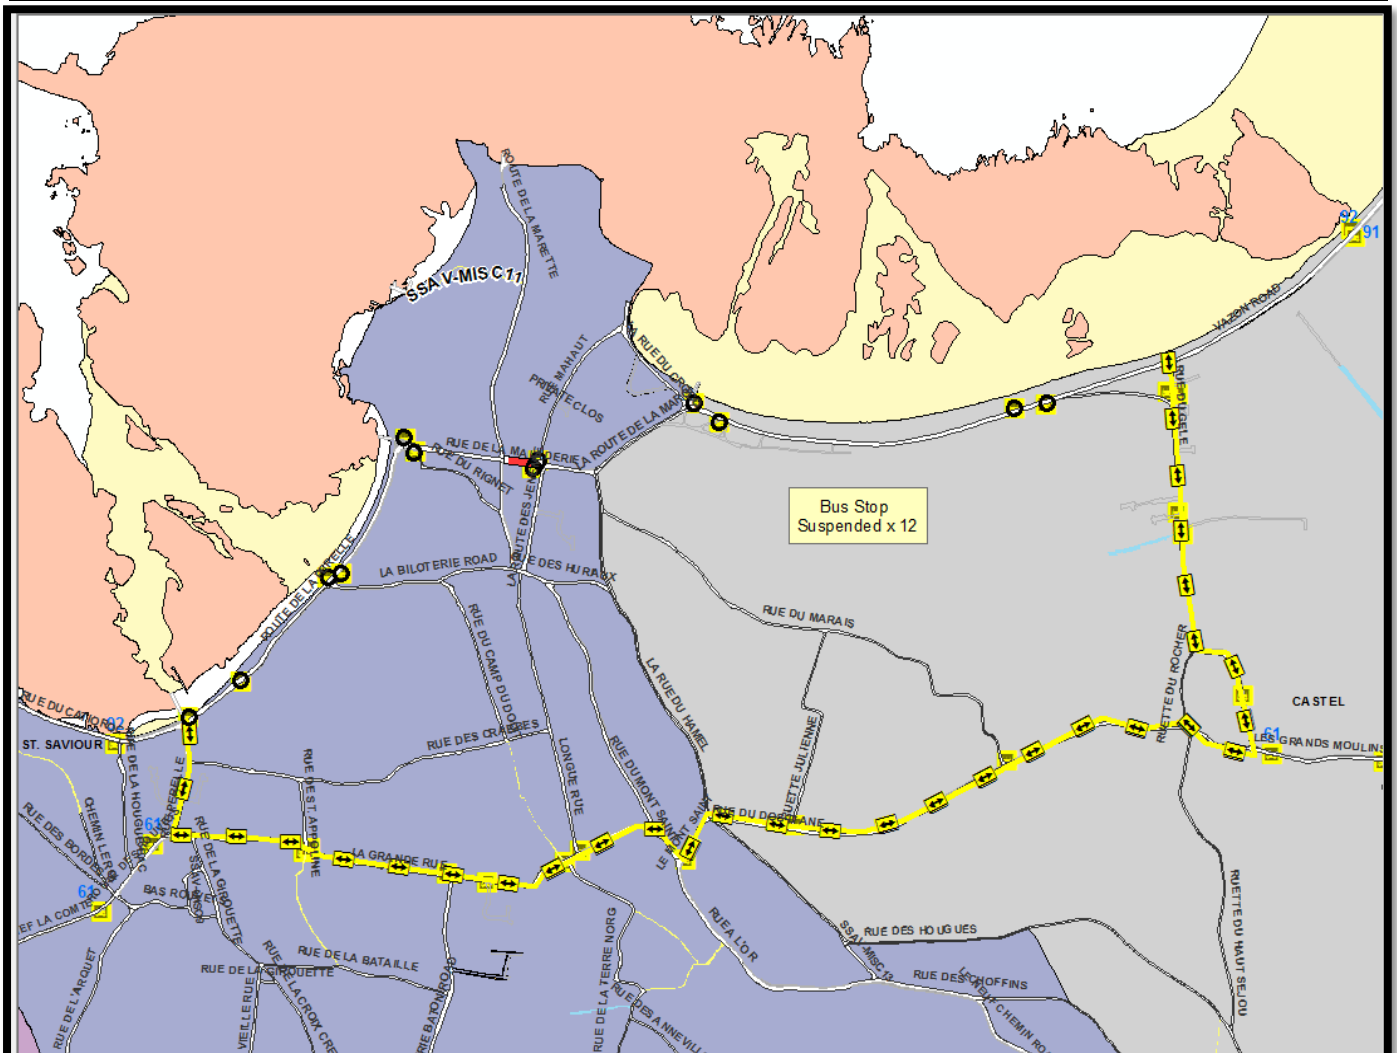

SCHEDULED BUS DIVERSION INFORMATION

Road affected: Rue de La Maladerie, Castel
 Traffic Management: Closure (Emergency)
 Reason for works: Faulty Electricity Cable.
 Dates: **Saturday 23RD May – UFN (Approx 10 days)**

Bus Routes affected:	91, 92.	
Diversion route:	Outbound:	91: Rue Perelle – La Grande Rue – Le Mont Saint – Rue du Dos D’Ane – Rue du Gele – Back on route.
	Inbound:	92: Rue du Gele – Rue du Dos D’Ane – Le Mont Saint – La Grande Rue – Rue Perelle – Back on route.
Notes:	None	

For further information on scheduled bus diversions affected by current and future road closures please call CT Plus on 700456 or consult www.buses.gg.

Please note the vehicle diversions may differ to the above and can be viewed on www.iris.gov.gg