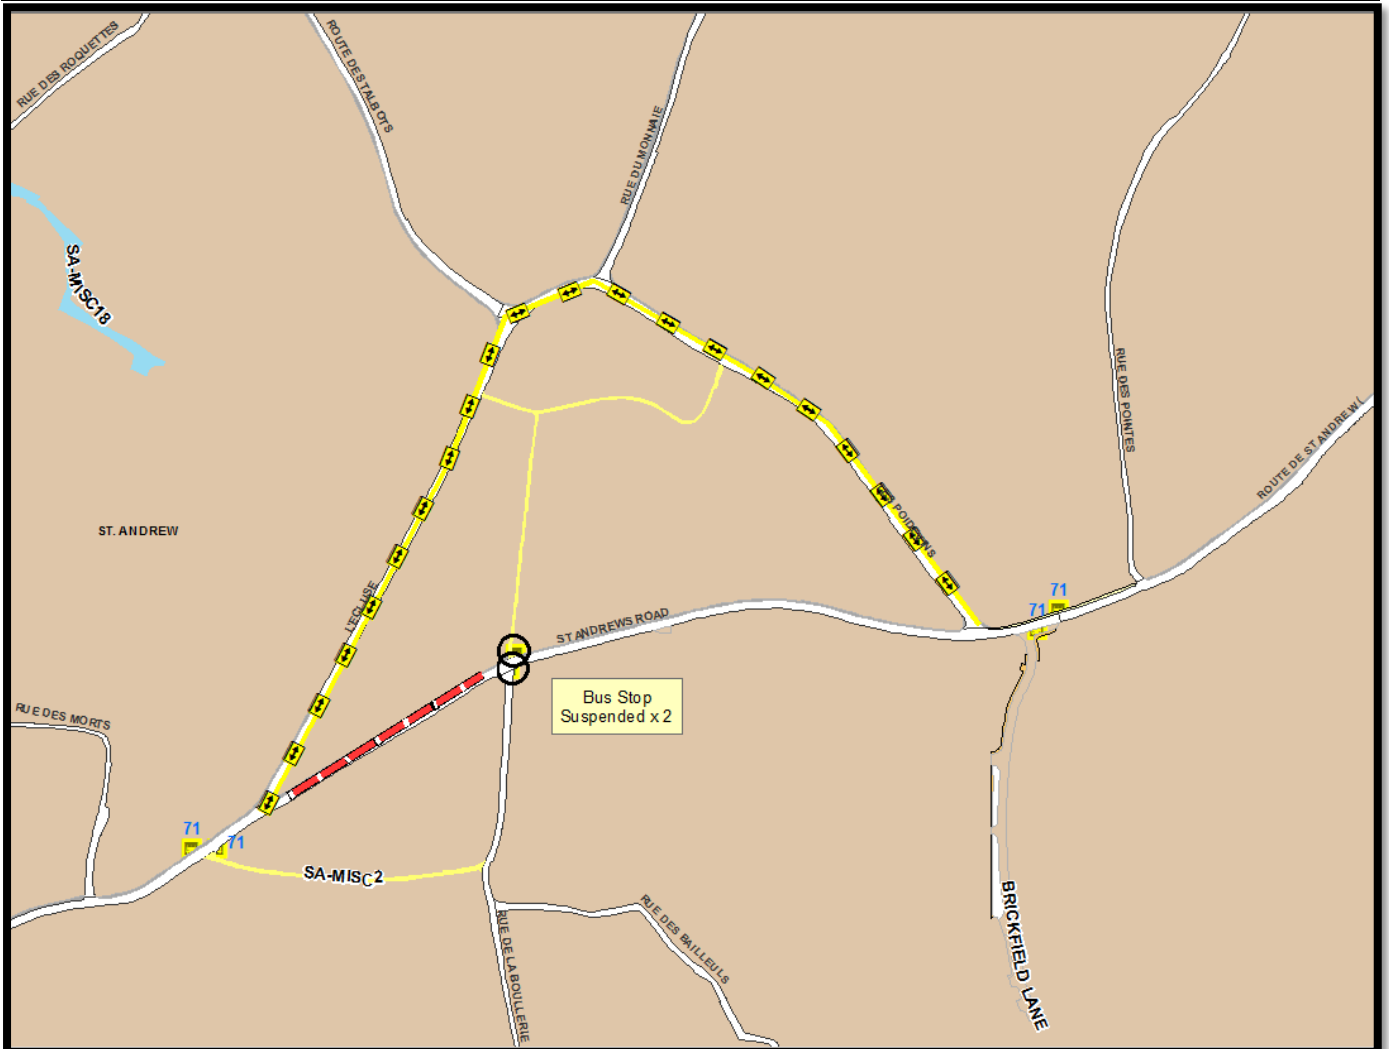

**SCHEDULED BUS DIVERSION INFORMATION**

Road affected: **St Andrews Road, St Andrew**  
 Traffic Management: **Closure**  
 Reason for works: **New Service**  
 Dates: **Friday 27<sup>th</sup> March 2020 7am to 5 pm**

Bus Routes affected:	<b>71.</b>	
Diversion route:	<b>Outbound:</b>	<b>Les Poidevins – L’Ecluse – Back on route.</b>
	<b>Inbound:</b>	<b>L’Ecluse – Les Poidevins - Back on route.</b>
Notes:	None	

For further information on scheduled bus diversions affected by current and future road closures please call CT Plus on 700456 or consult [www.buses.gg](http://www.buses.gg).