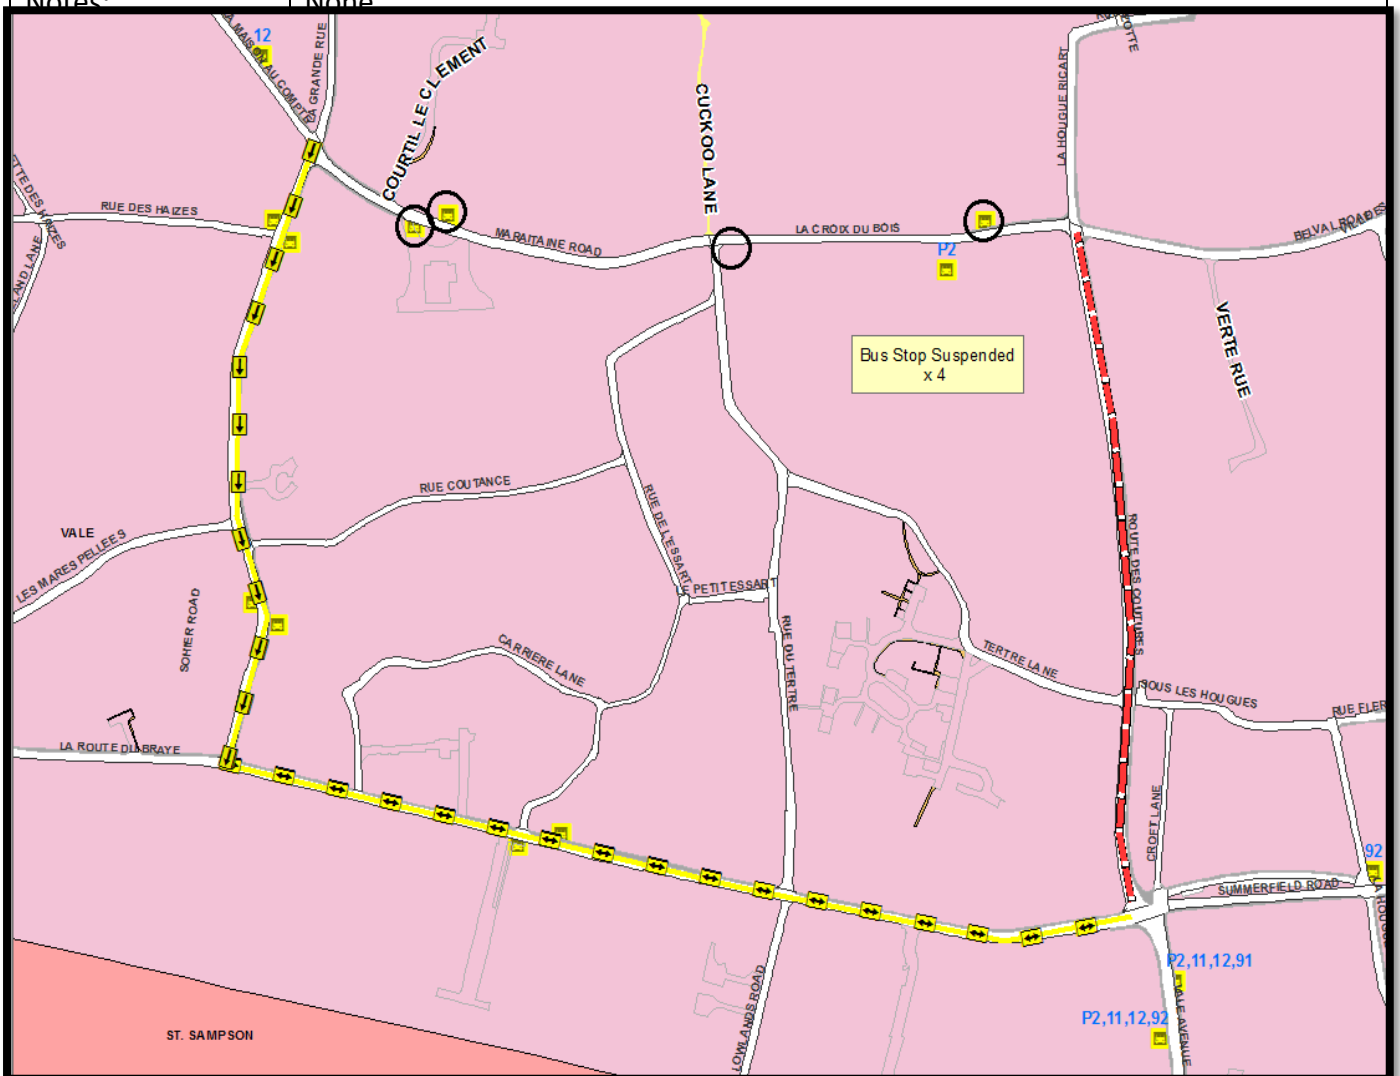

**SCHEDULED BUS DIVERSION INFORMATION**

Road affected: **Route des Coutures, Vale**  
 Traffic Management: **Closure**  
 Reason for works: **New Service**  
 Dates: **Monday 17<sup>th</sup> – Friday 21<sup>st</sup> February 2020**

Bus Routes affected:	<b>P2, 13.</b>	
Diversion route:	<b>Outbound:</b>	<b>P2: Braye Road – Back on route. (Will miss out on Sohier Road and Maritaine Road)</b>
	<b>Inbound:</b>	<b>13: Sohier Road – Braye Road – Back on route. P2: Braye Road – Back on route (Will miss Maritaine Road and Sohier Road)</b>
Notes:	None	

For further information on scheduled bus diversions affected by current and future road closures please call CT Plus on 700456 or consult [www.buses.gg](http://www.buses.gg).

Please note the vehicle diversions may differ to the above and can be viewed on [www.iris.gov.gg](http://www.iris.gov.gg)