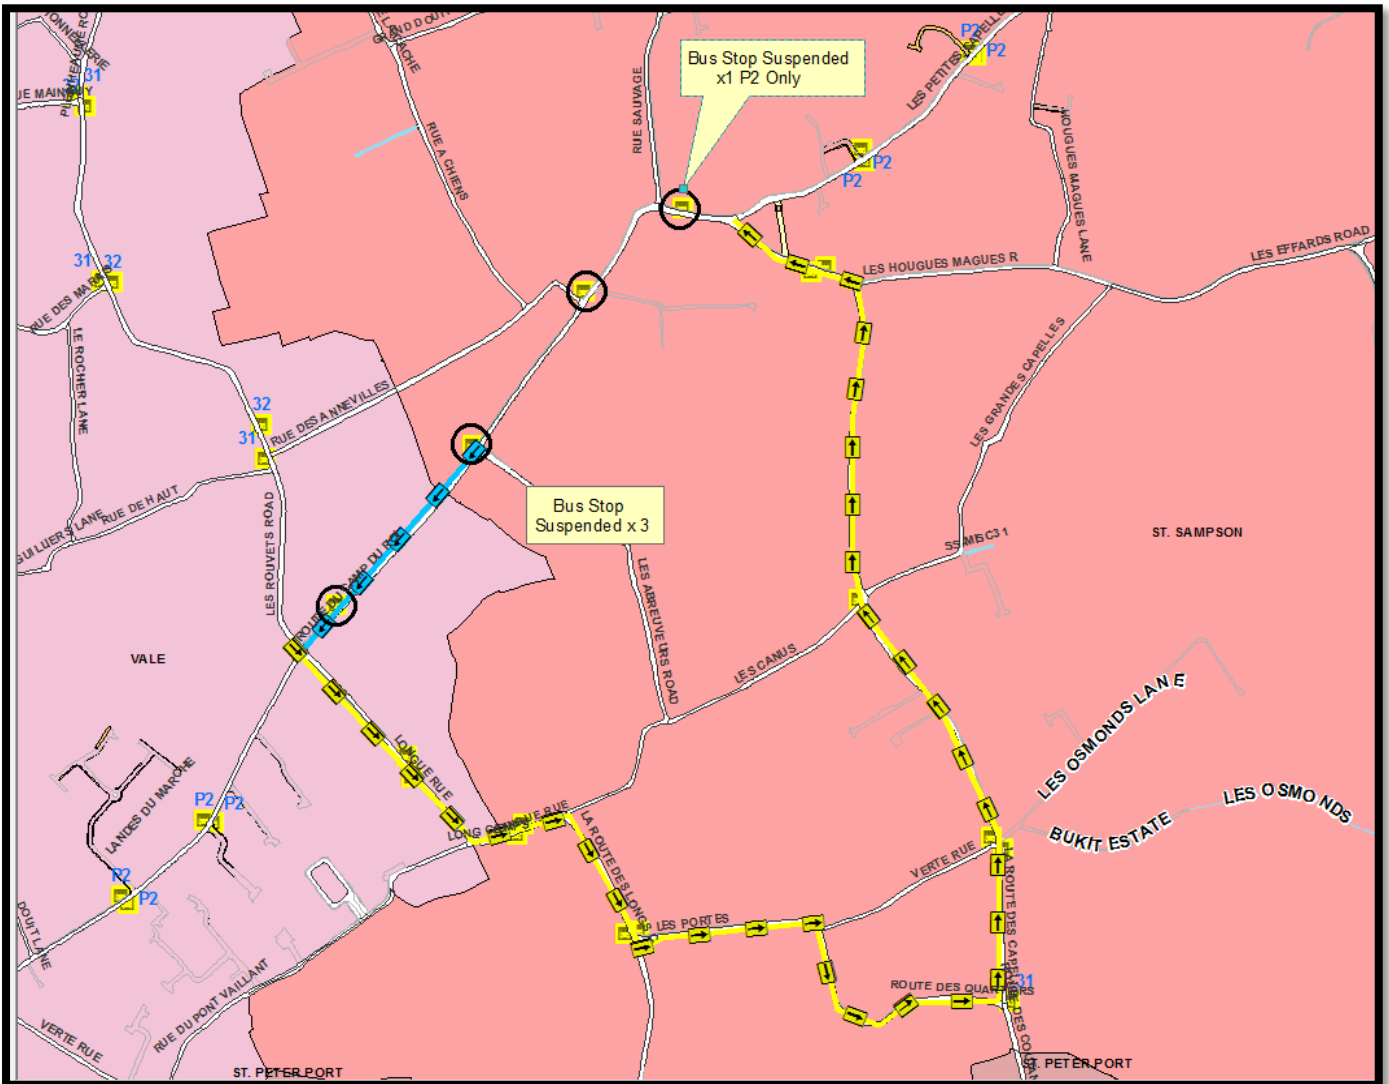

SCHEDULED BUS DIVERSION INFORMATION

Road affected: **Camp du Roi, St Peter Port**
 Traffic Management: **One-Way**
 Reason for works: **Install Dropped Kerbs**
 Dates: **Monday 17th – Tuesday 18th February 2020**

Bus Routes affected:	P2.	
Diversion route:	Outbound:	Longue Rue – Les Portes – Route des Quartiers – Route des Capelles – Back on route.
	Inbound:	None.
Notes:	None	

For further information on scheduled bus diversions affected by current and future road closures please call CT Plus on 700456 or consult www.buses.gg.