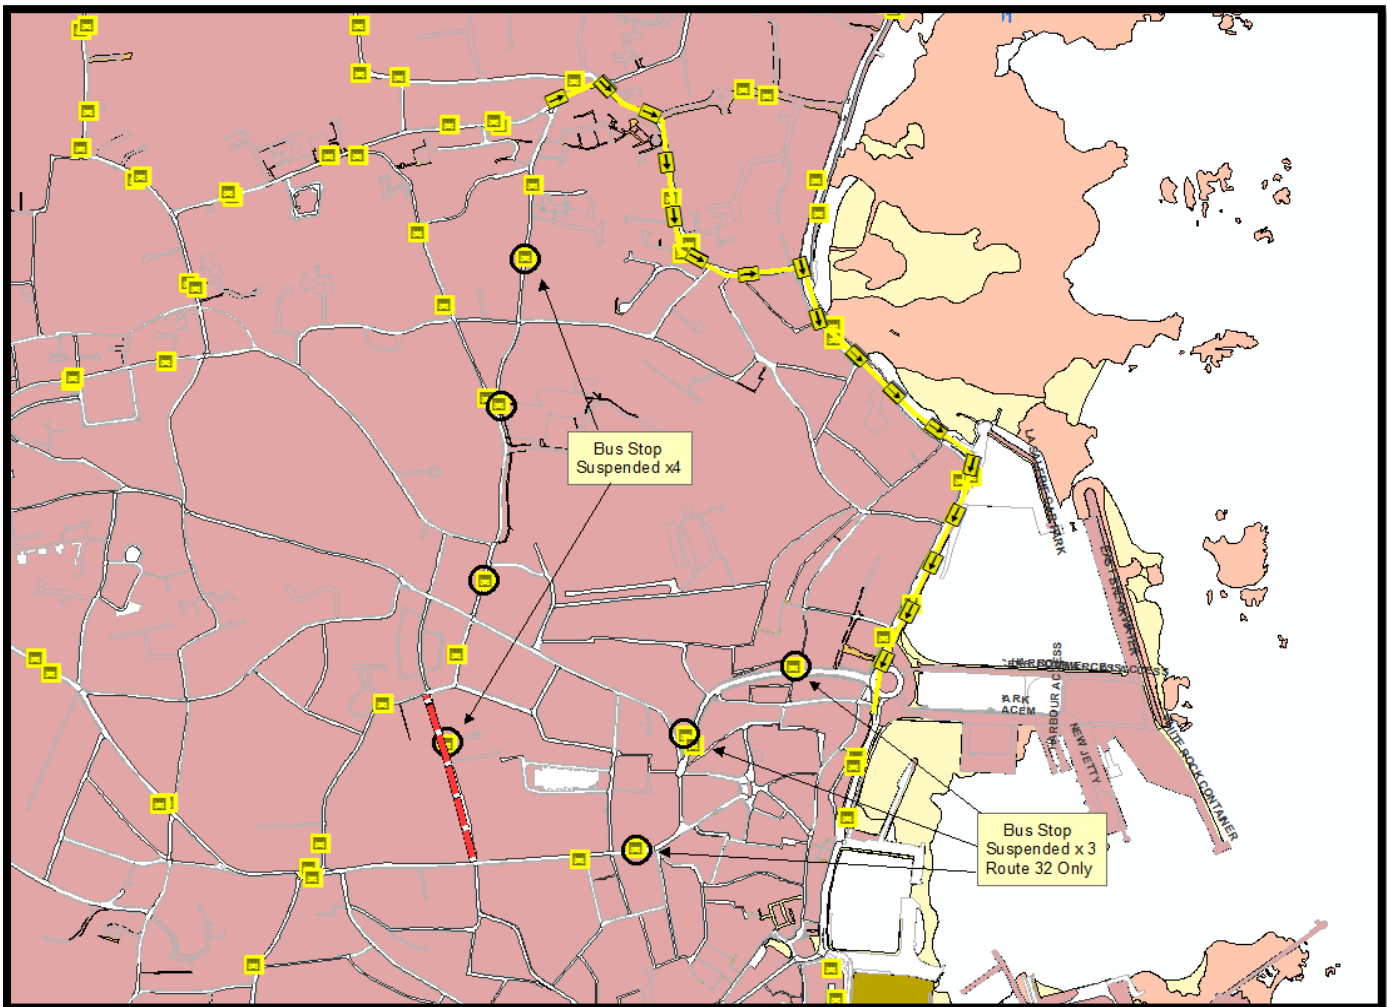

SCHEDULED BUS DIVERSION INFORMATION

Road affected: **Doyle Road, St Peter Port**
 Traffic Management: **Closure**
 Reason for works: **New Service**
 Dates: **Saturday 15th – Sunday 16th February 2020**

Bus Routes affected:	32.	
Diversion route:	Inbound:	Le Bouet – St Georges Esp – Gategny Esp – Back on route.
	Outbound:	None.
Notes:	None	

For further information on scheduled bus diversions affected by current and future road closures please call CT Plus on 700456 or consult www.buses.gg.