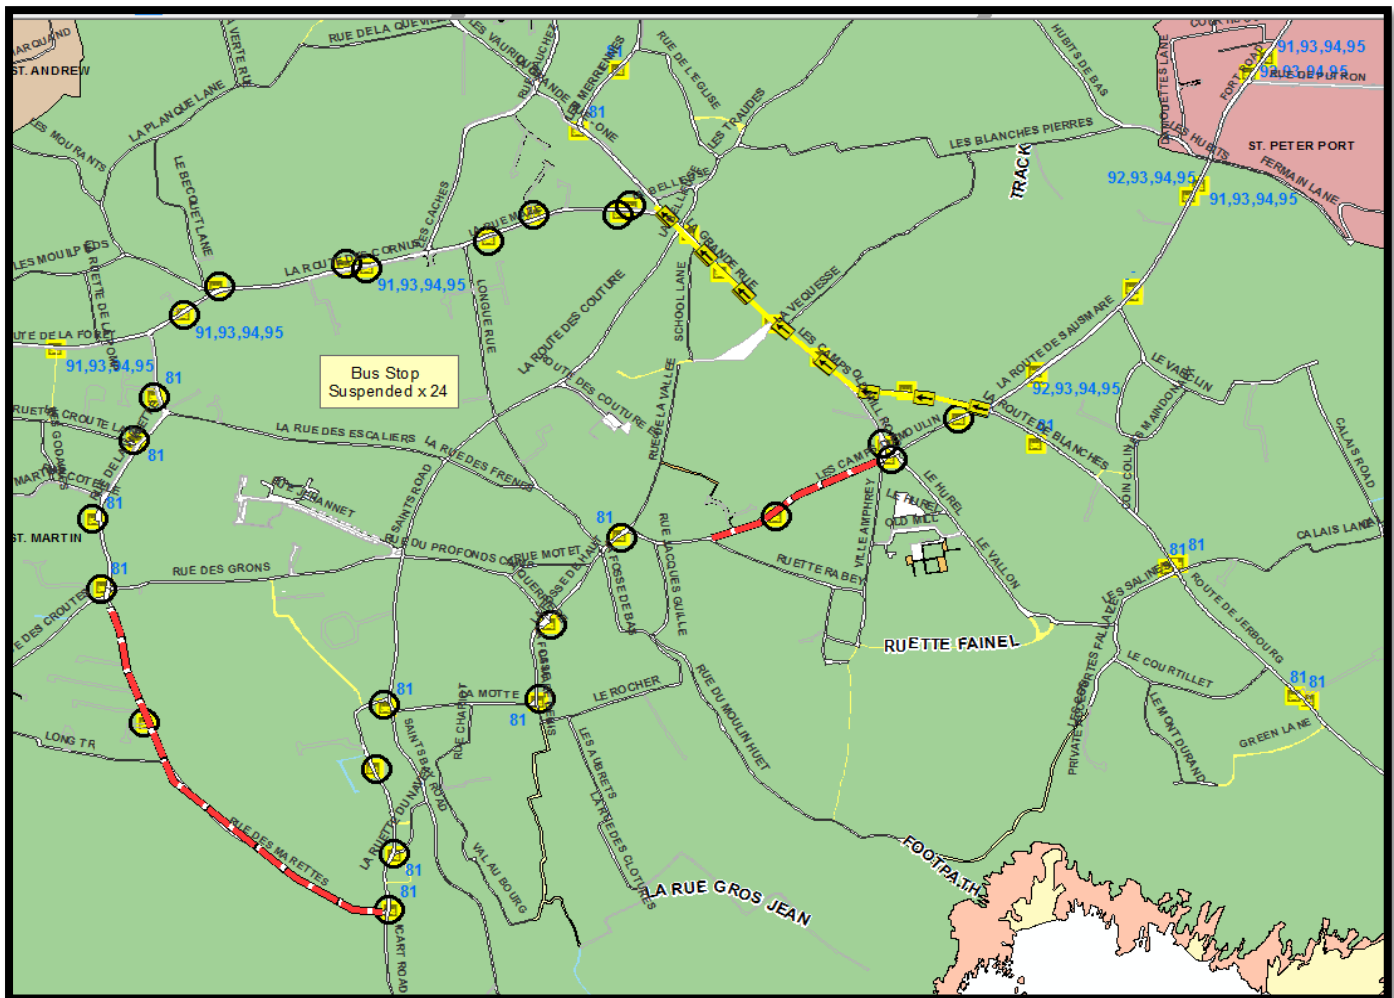

SCHEDULED BUS DIVERSION INFORMATION

Road affected: **Les Camps du Moulin/Rue des Marettes, St Martin**
 Traffic Management: **Closure**
 Reason for works: **Chamber Refurbishment/Relay Water Main**
 Dates: **03rd – 14th February 2020**

Bus Routes affected:	81.	
Diversion route:	Outbound:	None.
	Inbound:	Les Camps – Grande Rue – Back on route.
Notes:	Depart Jerbourg @ Icart time check	

For further information on scheduled bus diversions affected by current and future road closures please call CT Plus on 700456 or consult www.buses.gg.