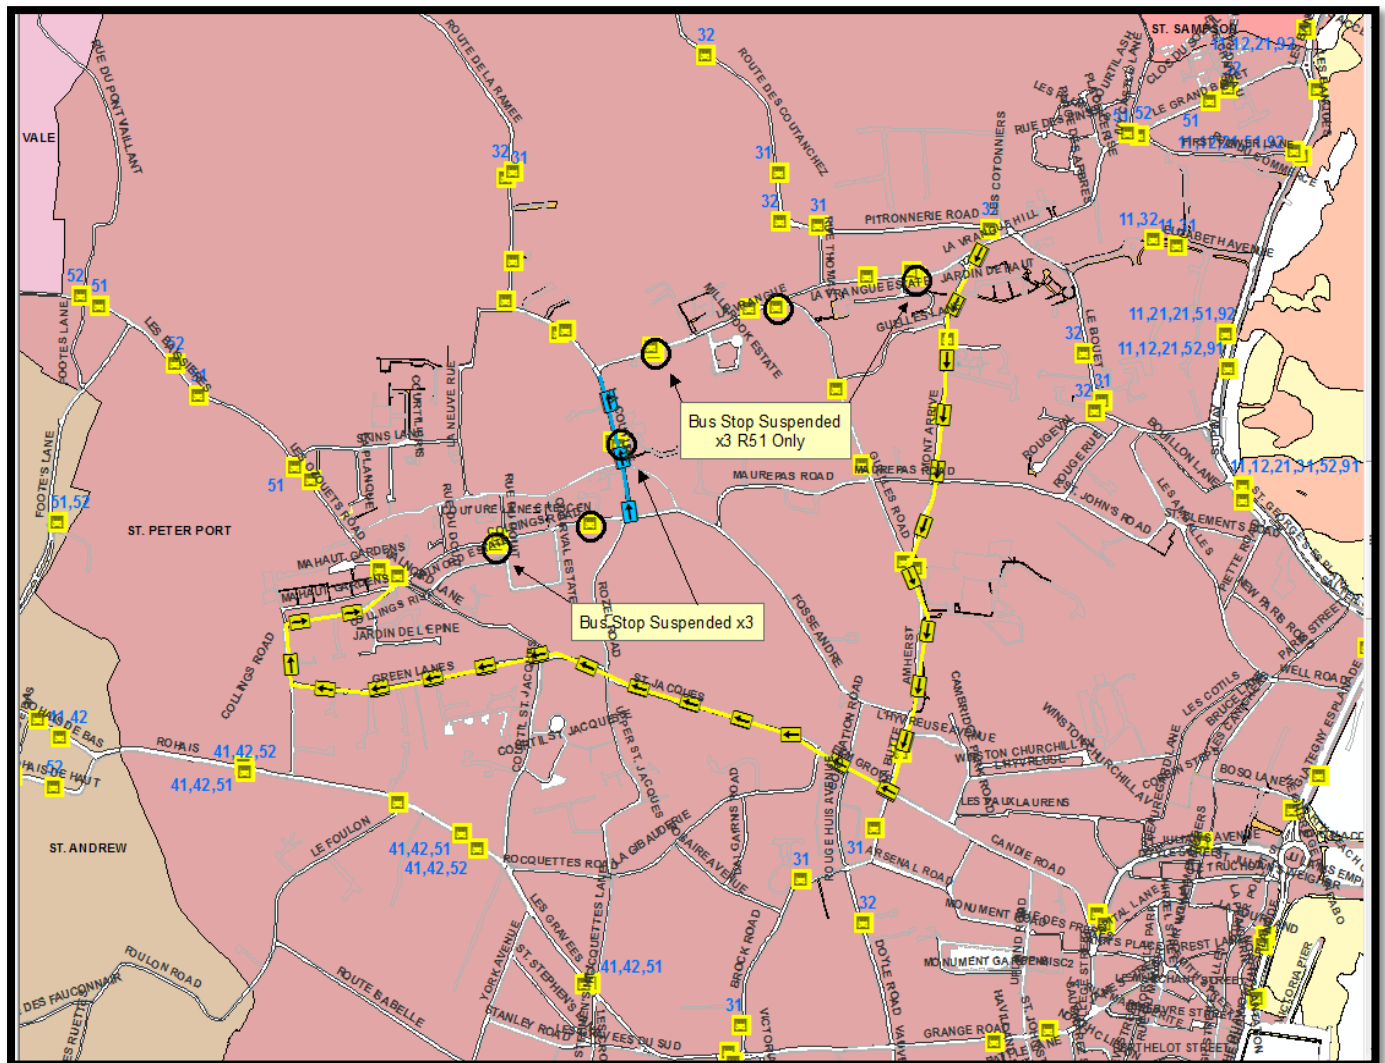

**SCHEDULED BUS DIVERSION INFORMATION**

Road affected: **La Couture, St Peter Port**  
 Traffic Management: **One-Way (North Bound)**  
 Reason for works: **Service Cable Upgrade**  
 Dates: **13<sup>th</sup> – 15<sup>th</sup> January 2019**

Bus Routes affected:	<b>51.</b>	
Diversion route:	<b>Outbound:</b>	<b>Mont Arrive – Amherst – St Jacques – Green Lanes – Colling’s Road – Back on route.</b>
	<b>Inbound:</b>	<b>None.</b>
Notes:	None	

For further information on scheduled bus diversions affected by current and future road closures please call CT Plus on 700456 or consult [www.buses.gg](http://www.buses.gg).