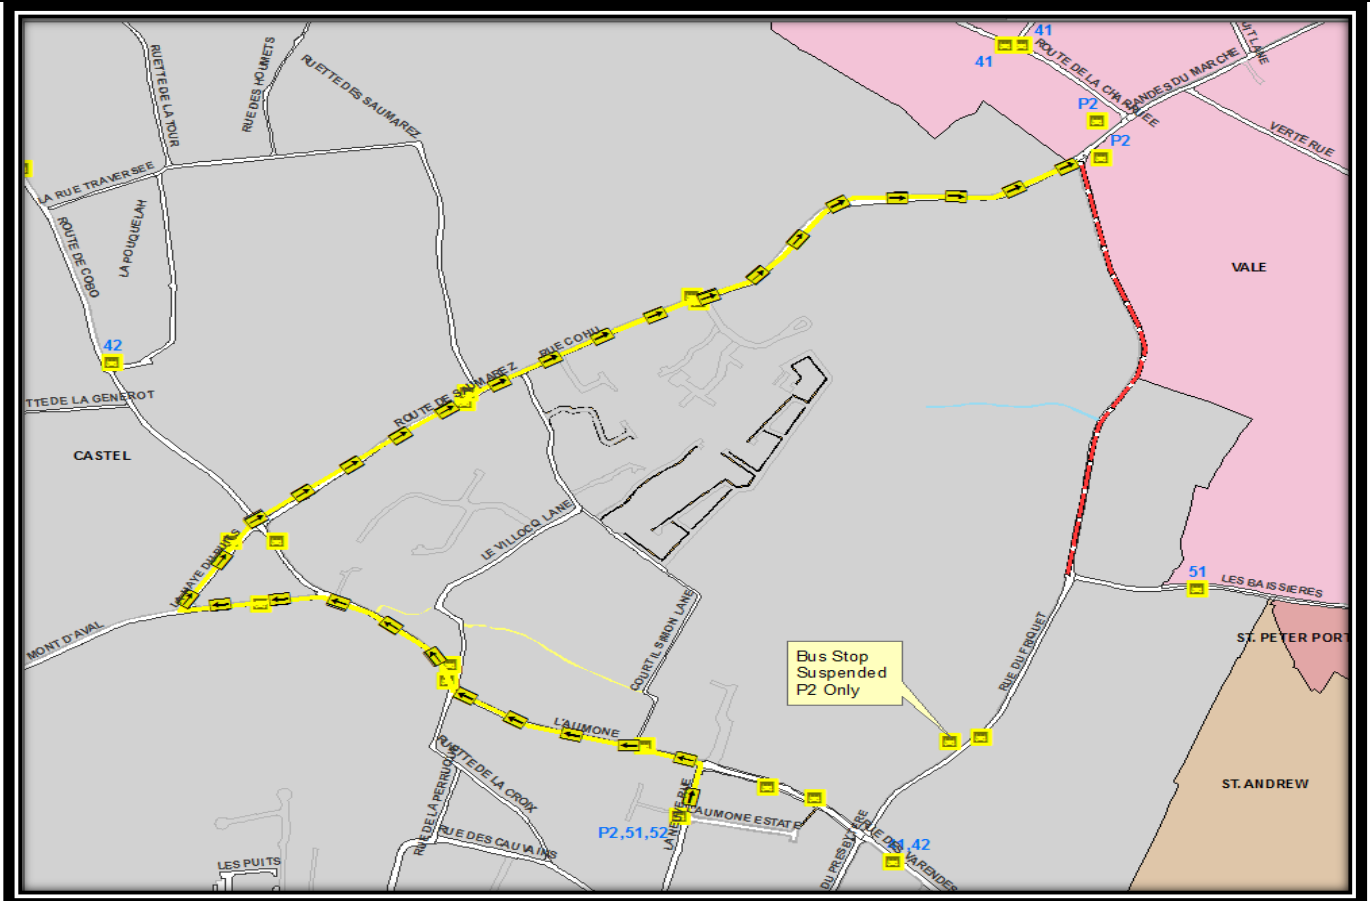

SCHEDULED AND SCHOOL BUS DIVERSION INFORMATION

Road affected: **Rue du Friquet, Castel**
 Traffic Management: **Closure**
 Reason for works: **Network upgrade**
 Dates: **06th – 17th January**

Bus routes affected:	Scheduled	P2
Diversion route (scheduled buses):	Inbound	None.
	Outbound	La Neuve Rue – Route des Cobo – La Haye du Puits – Route de Saumarez – Rue Cohu – Back on Route.
Notes:	None	

For further information on scheduled bus diversions affected by current and future road closures please call CT Plus on 700456 or consult www.buses.gg.

Please note the vehicle diversions may differ to the above and can be viewed on www.iris.gov.gg