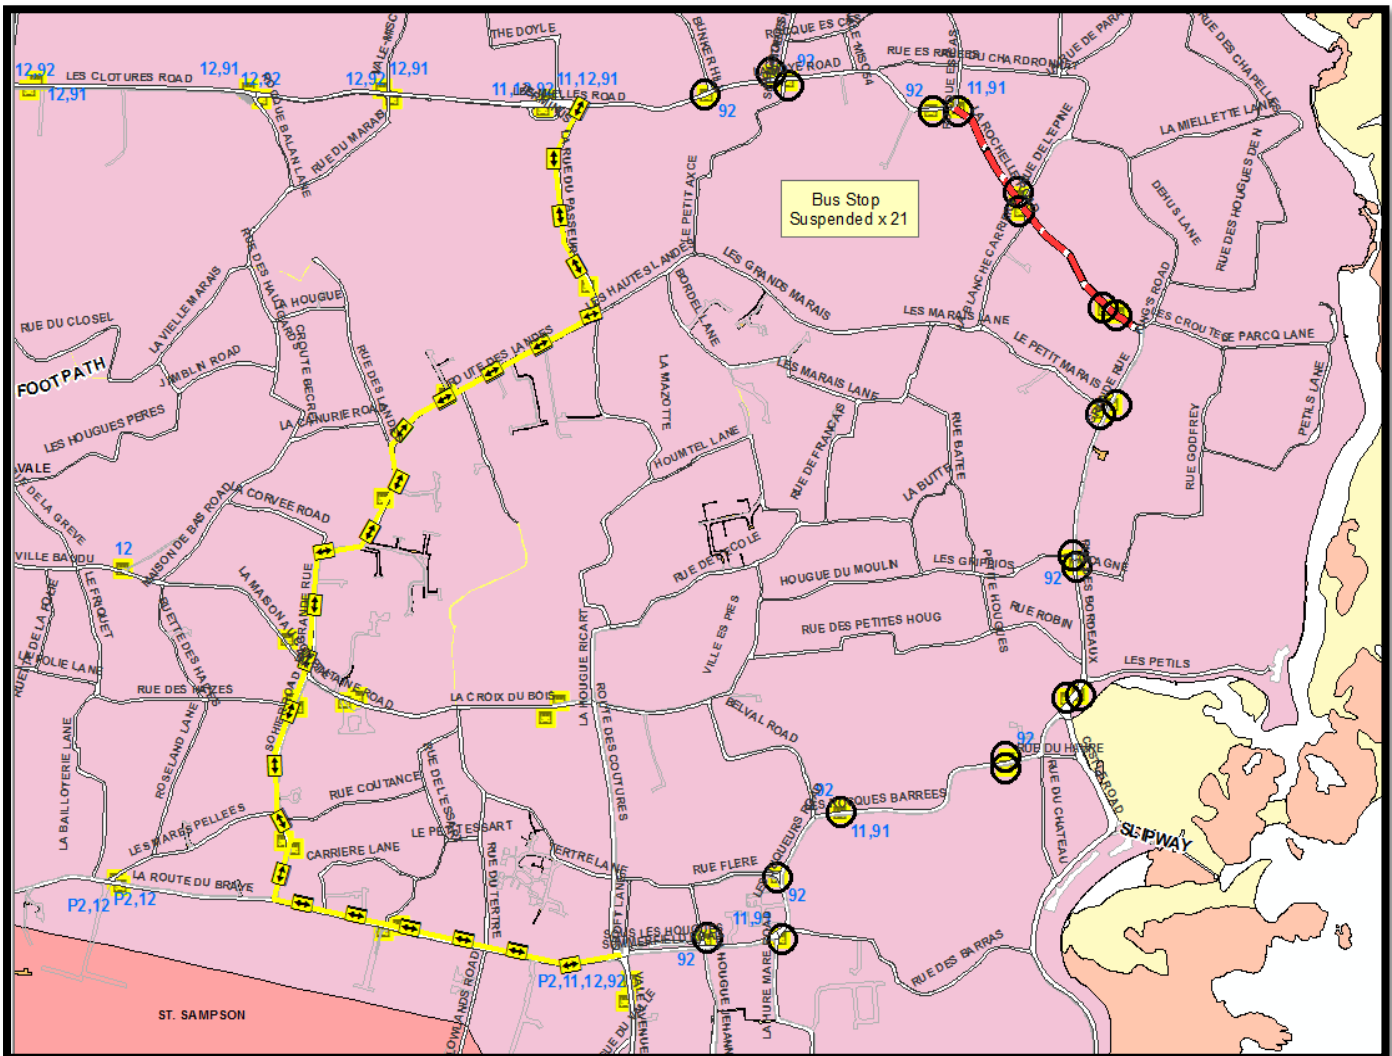

**ROUTES 11, 91 & 92**

**SCHEDULED BUS DIVERSION INFORMATION**

Road affected: **La Rochelle Road, Vale**  
 Traffic Management: **Closure**  
 Reason for works: **Network Upgrade**  
 Dates: **02<sup>nd</sup> – 13<sup>th</sup> December 2019**

Bus Routes affected:	<b>11, 91, 92.</b>	
Diversion route:	Outbound:	Braye Road – Sohier Road – Route des Landes – Rue du Passeur – Back on route.
	Inbound:	Rue du Passeur – Route des Landes – Sohier Road – Braye Road – Back on route.
Notes:		

For further information on scheduled bus diversions affected by current and future road closures please call CT Plus on 700456 or consult [www.buses.gg](http://www.buses.gg).

Please note the vehicle diversions may differ to the above and can be viewed on [www.iris.gov.gg](http://www.iris.gov.gg)