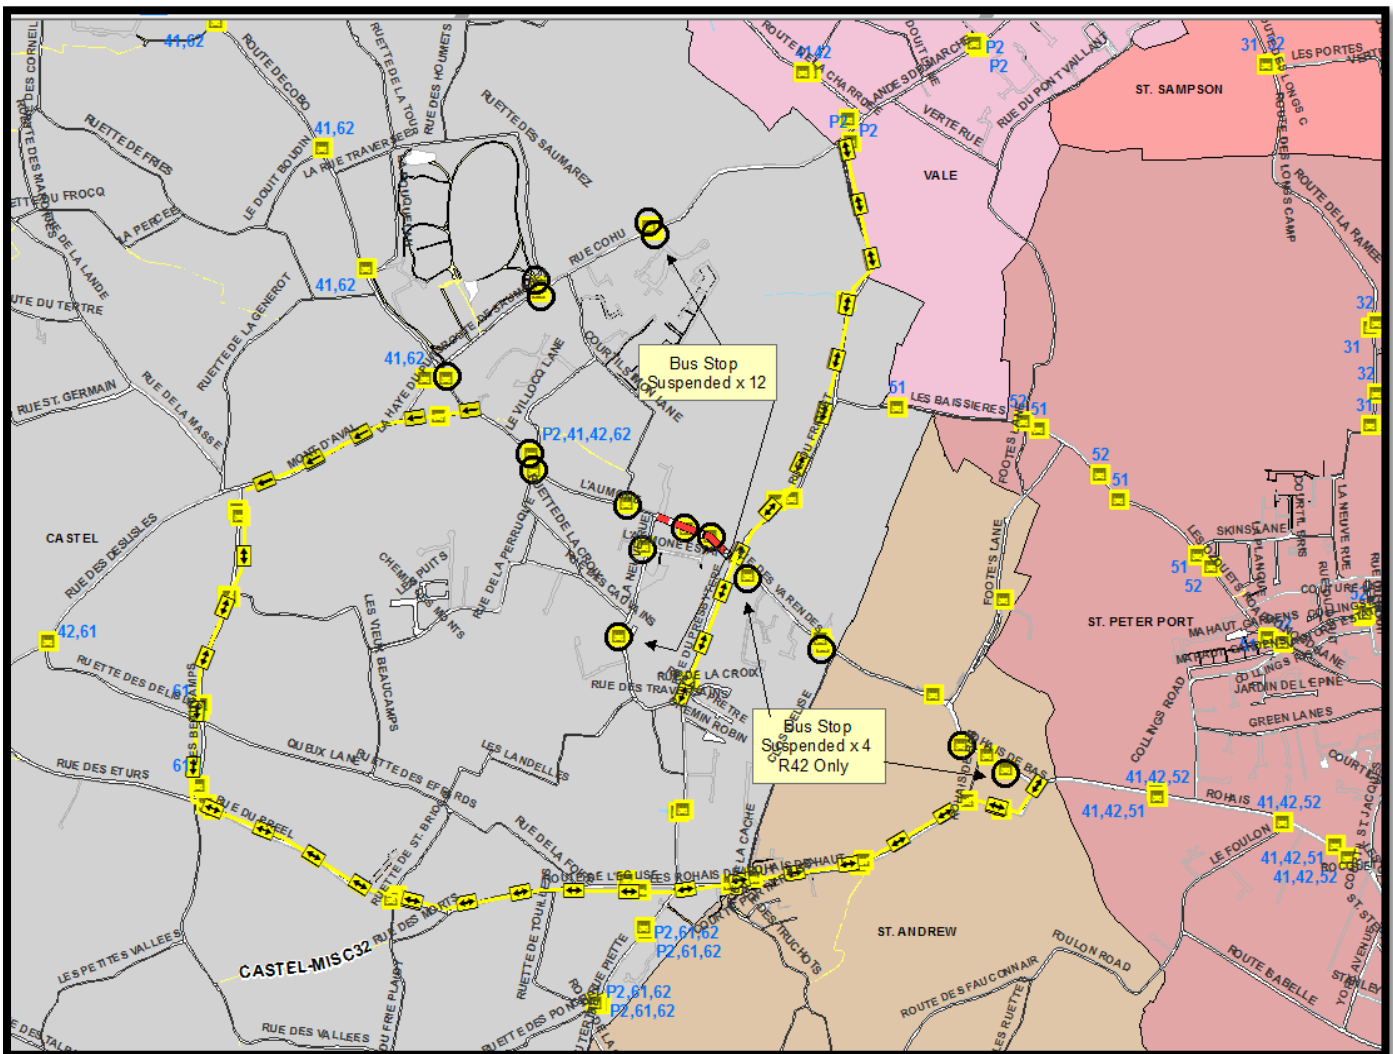

ROUTES 41, 42, 51, 52 & P2

SCHEDULED BUS DIVERSION INFORMATION

Road affected: **L'Aumone, Castel**
 Traffic Management: **Closure**
 Reason for works: **Service Upgrade**
 Dates: **02nd – 04th December 2019**

Bus Routes affected:	41, 42, 51, 52, P2	
Diversion route:	Outbound:	41: Rue du Friquet – Back on route. 42: Rohais de Haut – Rue du Preel – Les Beaucamps – Back on route. 51, 52, P2: Miss out Castel Hospital
	Inbound:	41: Mont D'Aval – Les Beaucamps – Rue du Preel – Rohais de Haut – Back on route. 42, P2: Rue du Friquet – Back on route.
Notes:	None	

For further information on scheduled bus diversions affected by current and future road closures please call CT Plus on 700456 or consult www.buses.gg.

Please note the vehicle diversions may differ to the above and can be viewed on www.iris.gov.gg