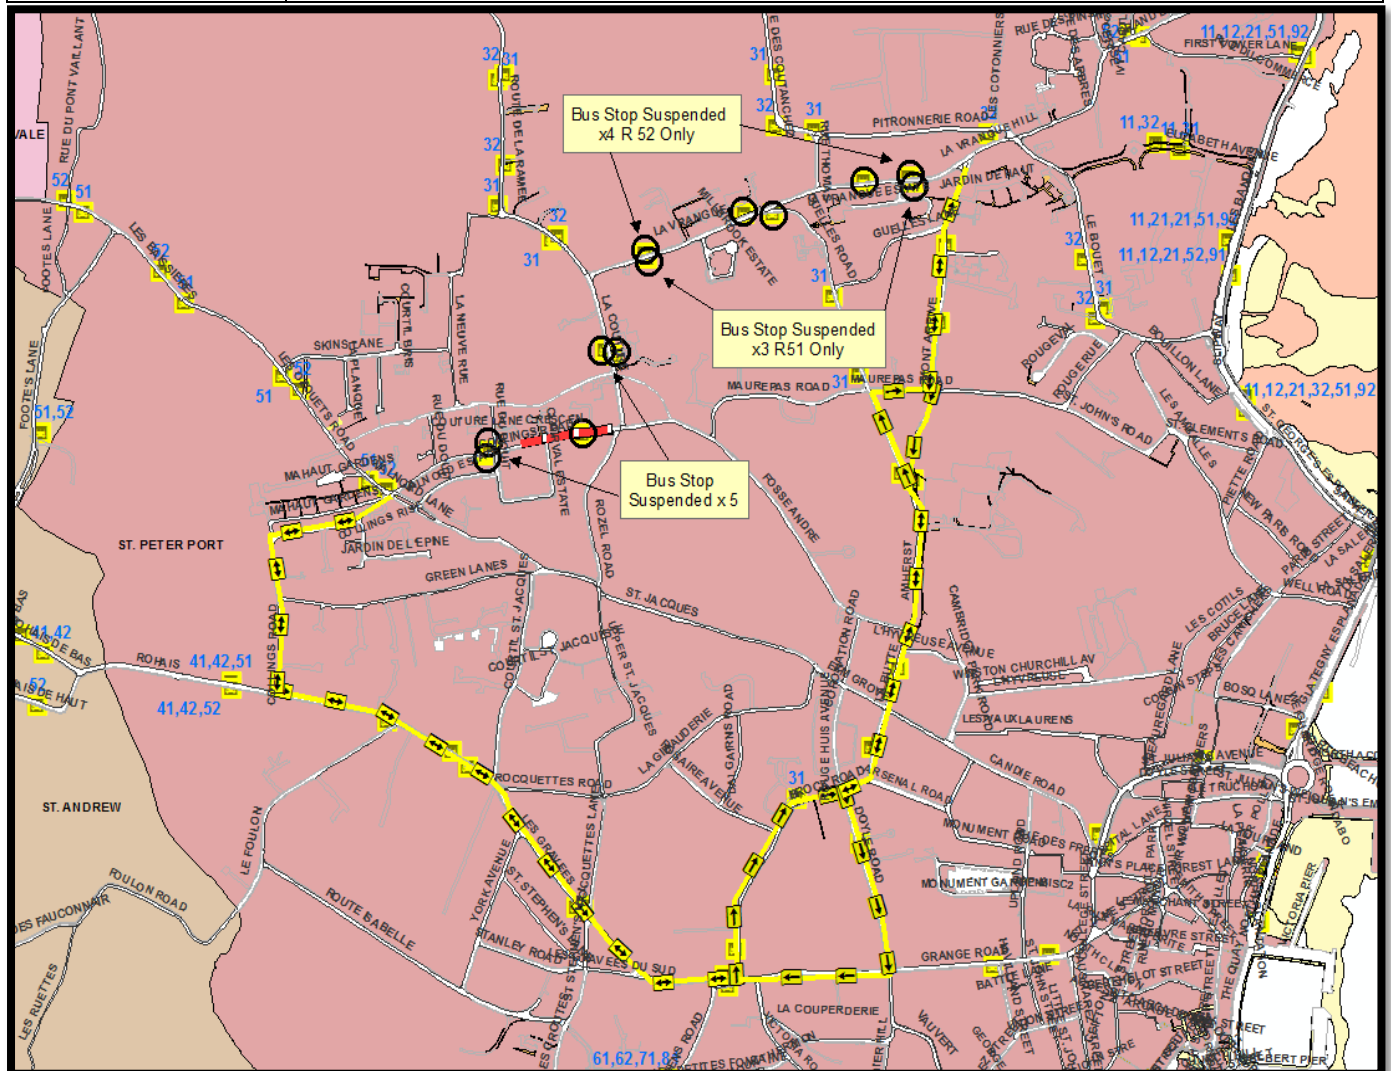

ROUTES 51 & 52

SCHEDULED BUS DIVERSION INFORMATION

Road affected: **Colling's Road, St Peter Port (Emergency)**
 Traffic Management: **Closure**
 Reason for works: **Urgent Tree Removal**
 Dates: **10th November 2019**

Bus Routes affected:	51, 52.	
Diversion route:	Outbound:	Mont Arrive – Amherst – Doyle Road – Grange – Les Graveses – Rohais – Colling's Road – Back on route.
	Inbound:	Colling's Road – Rohais – Les Graveses – Brock Road – Amherst – Maurepas Road – Mont Arrive – Back on route.
Notes:	None	

For further information on scheduled bus diversions affected by current and future road closures please call CT Plus on 700456 or consult www.buses.gg.

Please note the vehicle diversions may differ to the above and can be viewed on www.iris.gov.gg