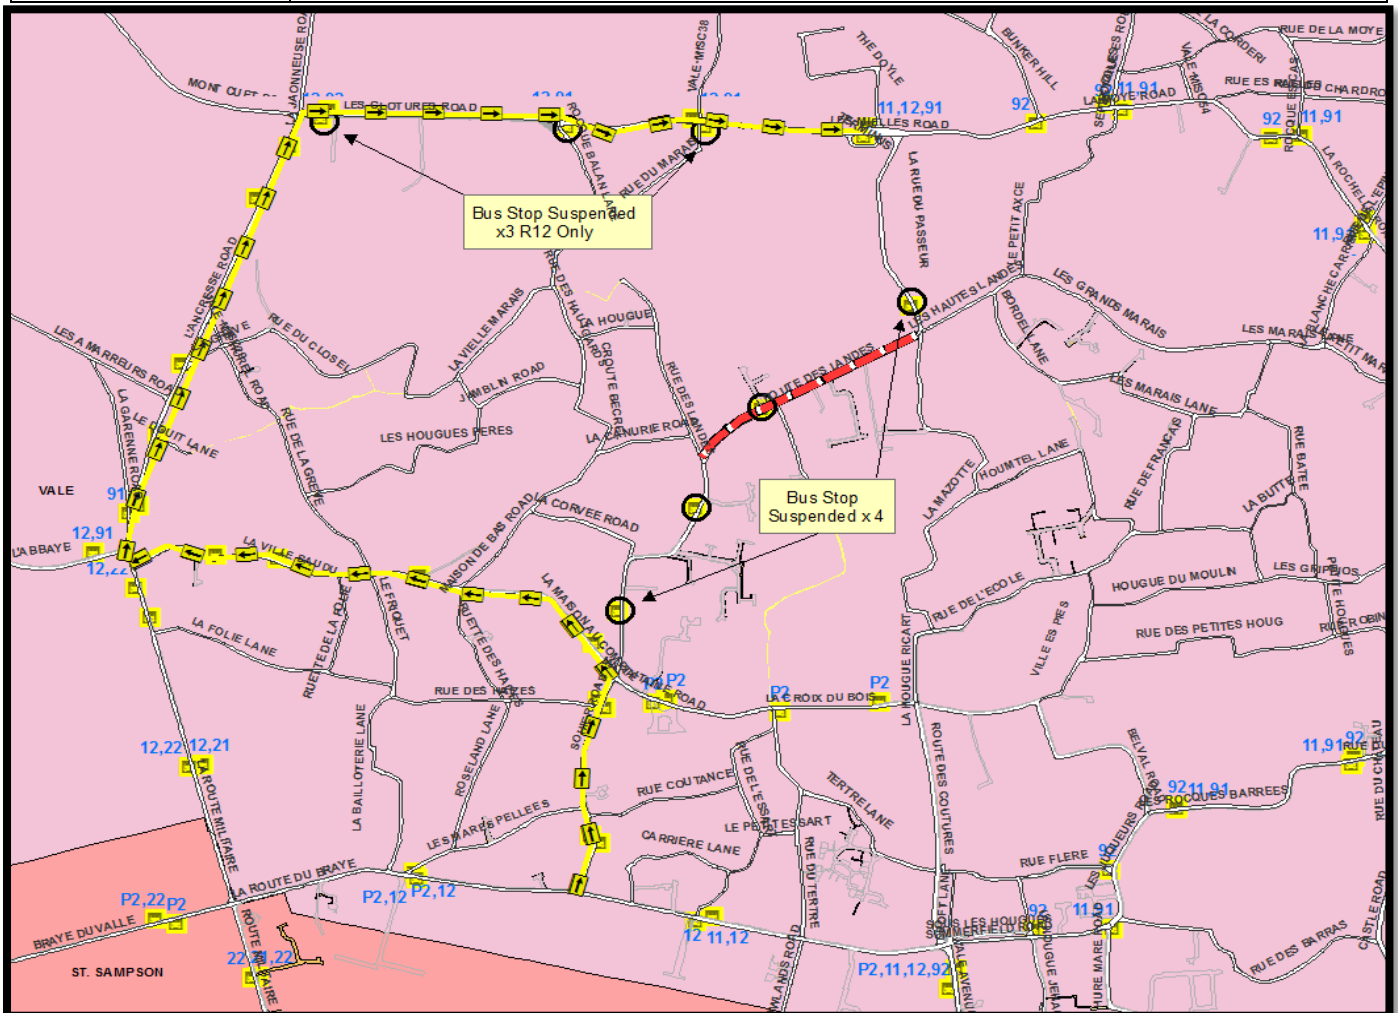

SCHEDULED BUS DIVERSION INFORMATION

Road affected: **Route des Landes, Vale**
 Traffic Management: **Closure**
 Reason for works: **Service Upgrade**
 Dates: **04th – 15th November 2019**

Bus Routes effected:	11, 12.	
Diversion route:	Outbound:	11: Braye Road – Sohier Rd – La Maisons au Compte Rd – Ville Baudu Rd - L’Ancresse Road – Les Clotures Road – Back on route. 12: Braye Rd – Sohier Rd – La Maisons au Compte Rd - La Ville Baudu – L’Ancresse Road – Pembroke - Back on route.
	Inbound:	None.
Notes:	None	

For further information on scheduled bus diversions affected by current and future road closures please call CT Plus on 700456 or consult www.buses.gg.

Please note the vehicle diversions may differ to the above and can be viewed on www.iris.gov.gg