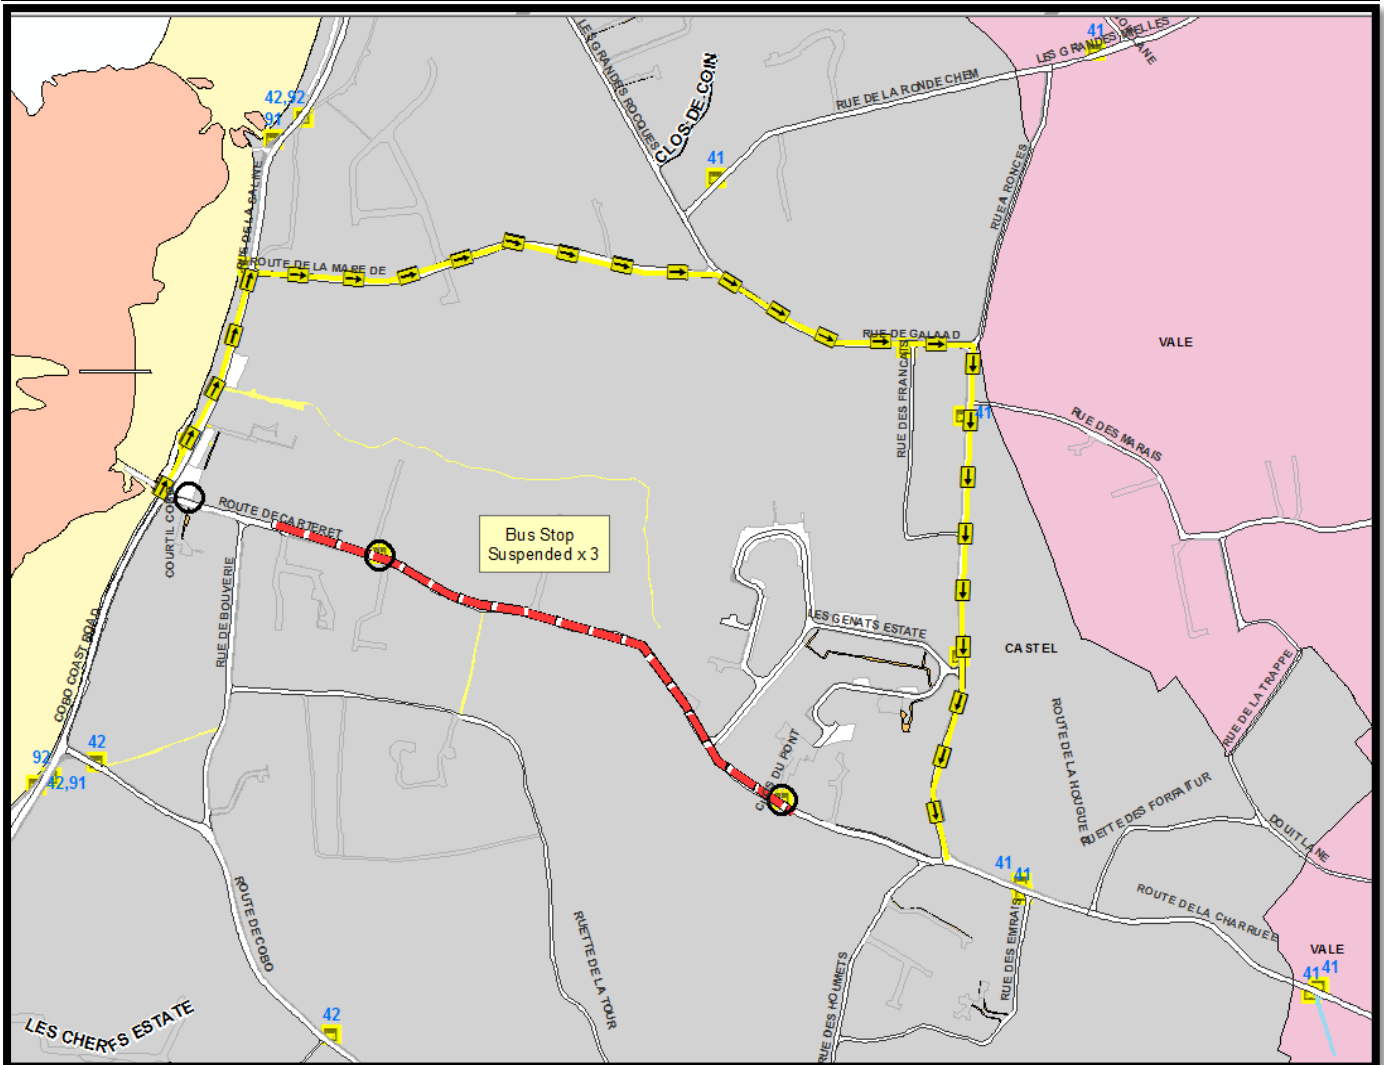

**SCHEDULED BUS DIVERSION INFORMATION**

Road affected: **Route de Carteret, Castel**  
 Traffic Management: **Closure**  
 Reason for works: **Service Upgrade**  
 Dates: **09<sup>th</sup> – 27<sup>th</sup> September 2019**

Bus Routes affected:	<b>42.</b>	
Diversion route:	<b>Inbound:</b>	<b>Route de La Mare de Carteret – Rue de Galad – Route de La Hougue du Pommier – Back on route.</b>
	<b>Outbound:</b>	<b>None.</b>
Notes:	None	

For further information on scheduled bus diversions affected by current and future road closures please call CT Plus on 700456 or consult [www.buses.gg](http://www.buses.gg).

Please note the vehicle diversions may differ to the above and can be viewed on [www.iris.gov.gg](http://www.iris.gov.gg)