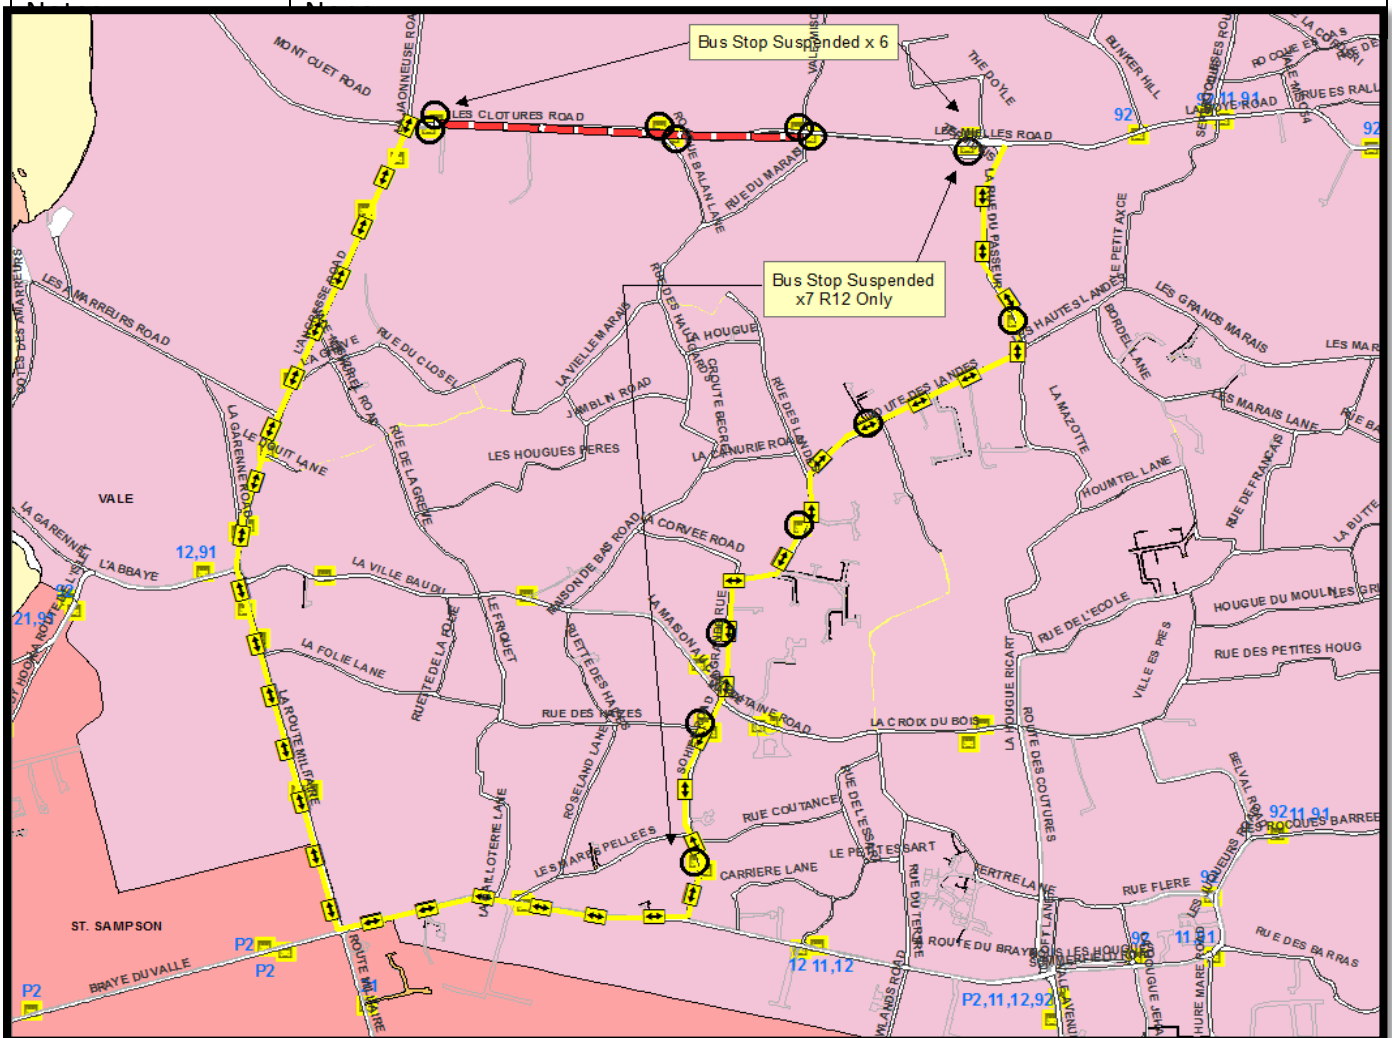

**SCHEDULED BUS DIVERSION INFORMATION**

Road affected: **Les Mielles Road, Vale**  
 Traffic Management: **Closure**  
 Reason for works: **Resurfacing**  
 Dates: **02<sup>nd</sup> – 14<sup>th</sup> September 2019**

Bus Routes affected:	<b>12, 91, 92.</b>
Diversion route:	<b>Outbound:</b> <b>92:</b> La Rue du Passeur – Route des Landes – La Grande Rue – Sohier Road – Route du Braye – La Route Militare – L’Ancresse Road – Back on route. <b>12:</b> Route du Braye – La Route Militare – L’Ancresse Road – Back on route.
	<b>Inbound:</b> <b>91:</b> L’Ancresse Road – La Route Militare – Route du Braye – Sohier Road – La Grande Rue – Route des Landes – La Rue du Passeur – Back on route.

For further information on scheduled bus diversions affected by current and future road closures please call CT Plus on 700456 or consult [www.buses.gg](http://www.buses.gg).

Please note the vehicle diversions may differ to the above and can be viewed on [www.iris.gov.gg](http://www.iris.gov.gg)