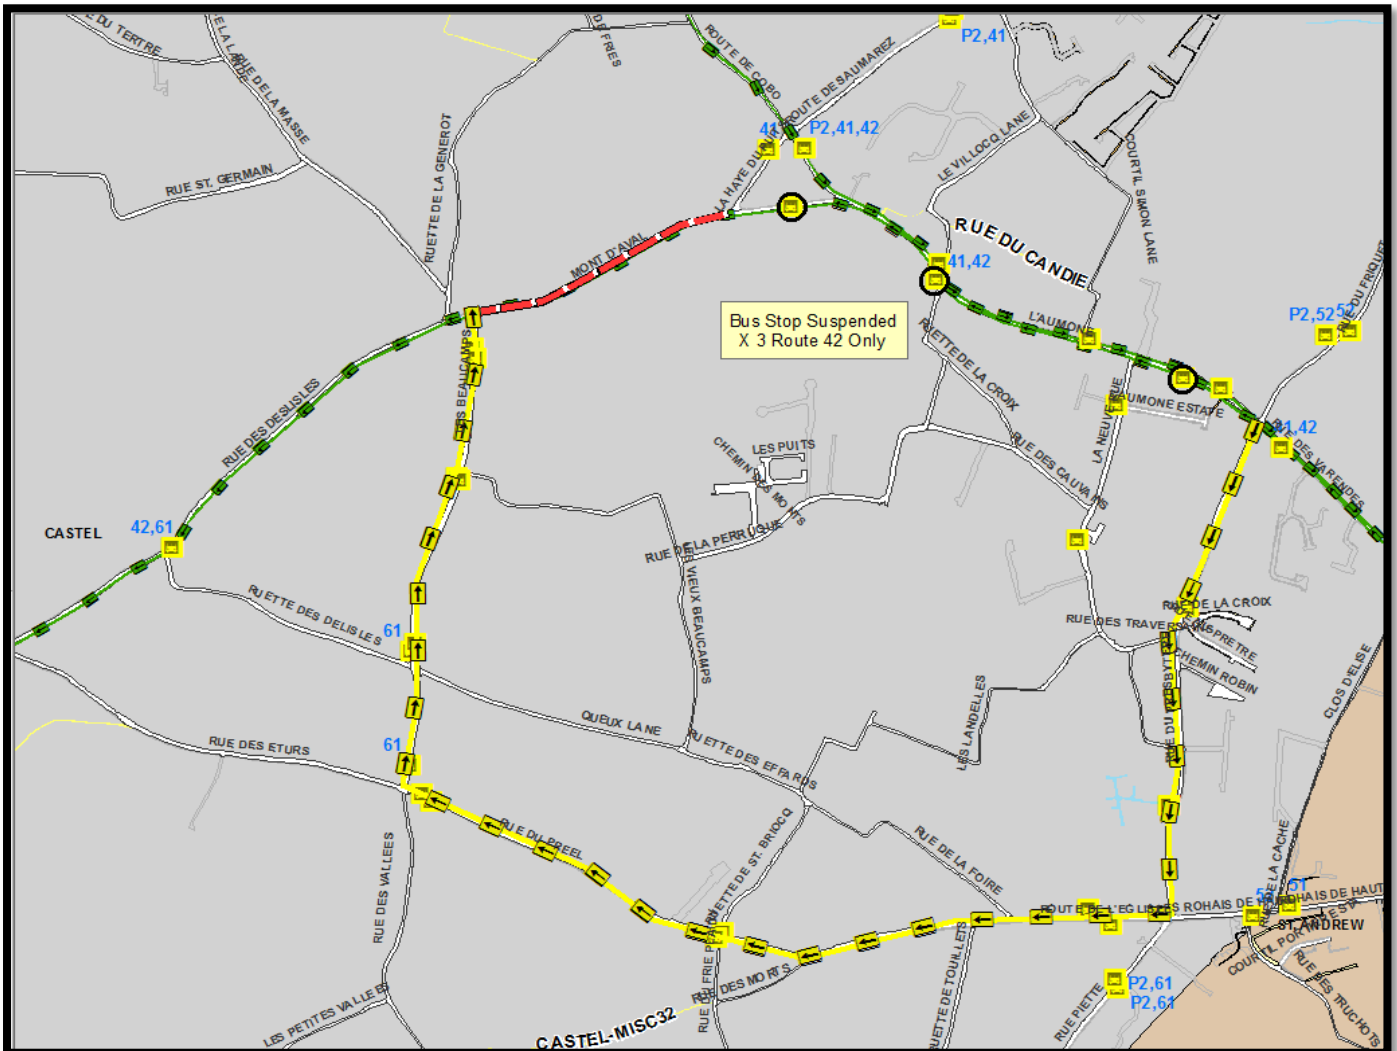

SCHEDULED BUS DIVERSION INFORMATION

Road affected: **Mont D'Aval, Castel**
 Traffic Management: **Closure**
 Reason for works: **Resurfacing**
 Dates: **12th – 30th August 2019**

Bus Routes affected:	42.	
Diversion route:	Outbound:	Rue du Presbytere – Rue de L'Eglise – Rue du Preel – Les Beaucamps – Back on route.
	Inbound:	None.
Notes:	None	

For further information on scheduled bus diversions affected by current and future road closures please call CT Plus on 700456 or consult www.buses.gg.

Please note the vehicle diversions may differ to the above and can be viewed on www.iris.gov.gg